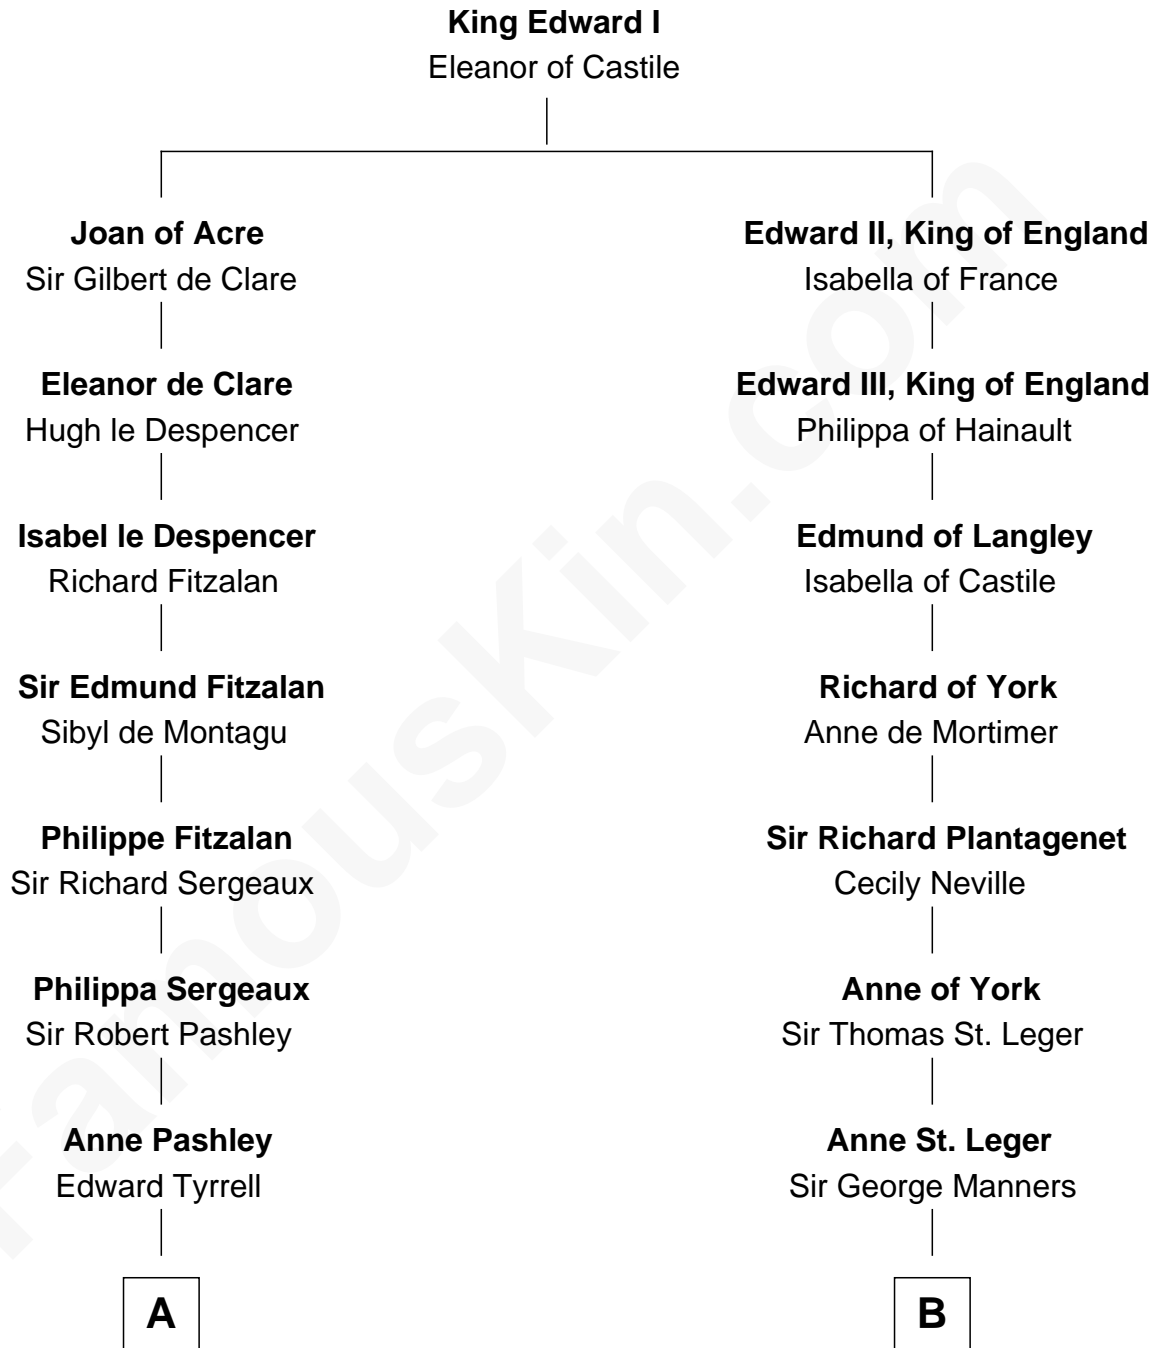

FamousKin.com
Relationship Chart of
General James Longstreet
Confederate Army - U.S. Civil War

19th cousin 1 time removed of

Steve McQueen
Movie Actor

C

Deliverance Coward

James FitzRandolph

Hannah FitzRandolph

William Longstreet

James Longstreet

Mary Anna Dent

General James Longstreet

Confederate Army - U.S. Civil War

D

Caroline Myrtle Culbertson

Lewis D. McQueen