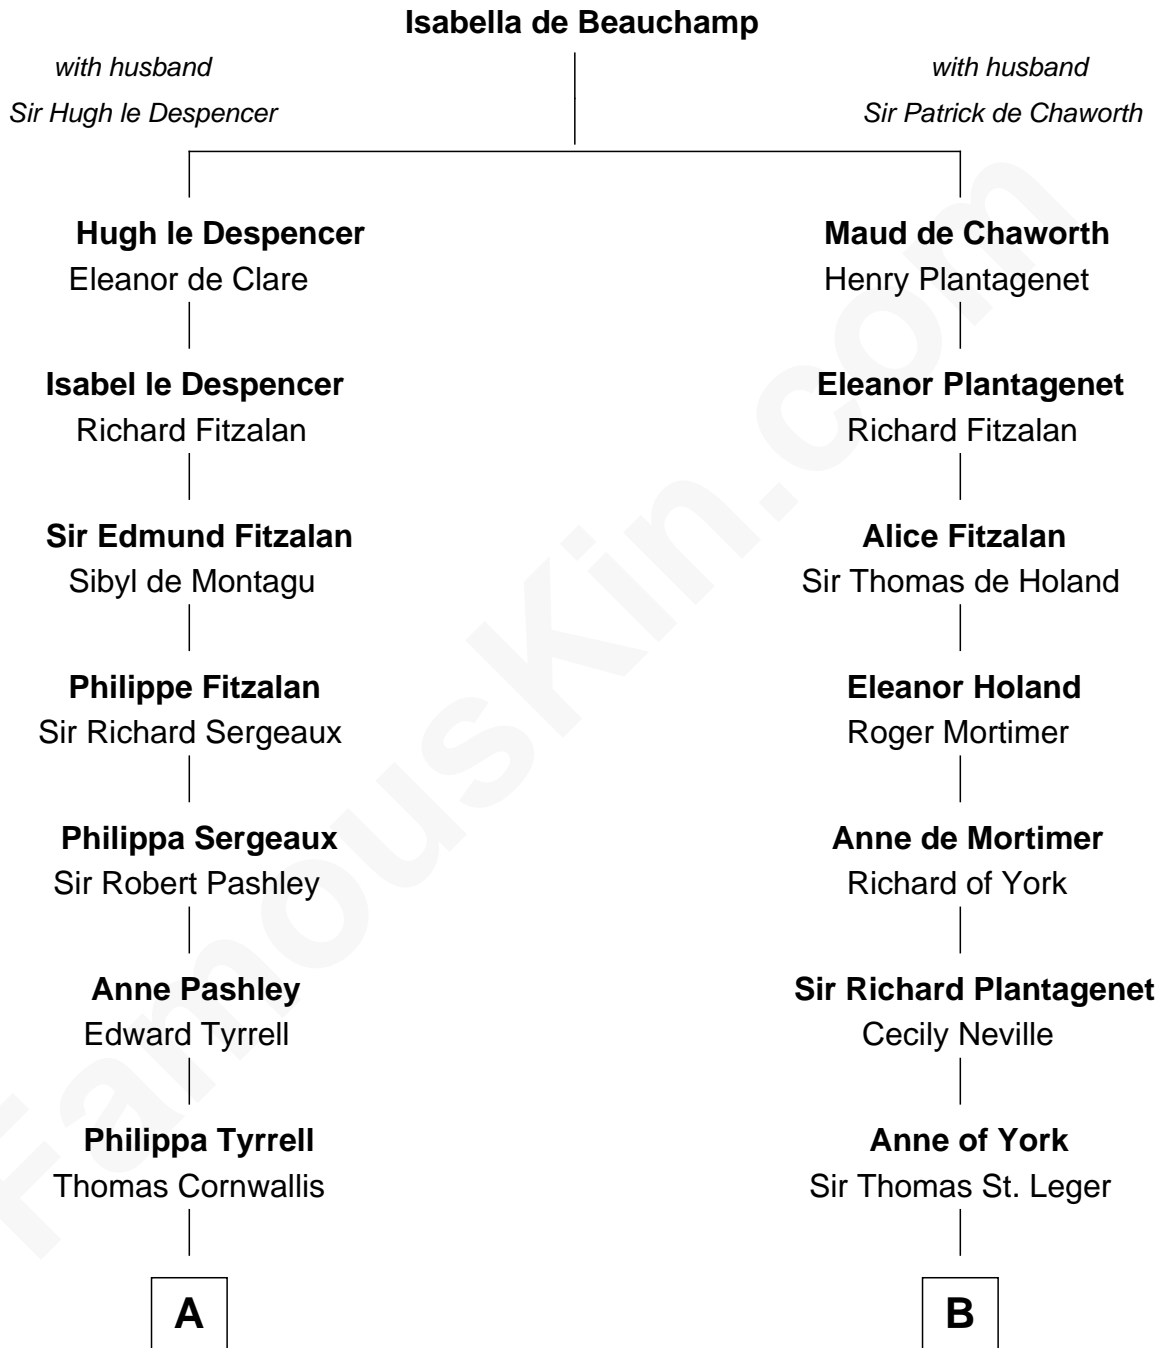

FamousKin.com
Relationship Chart of
General James Longstreet
Confederate Army - U.S. Civil War

19th cousin 1 time removed of

Steve McQueen
Movie Actor

C

Hannah FitzRandolph

William Longstreet

James Longstreet

Mary Anna Dent

General James Longstreet

Confederate Army - U.S. Civil War

D

Martha A. Bridgland

Daniel T. Culbertson

Caroline Myrtle Culbertson

Lewis D. McQueen