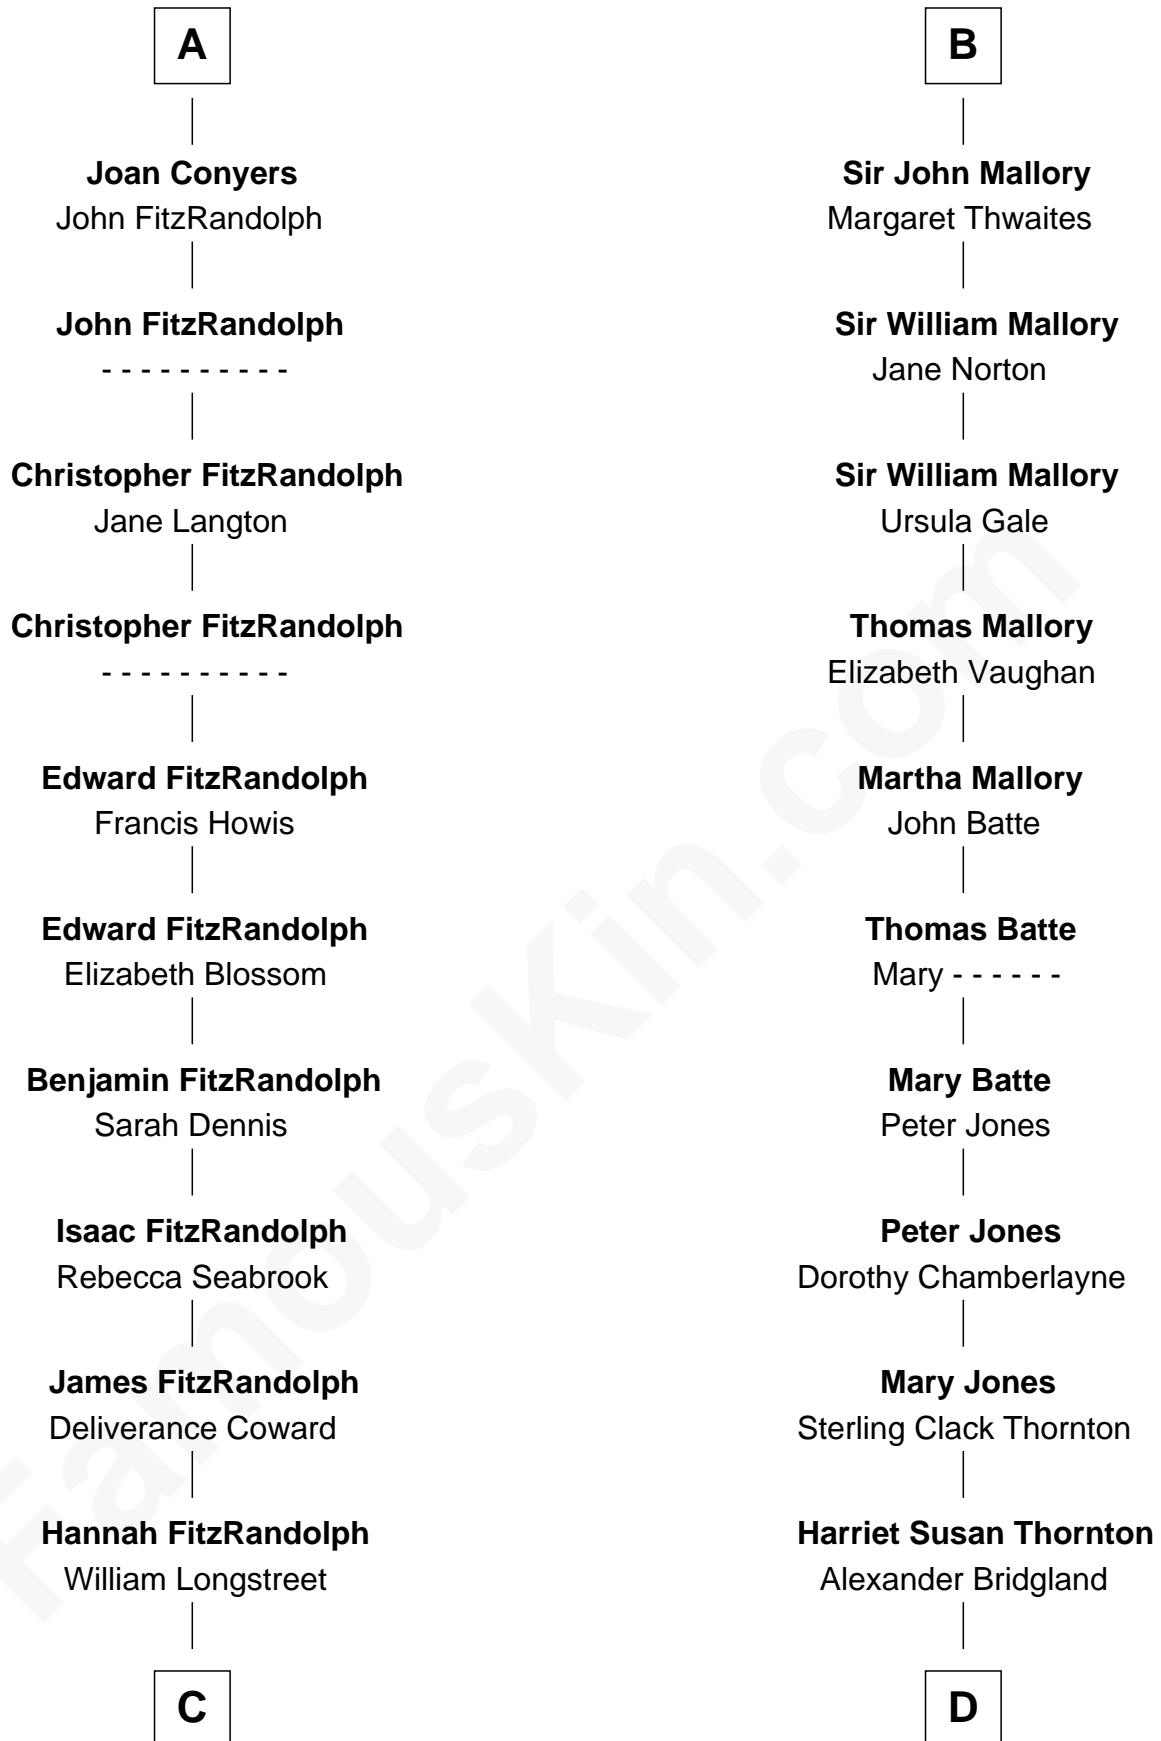

FamousKin.com
Relationship Chart of
General James Longstreet
Confederate Army - U.S. Civil War
 18th cousin 2 times removed of

Steve McQueen
Movie Actor

C

James Longstreet

Mary Anna Dent

General James Longstreet

Confederate Army - U.S. Civil War

D

Martha A. Bridgland

Daniel T. Culbertson

Caroline Myrtle Culbertson

Lewis D. McQueen

William Terence McQueen

Julian Crawford