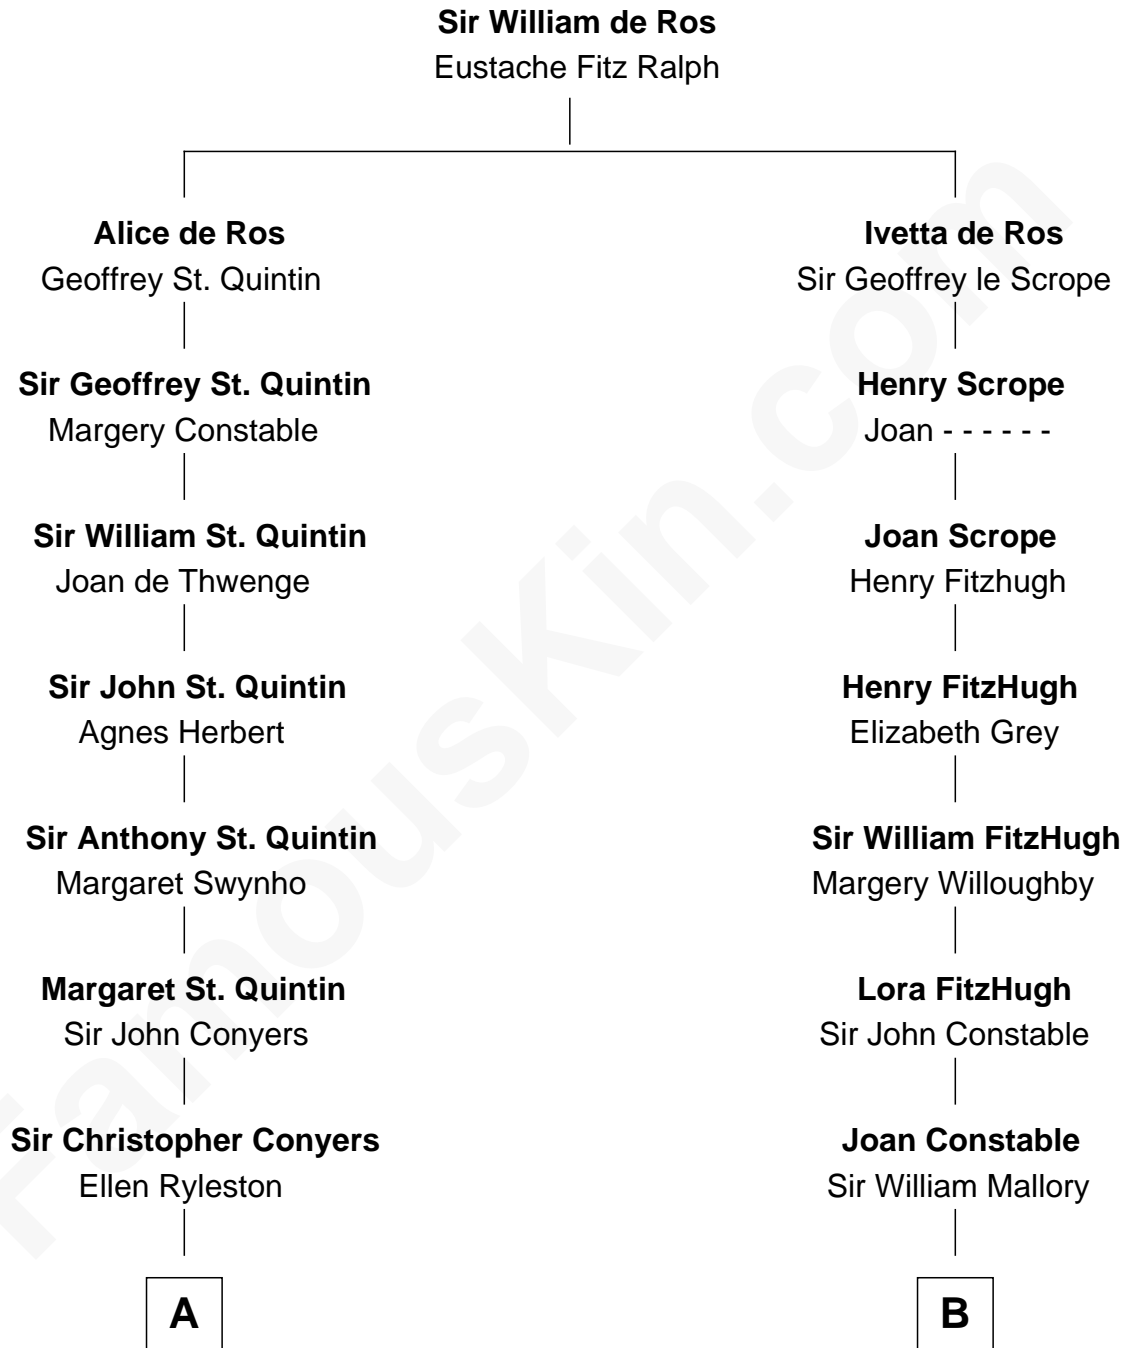

FamousKin.com
Relationship Chart of
General James Longstreet
Confederate Army - U.S. Civil War
 18th cousin 2 times removed of

Steve McQueen
Movie Actor

C

James Longstreet

Mary Anna Dent

General James Longstreet

Confederate Army - U.S. Civil War

D

Martha A. Bridgland

Daniel T. Culbertson

Caroline Myrtle Culbertson

Lewis D. McQueen

William Terence McQueen

Julian Crawford