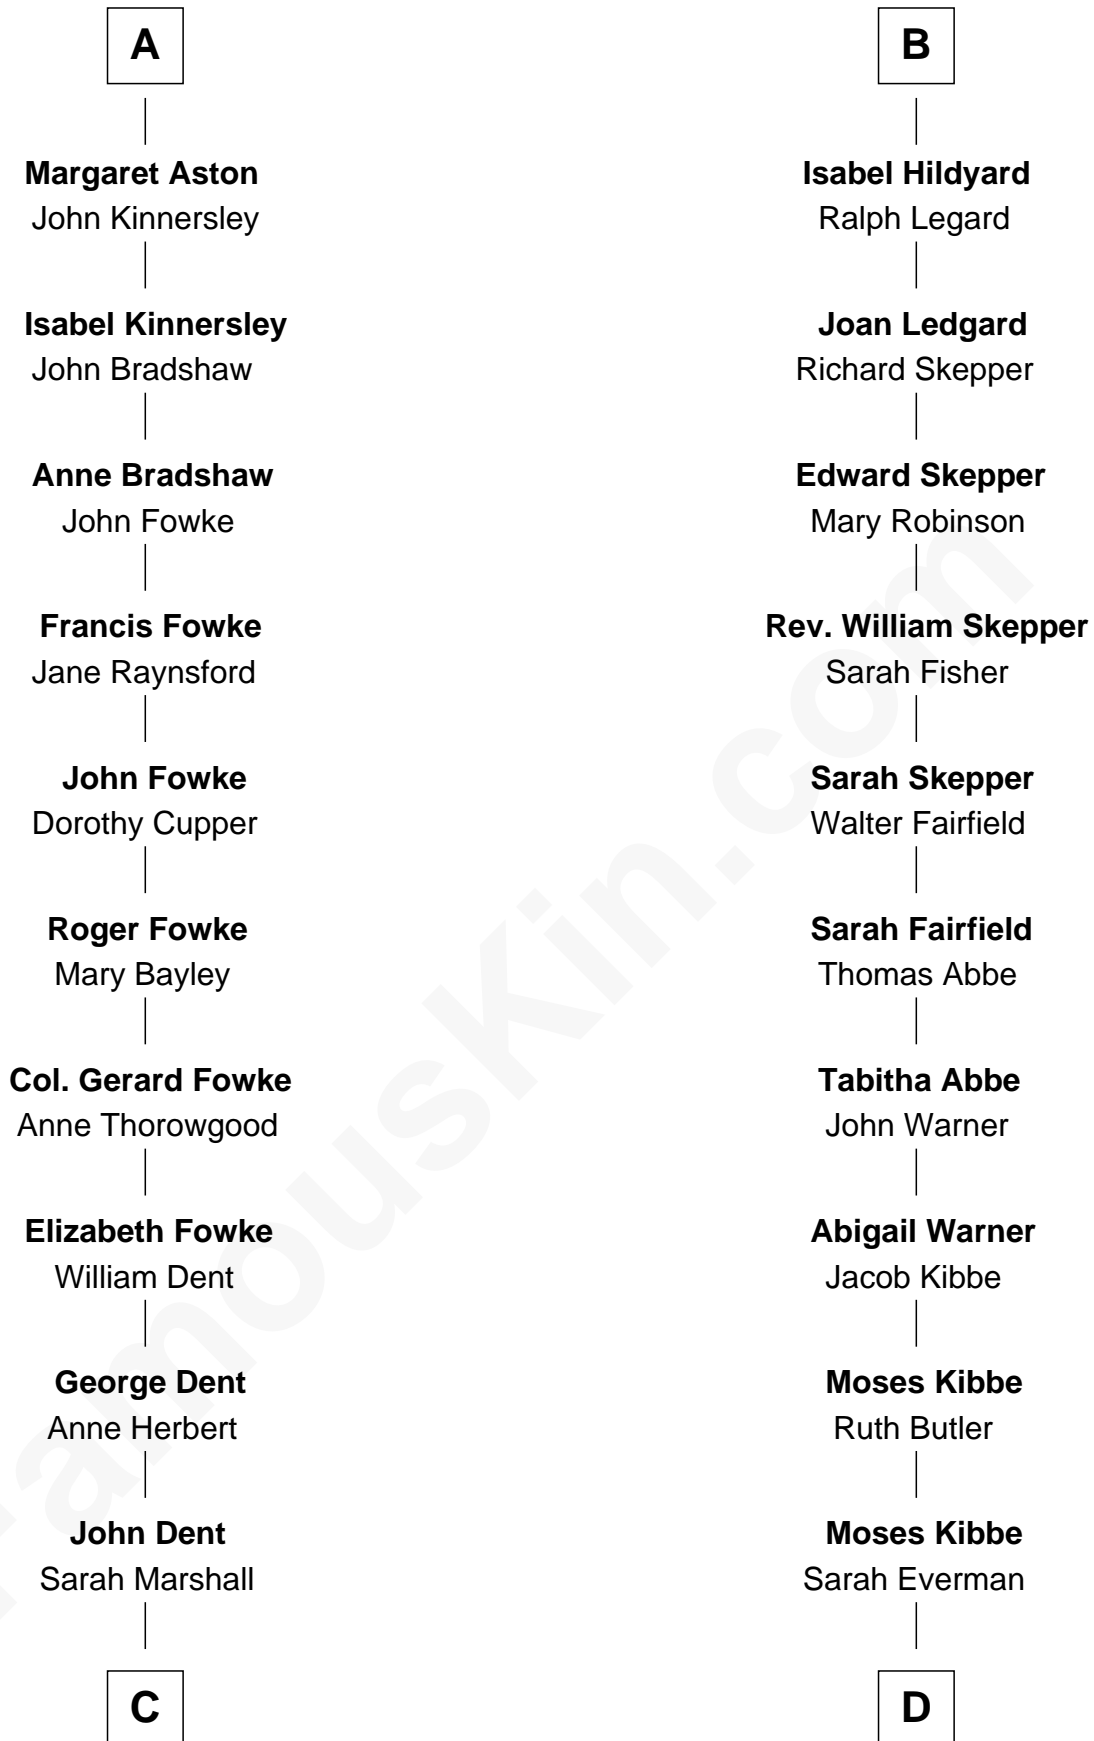

Margery de Badlesmere

Sir William de Ros

Maud de Roos

John de Welles

Margery de Welles

Stephen le Scrope

Maude le Scrope

Sir Baldwin Freville

Sir John de Tibetot

Sir Robert de Tibetot

Margaret Deincourt

Elizabeth de Tibetot

Sir Philip le Despencer

Margery Despencer

Sir Roger Wentworth

Sir Philip Wentworth

Mary Clifford

Elizabeth Wentworth

Sir Martin de la See

Joan de la See

Sir Piers Hildyard

B

C

Thomas Marshall Dent

Anne Magruder

Mary Anna Dent

James Longstreet

General James Longstreet

Confederate Army - U.S. Civil War

D

Jacintha Kibbe

William Womack