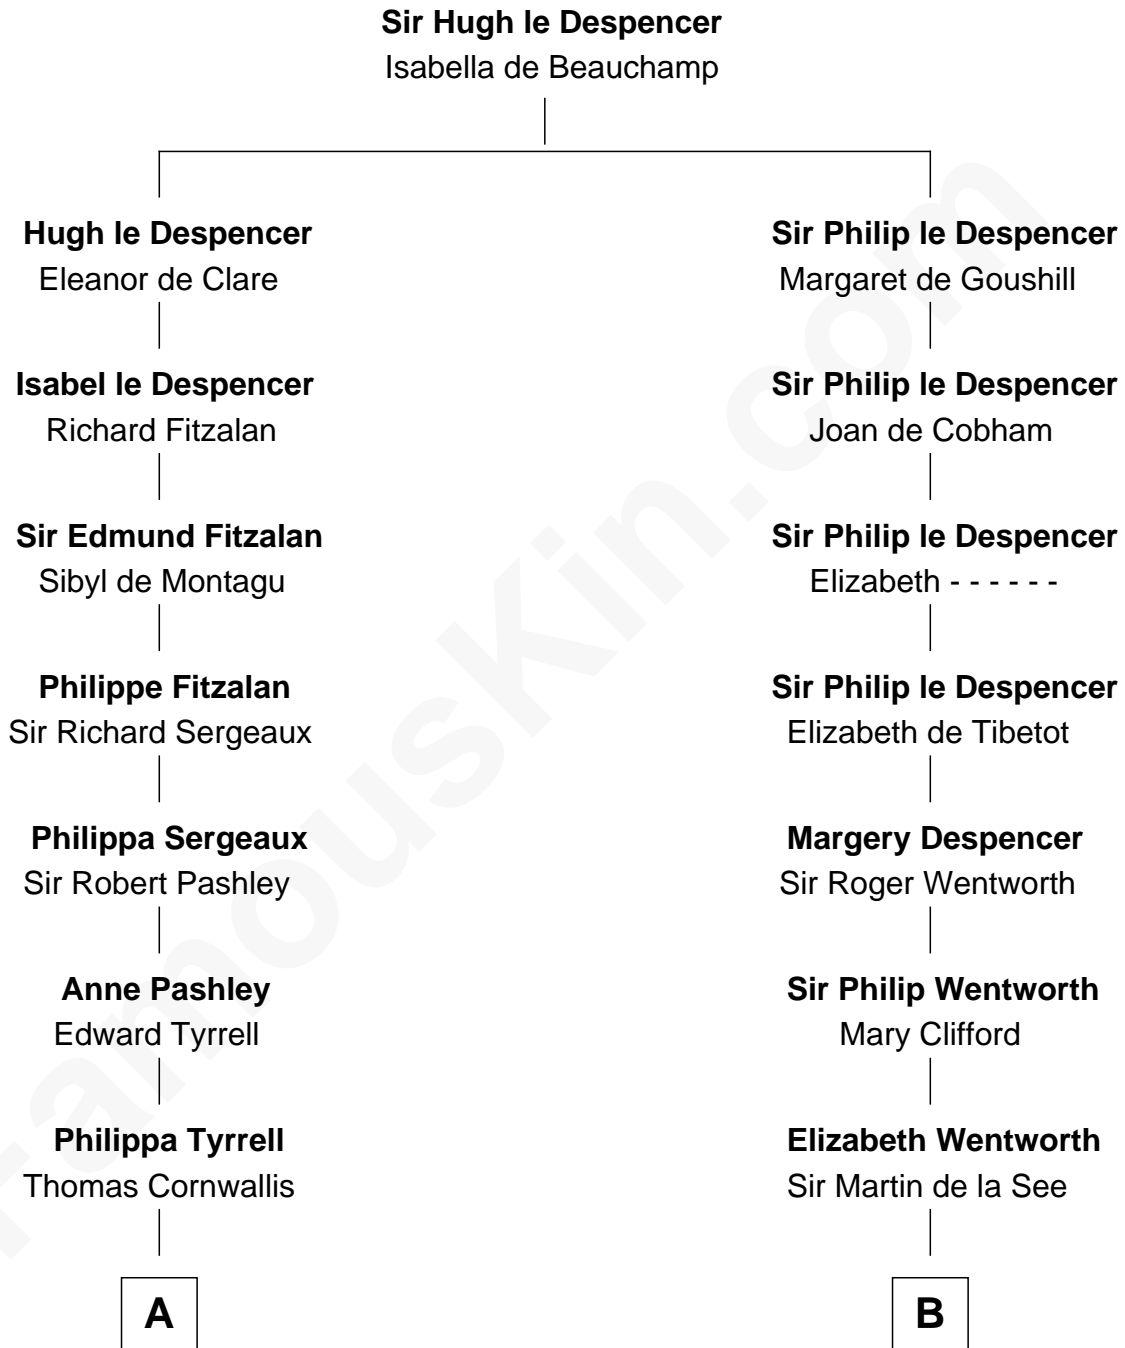

FamousKin.com
Relationship Chart of
General James Longstreet
Confederate Army - U.S. Civil War
 19th cousin 2 times removed of

Roy Rogers
Cowboy movie actor and singer

C

Hannah FitzRandolph

William Longstreet

James Longstreet

Mary Anna Dent

General James Longstreet

Confederate Army - U.S. Civil War

D

Moses Kibbe

Sarah Everman

Jacintha Kibbe