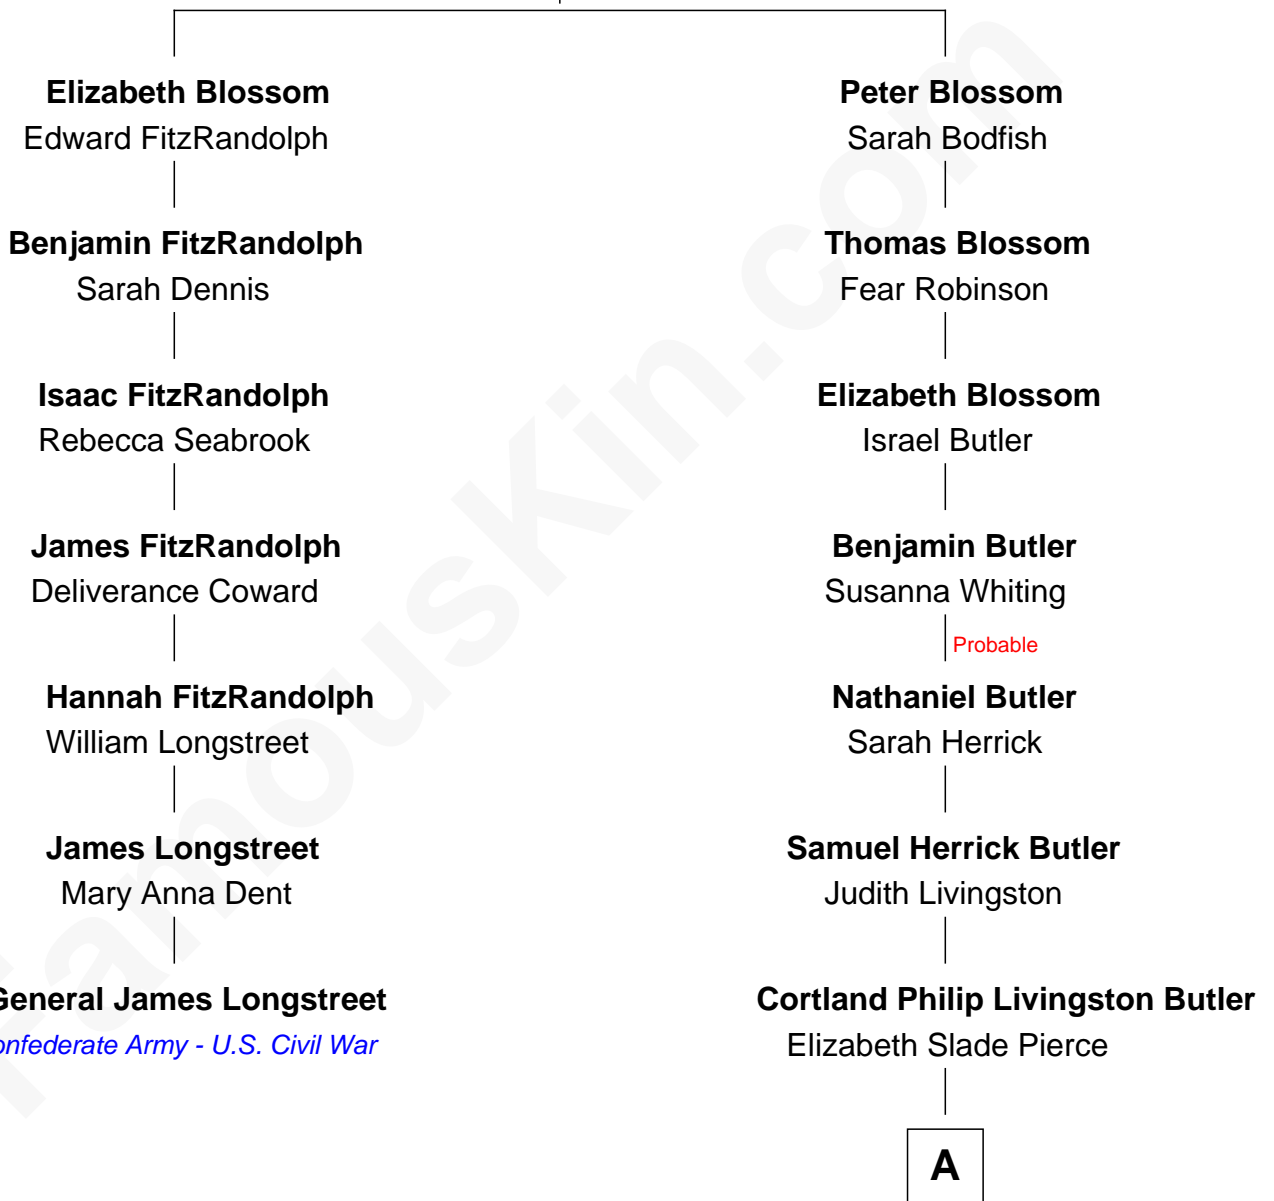

**FamousKin.com**  
**Relationship Chart of**  
**General James Longstreet**  
*Confederate Army - U.S. Civil War*

6th cousin 4 times removed of

**George H. W. Bush**  
*41st U.S. President*

**Thomas Blossom**  
 Anne Elsdon

**A**

—  
**Mary Elizabeth Butler**  
Robert Emmet Sheldon

—  
**Flora Sheldon**  
Samuel Prescott Bush

—  
**Prescott Sheldon Bush**  
Dorothy Wear Walker

—  
**George H. W. Bush**  
*41st U.S. President*