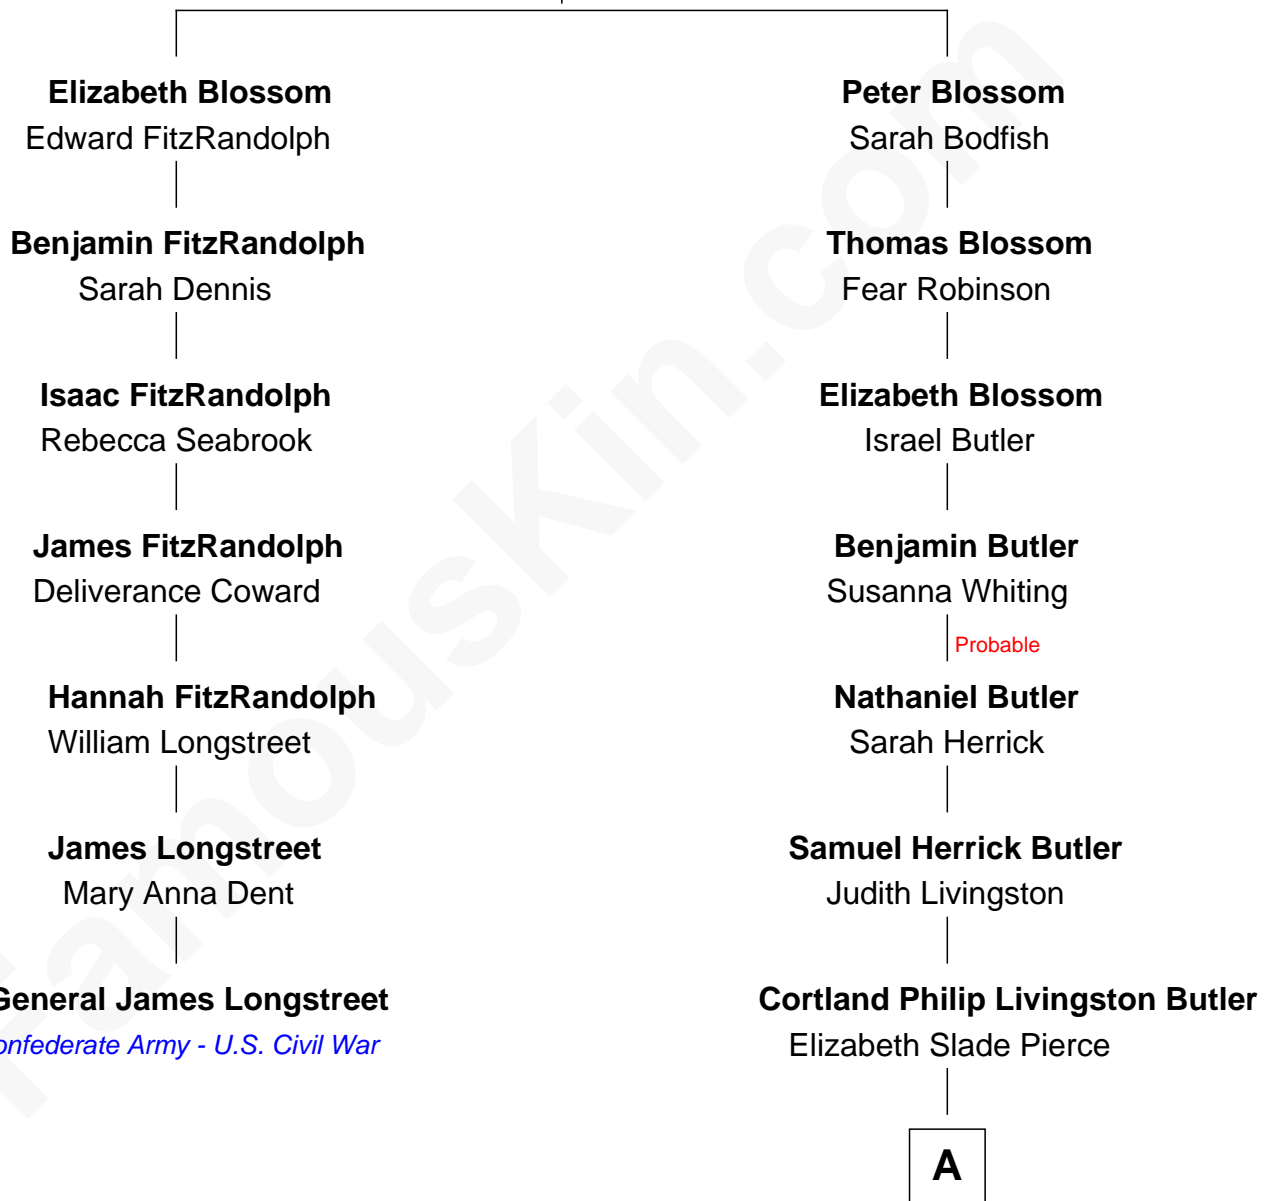

**FamousKin.com**  
**Relationship Chart of**  
**General James Longstreet**  
*Confederate Army - U.S. Civil War*

6th cousin 5 times removed of

**George W. Bush**  
*43rd U.S. President*

**Thomas Blossom**  
 Anne Elsdon

**A**

**Mary Elizabeth Butler**  
Robert Emmet Sheldon

**Flora Sheldon**  
Samuel Prescott Bush

**Prescott Sheldon Bush**  
Dorothy Wear Walker

**George Herbert Walker Bush**  
Barbara Pierce

**George W. Bush**  
*43rd U.S. President*