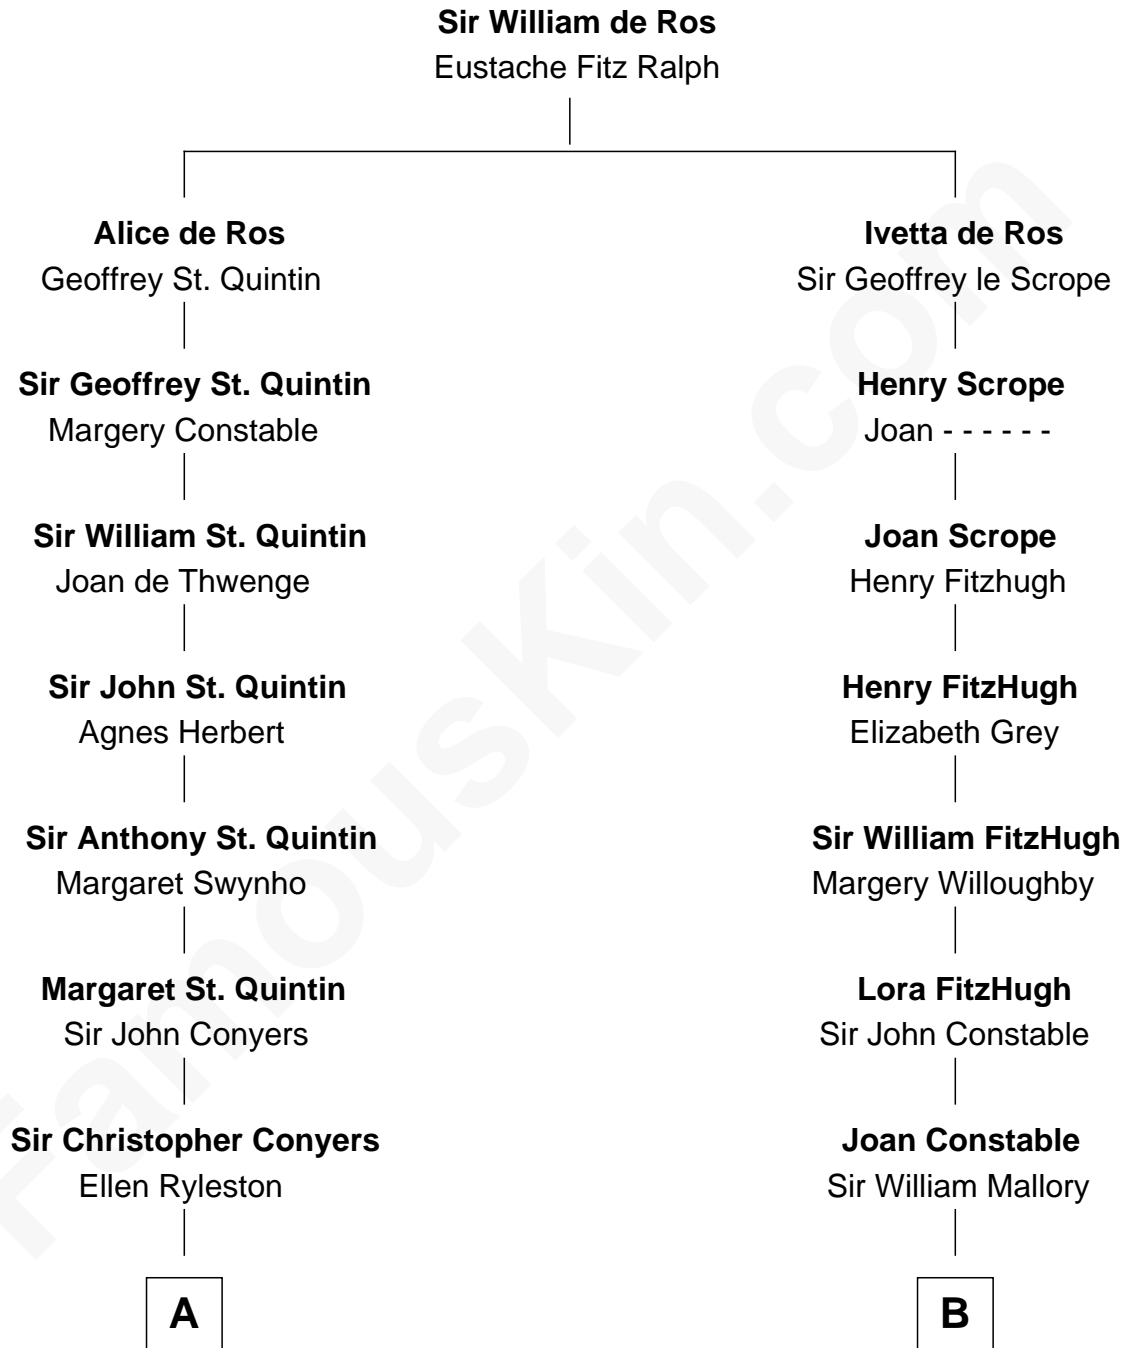

**FamousKin.com**  
**Relationship Chart of**  
**General James Longstreet**  
*Confederate Army - U.S. Civil War*  
 18th cousin 3 times removed of

**Liza Minnelli**  
*Singer and Actress*

**C**

**James Longstreet**

Mary Anna Dent

**General James Longstreet**

*Confederate Army - U.S. Civil War*

**D**

**John Aldridge Baugh**

Mary Ann Marable

**Elizabeth Baugh**

William Tecumseh Gumm