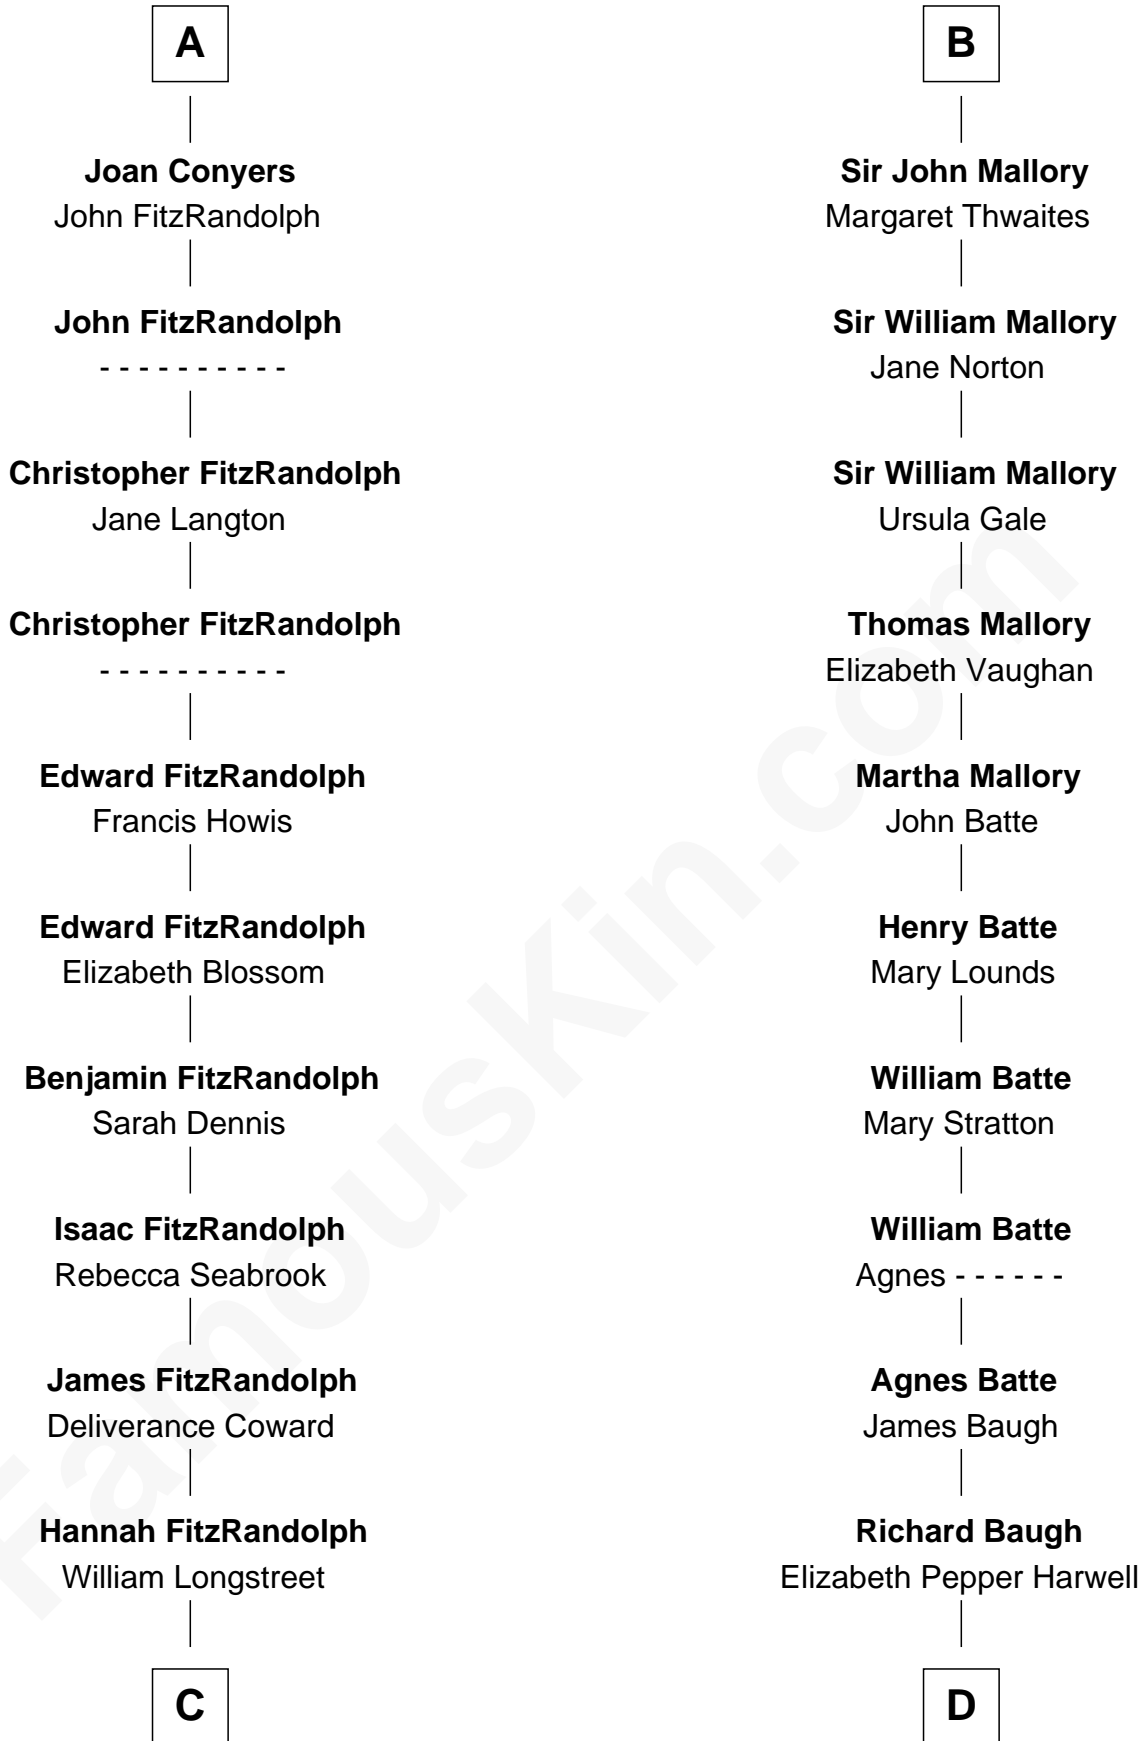

**FamousKin.com**  
**Relationship Chart of**  
**General James Longstreet**  
*Confederate Army - U.S. Civil War*  
 18th cousin 3 times removed of

**Liza Minnelli**  
*Singer and Actress*

**C**

**James Longstreet**

Mary Anna Dent

**General James Longstreet**

*Confederate Army - U.S. Civil War*

**D**

**John Aldridge Baugh**

Mary Ann Marable

**Elizabeth Baugh**

William Tecumseh Gumm

**Francis Avent Gumm**

Ethel Marian Milne

**Frances Ethel Gumm**

Vincent Minnelli

**Liza Minnelli**

*Singer and Actress*