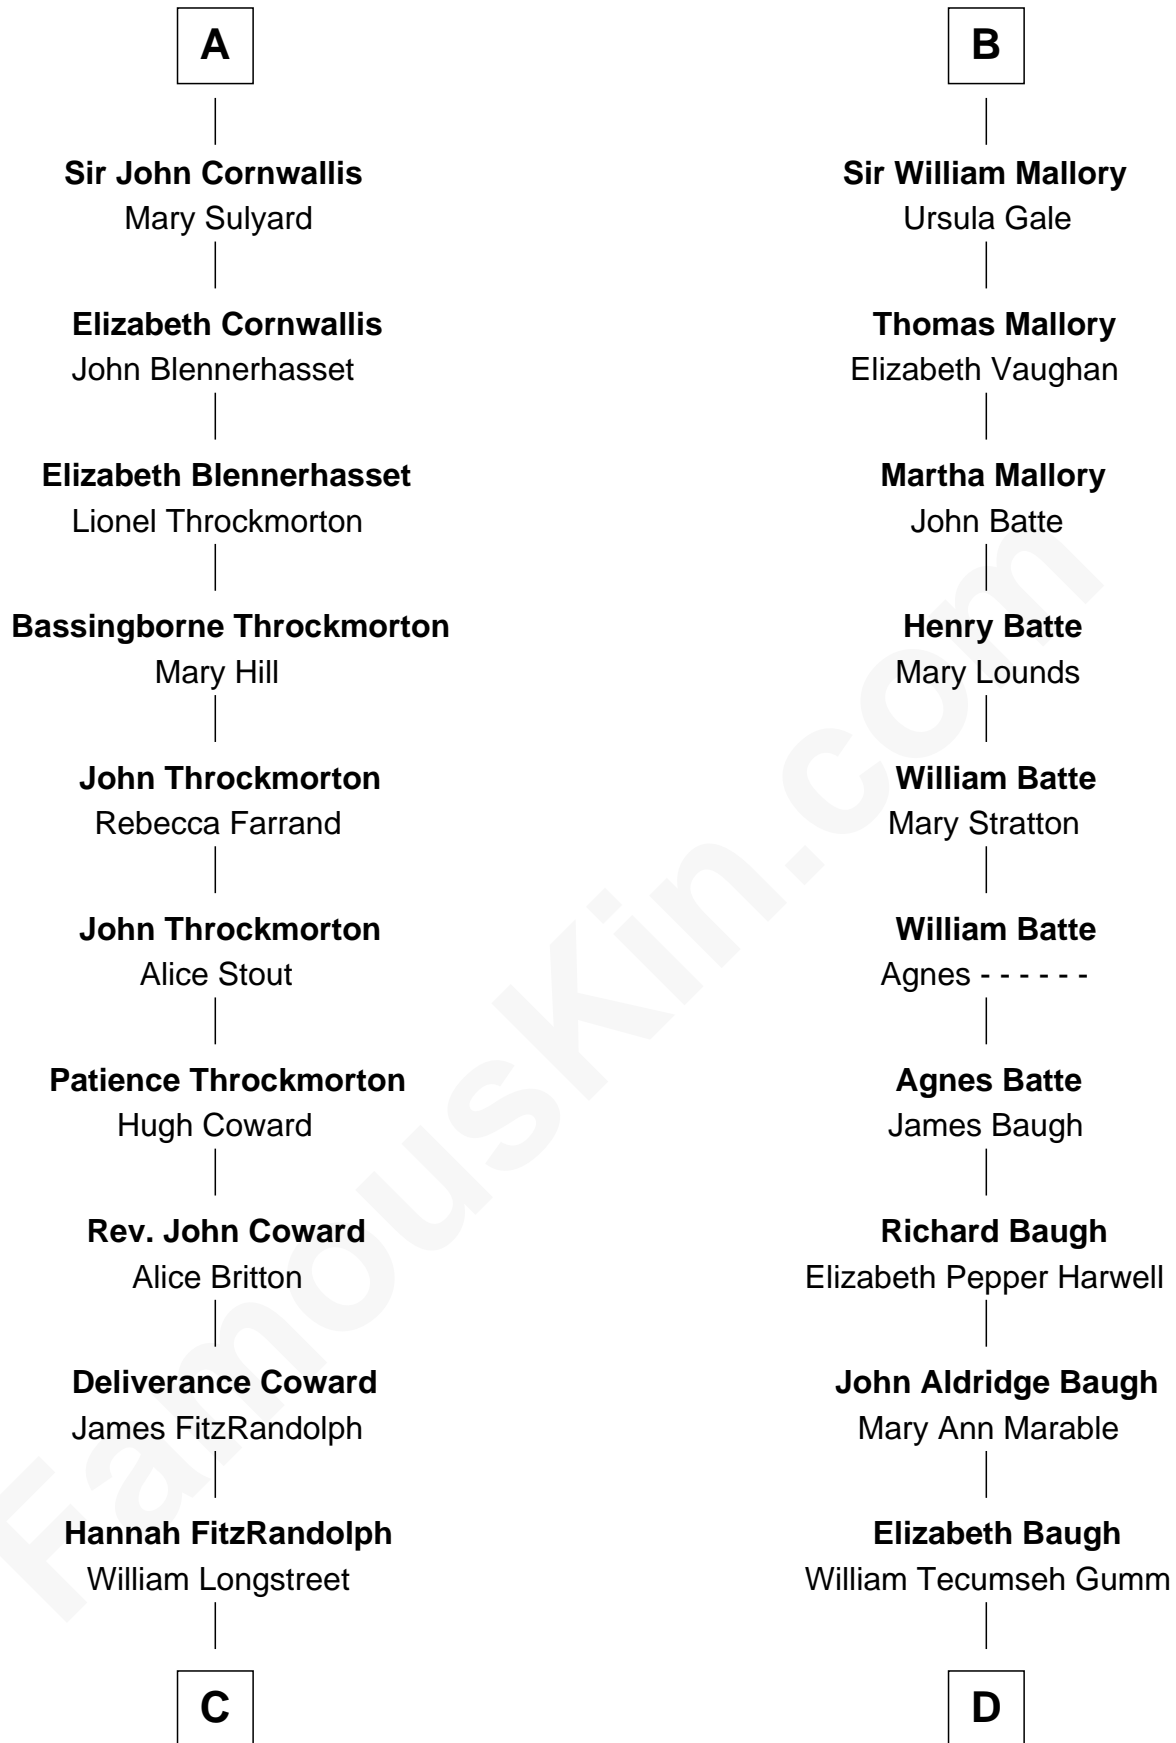

FamousKin.com
Relationship Chart of
General James Longstreet
Confederate Army - U.S. Civil War

18th cousin of

Judy Garland
Singer and Movie Actress

Edmund Fitzalan
 Alice de Warenne

Richard Fitzalan
 Isabel le Despencer

Aline Fitzalan
 Sir Roger le Strange

Sir Edmund Fitzalan
 Sibyl de Montagu

Lucy le Strange
 Sir William Willoughby

Philippe Fitzalan
 Sir Richard Sergeaux

Margery Willoughby
 Sir William FitzHugh

Philippa Sergeaux
 Sir Robert Pashley

Lora FitzHugh
 Sir John Constable

Anne Pashley
 Edward Tyrrell

Joan Constable
 Sir William Mallory

Philippa Tyrrell
 Thomas Cornwallis

Sir John Mallory
 Margaret Thwaites

Sir William Cornwallis
 Elizabeth Stanford

Sir William Mallory
 Jane Norton

A

B

C

James Longstreet

Mary Anna Dent

General James Longstreet

Confederate Army - U.S. Civil War