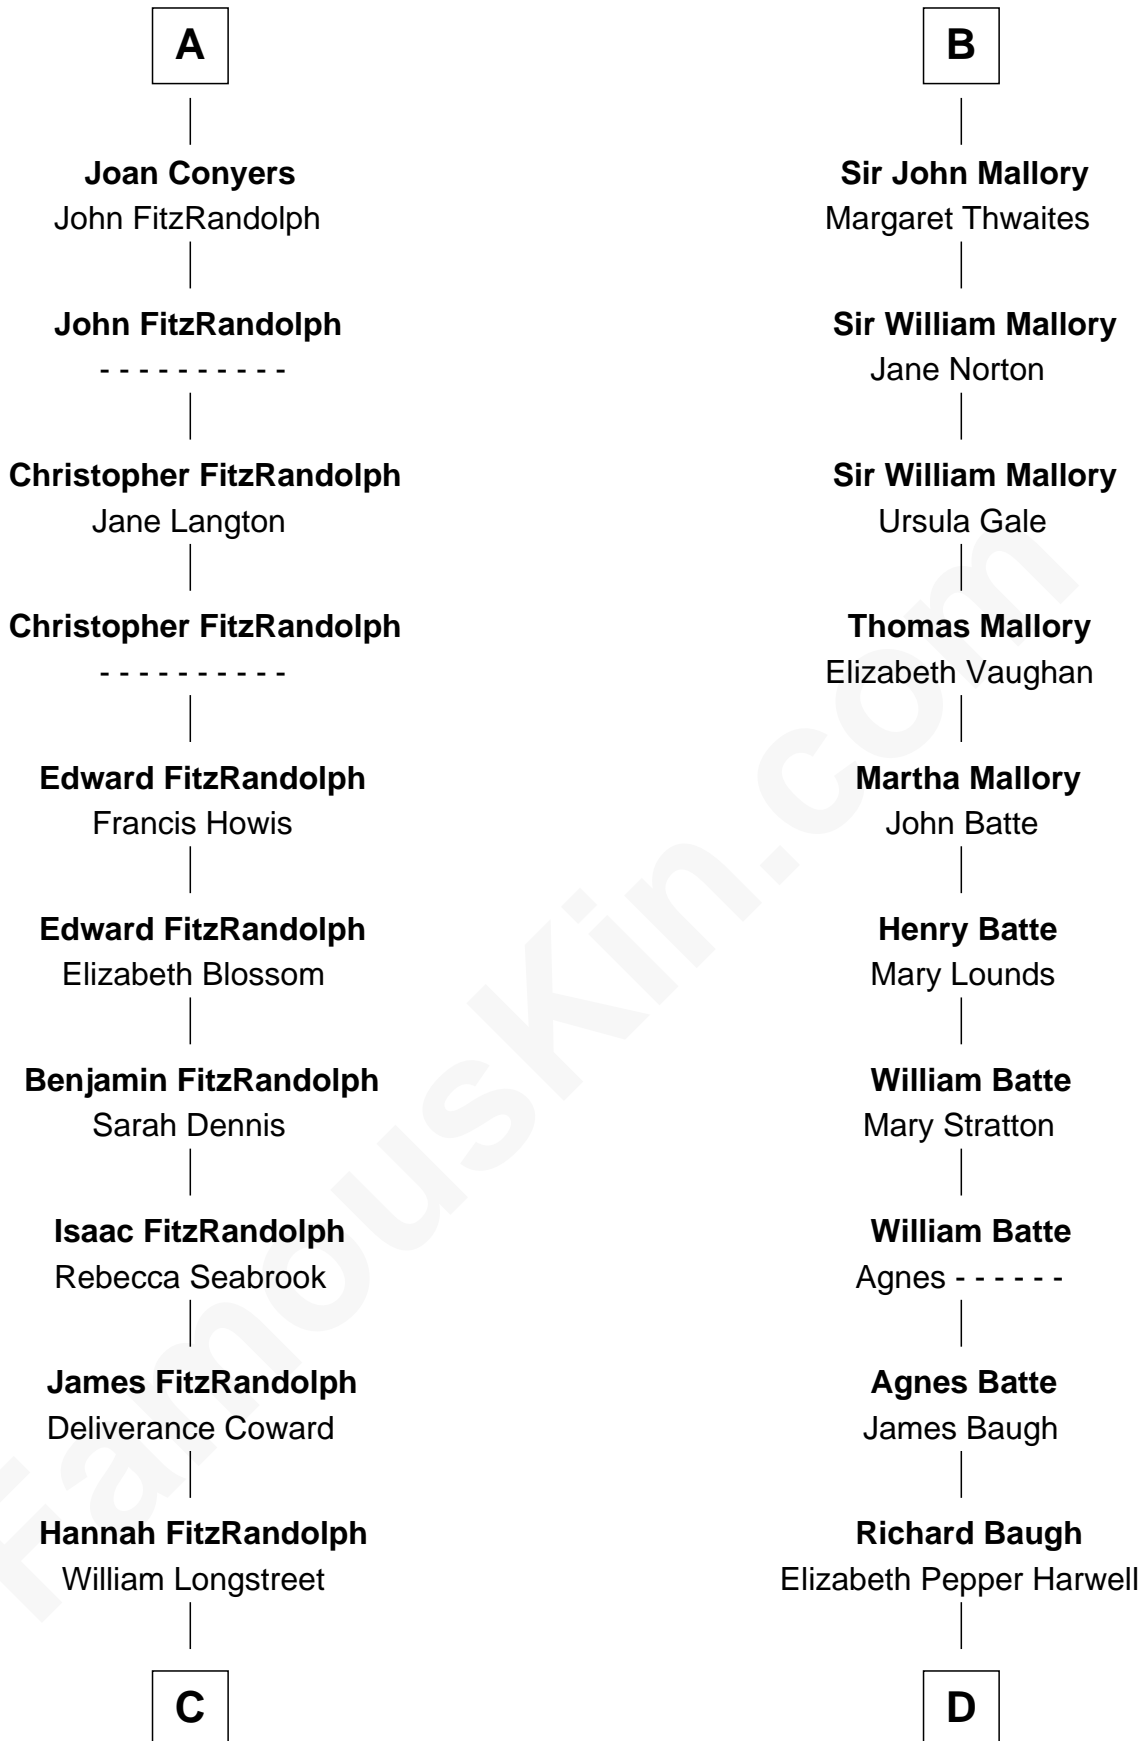

FamousKin.com
Relationship Chart of
General James Longstreet
Confederate Army - U.S. Civil War
 18th cousin 2 times removed of

Judy Garland
Singer and Movie Actress

C

James Longstreet

Mary Anna Dent

General James Longstreet

Confederate Army - U.S. Civil War

D

John Aldridge Baugh

Mary Ann Marable

Elizabeth Baugh

William Tecumseh Gumm

Francis Avent Gumm

Ethel Marian Milne