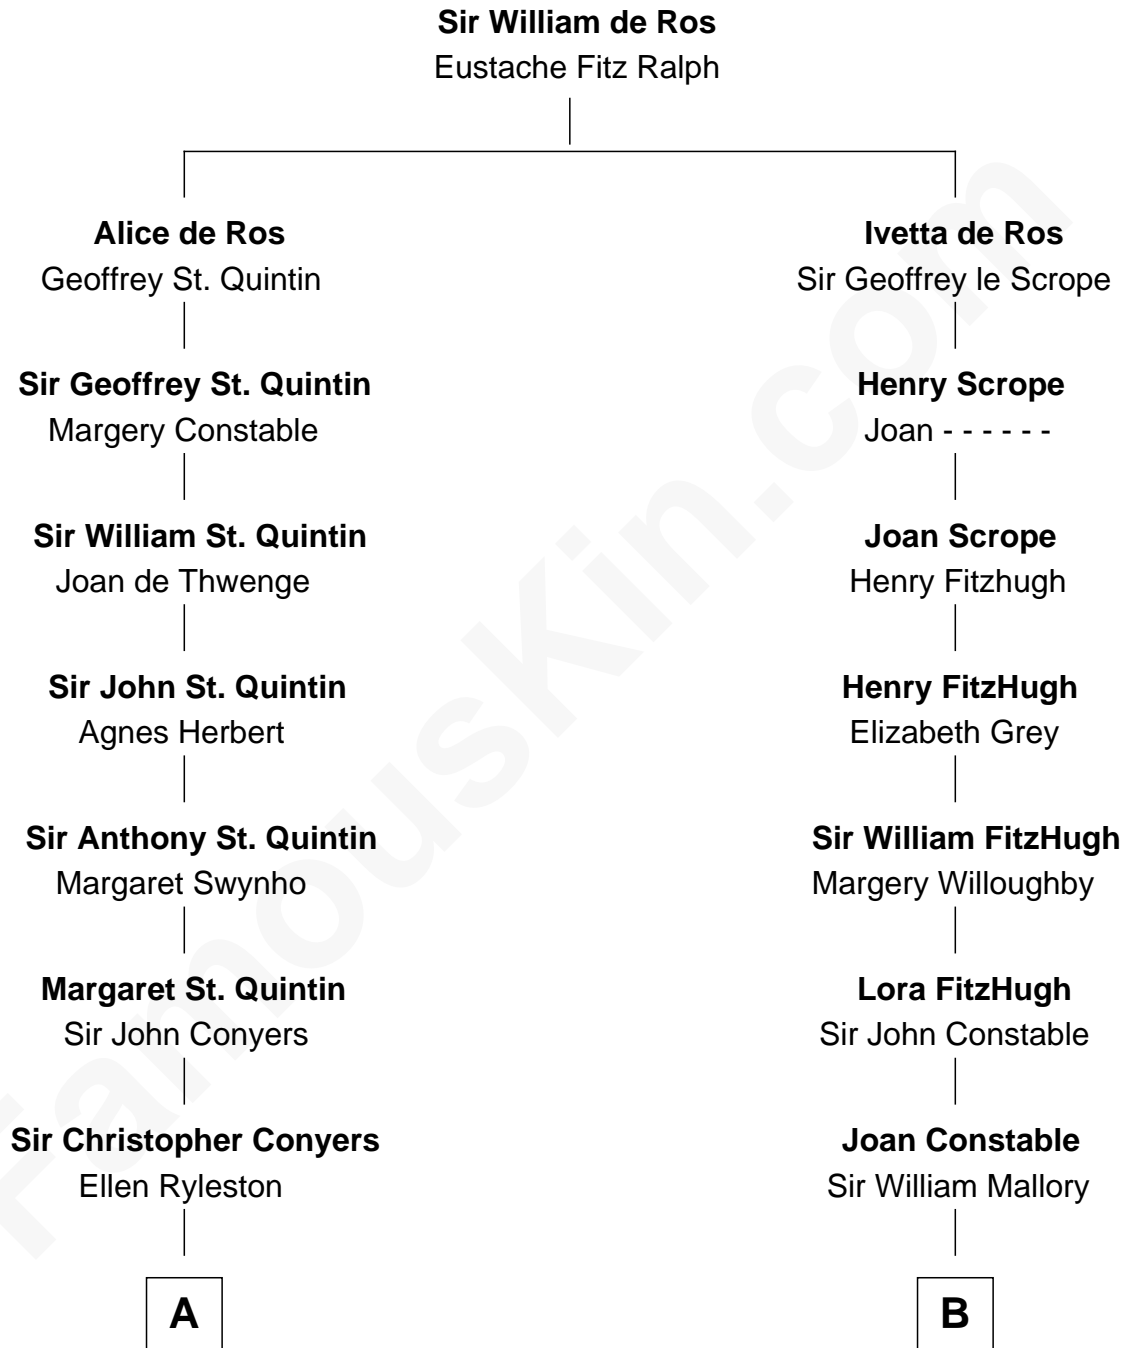

FamousKin.com
Relationship Chart of
General James Longstreet
Confederate Army - U.S. Civil War
 18th cousin 2 times removed of

Judy Garland
Singer and Movie Actress

C

James Longstreet

Mary Anna Dent

General James Longstreet