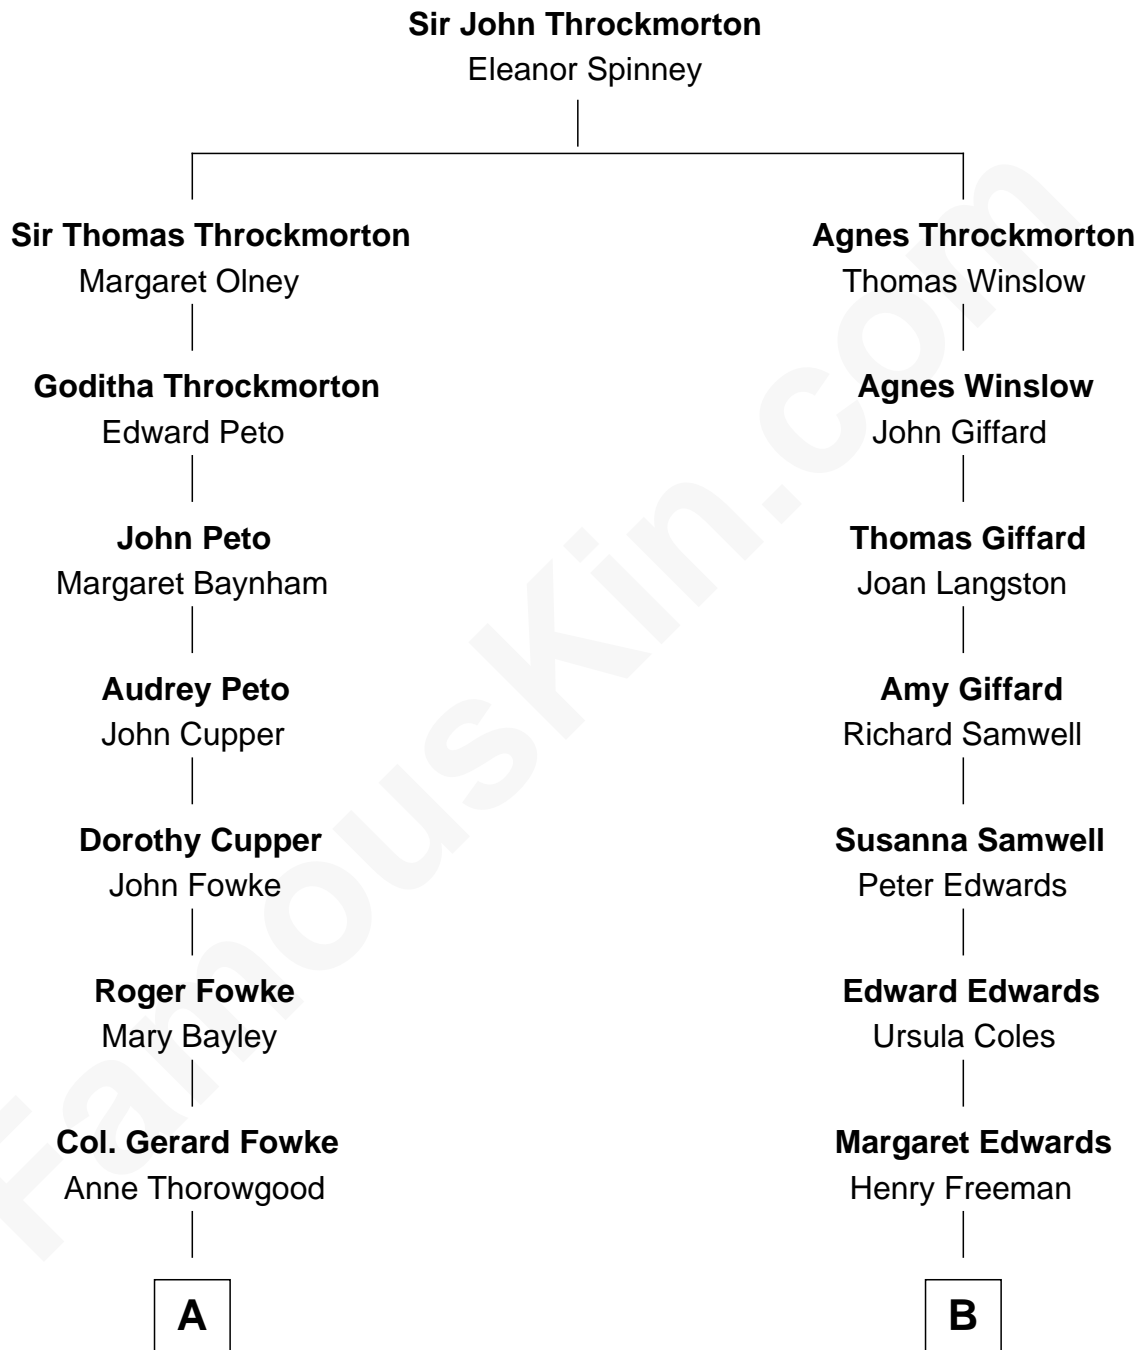

**FamousKin.com**  
**Relationship Chart of**  
**General James Longstreet**  
*Confederate Army - U.S. Civil War*  
 12th cousin 7 times removed of

**Alec Baldwin**  
*Television and Movie Actor*

C

**Alexander Rae Baldwin**

Ruth Mary Noble

**Alexander Rae Baldwin**

Carol Newcomb Martineau

**Alec Baldwin**

*Television and Movie Actor*

FamousKin.com