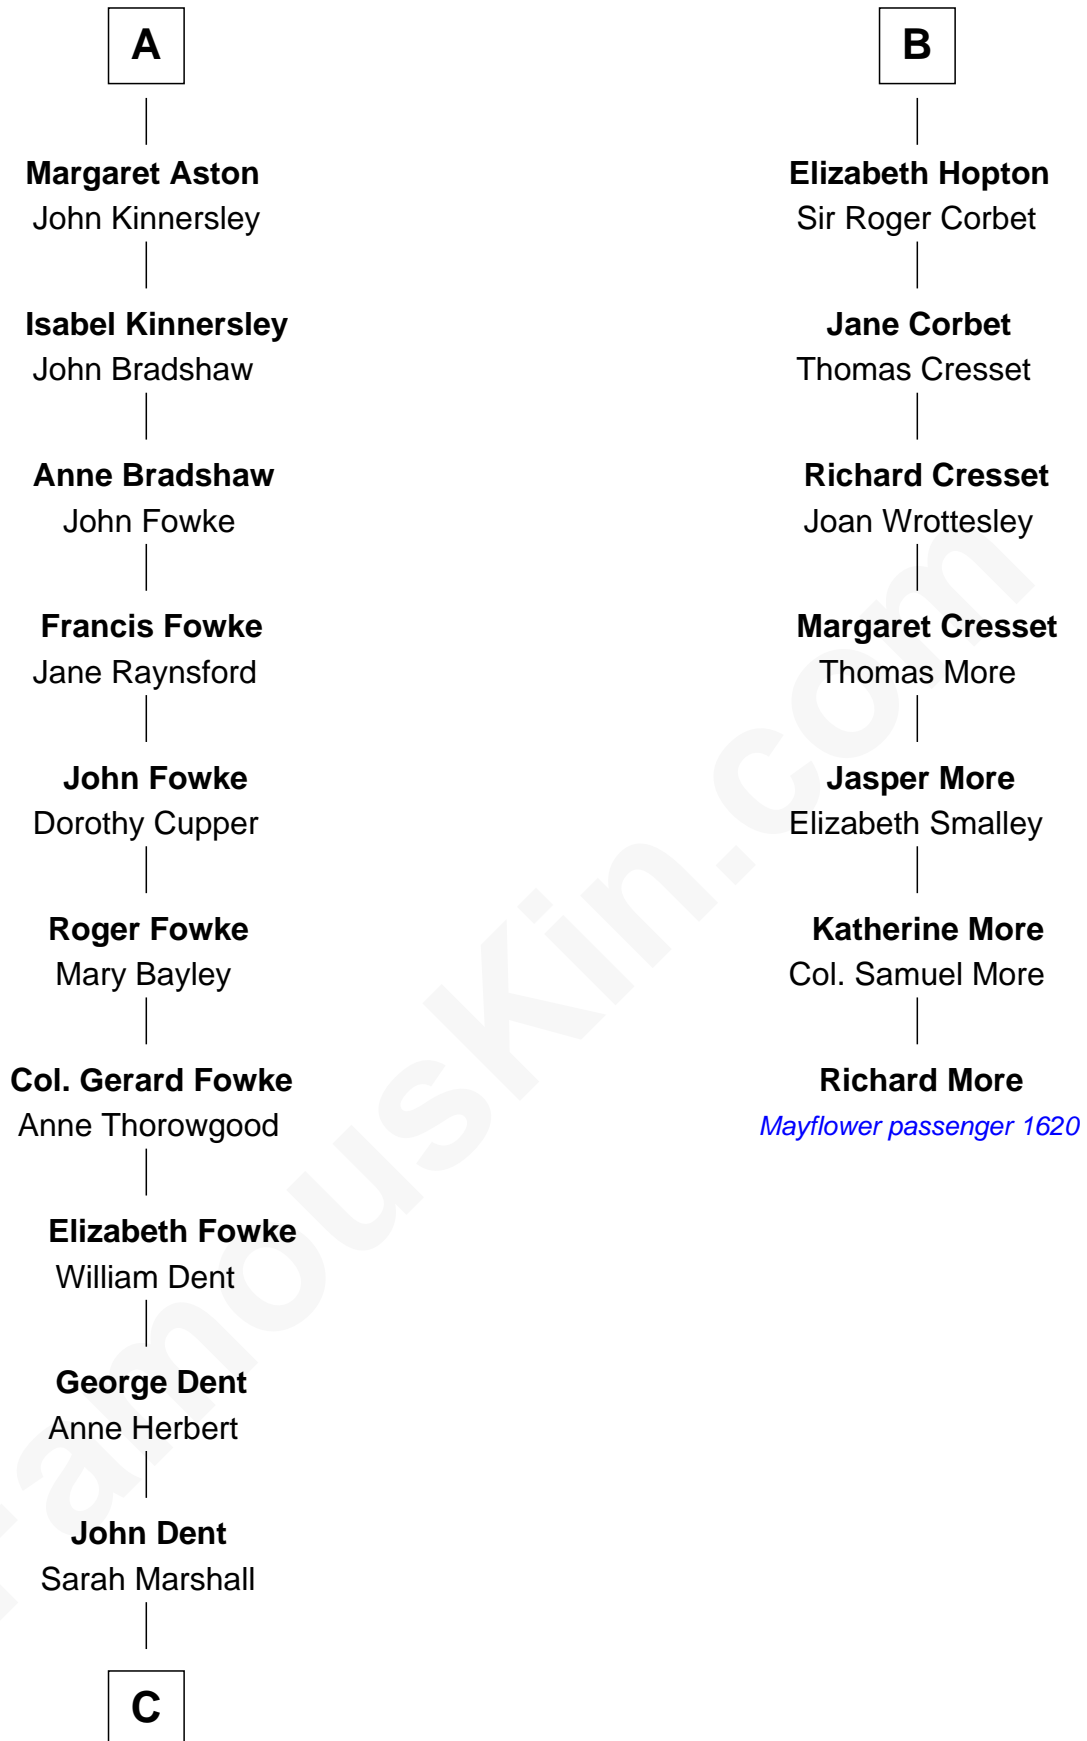

# FamousKin.com Relationship Chart of

**General James Longstreet**  
*Confederate Army - U.S. Civil War*

13th cousin 6 times removed of

**Richard More**

*(c1614 - c1696) Mayflower passenger 1620*

**MAYFLOWER**

**C**

—  
**Thomas Marshall Dent**

Anne Magruder

—  
**Mary Anna Dent**

James Longstreet

—  
**General James Longstreet**

*Confederate Army - U.S. Civil War*

FamousKin.com