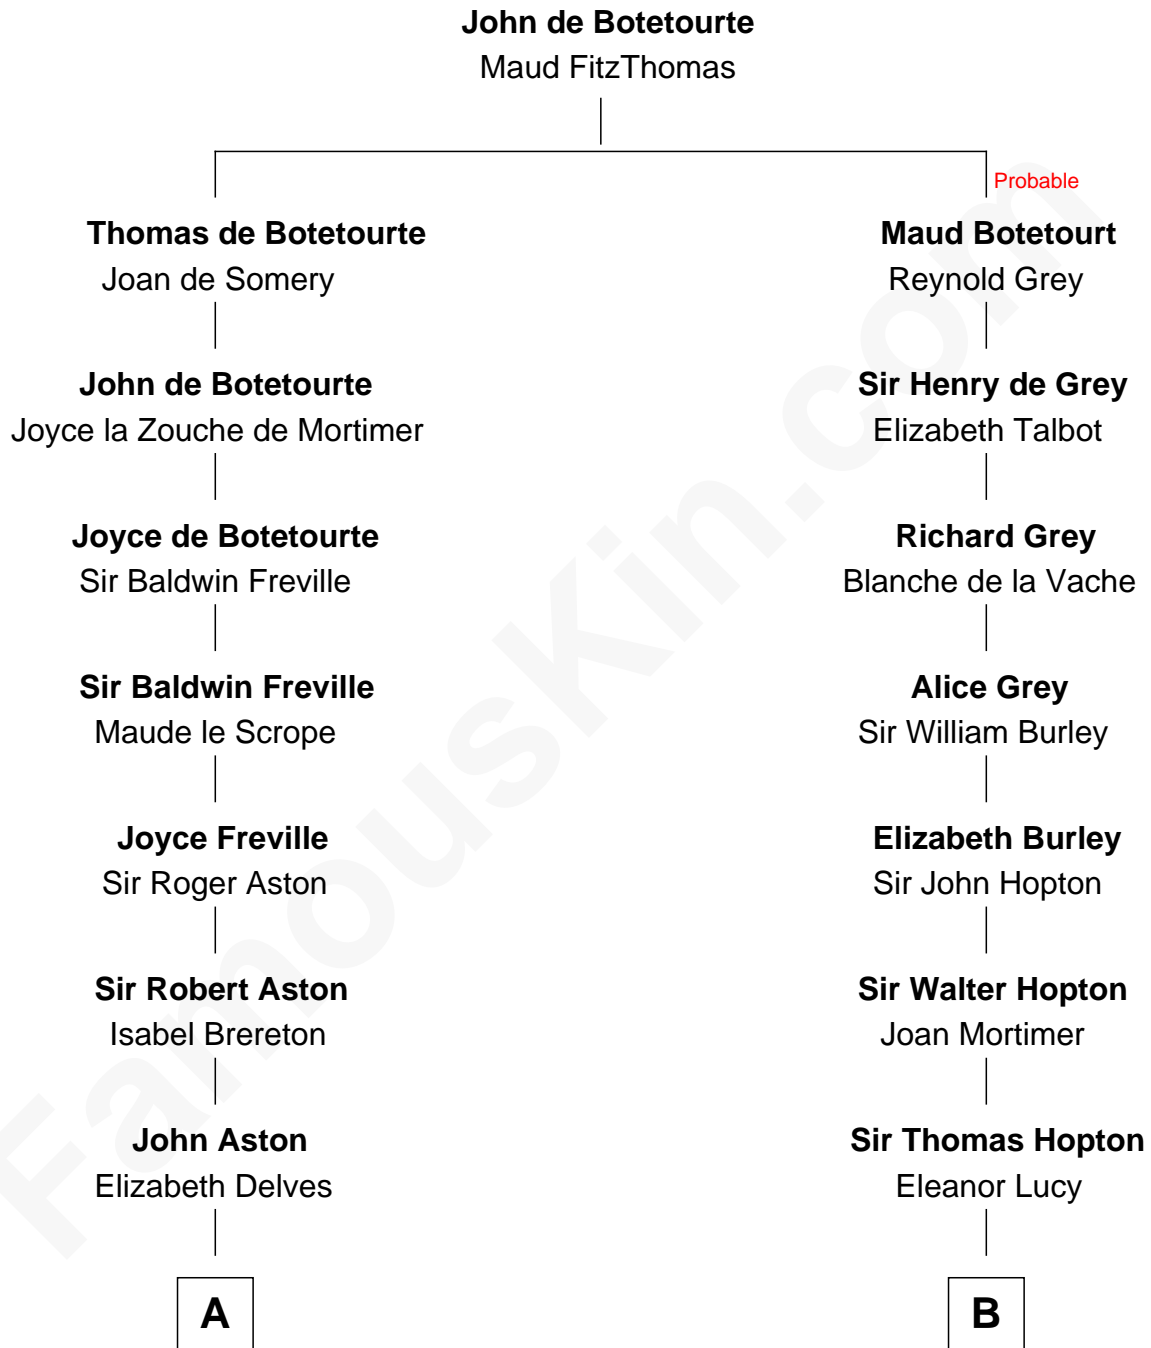

# FamousKin.com Relationship Chart of

**General James Longstreet**  
*Confederate Army - U.S. Civil War*

13th cousin 6 times removed of

**Richard More**

*(c1614 - c1696) Mayflower passenger 1620*

**MAYFLOWER**

**C**

—  
**Thomas Marshall Dent**

Anne Magruder

—  
**Mary Anna Dent**

James Longstreet

—  
**General James Longstreet**

*Confederate Army - U.S. Civil War*

FamousKin.com