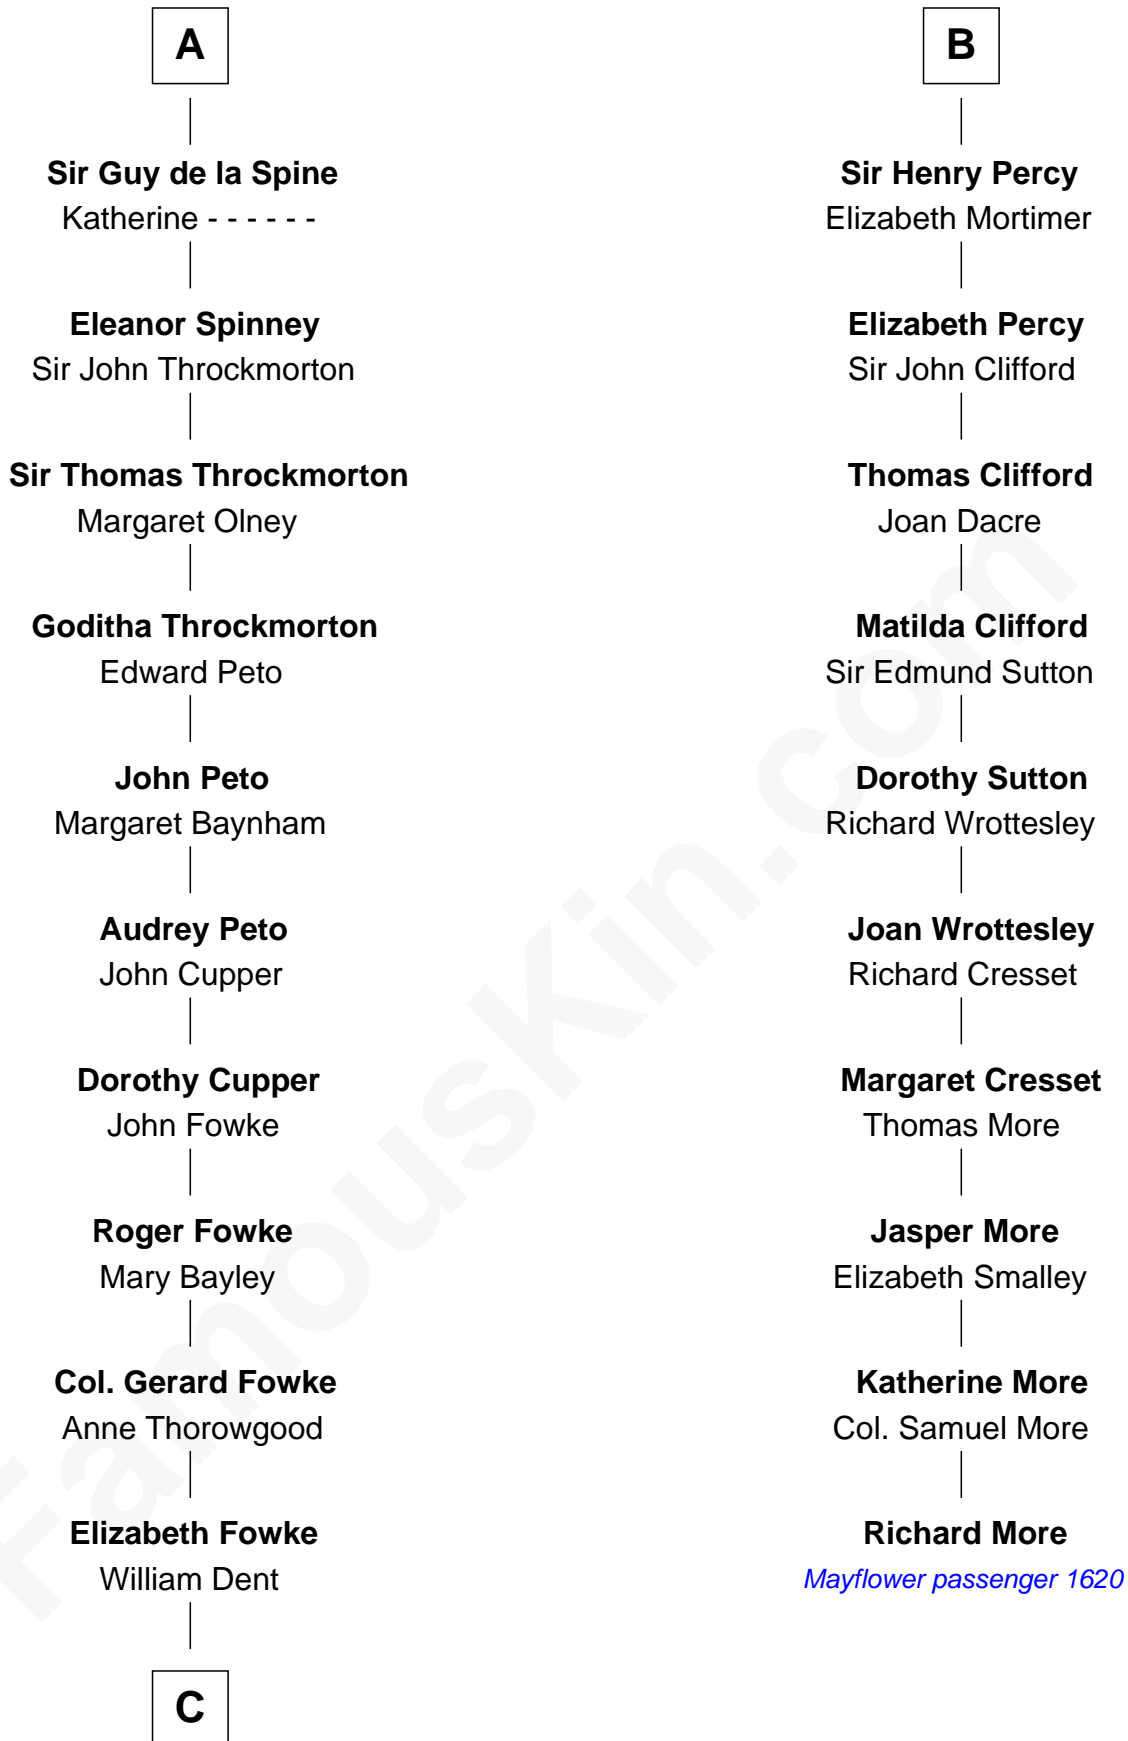

FamousKin.com
Relationship Chart of
General James Longstreet
Confederate Army - U.S. Civil War
 16th cousin 5 times removed of

Richard More
 (c1614 - c1696) *Mayflower passenger 1620*

C

George Dent
Anne Herbert

John Dent
Sarah Marshall

Thomas Marshall Dent
Anne Magruder

Mary Anna Dent
James Longstreet

General James Longstreet
Confederate Army - U.S. Civil War

FamousKin.com