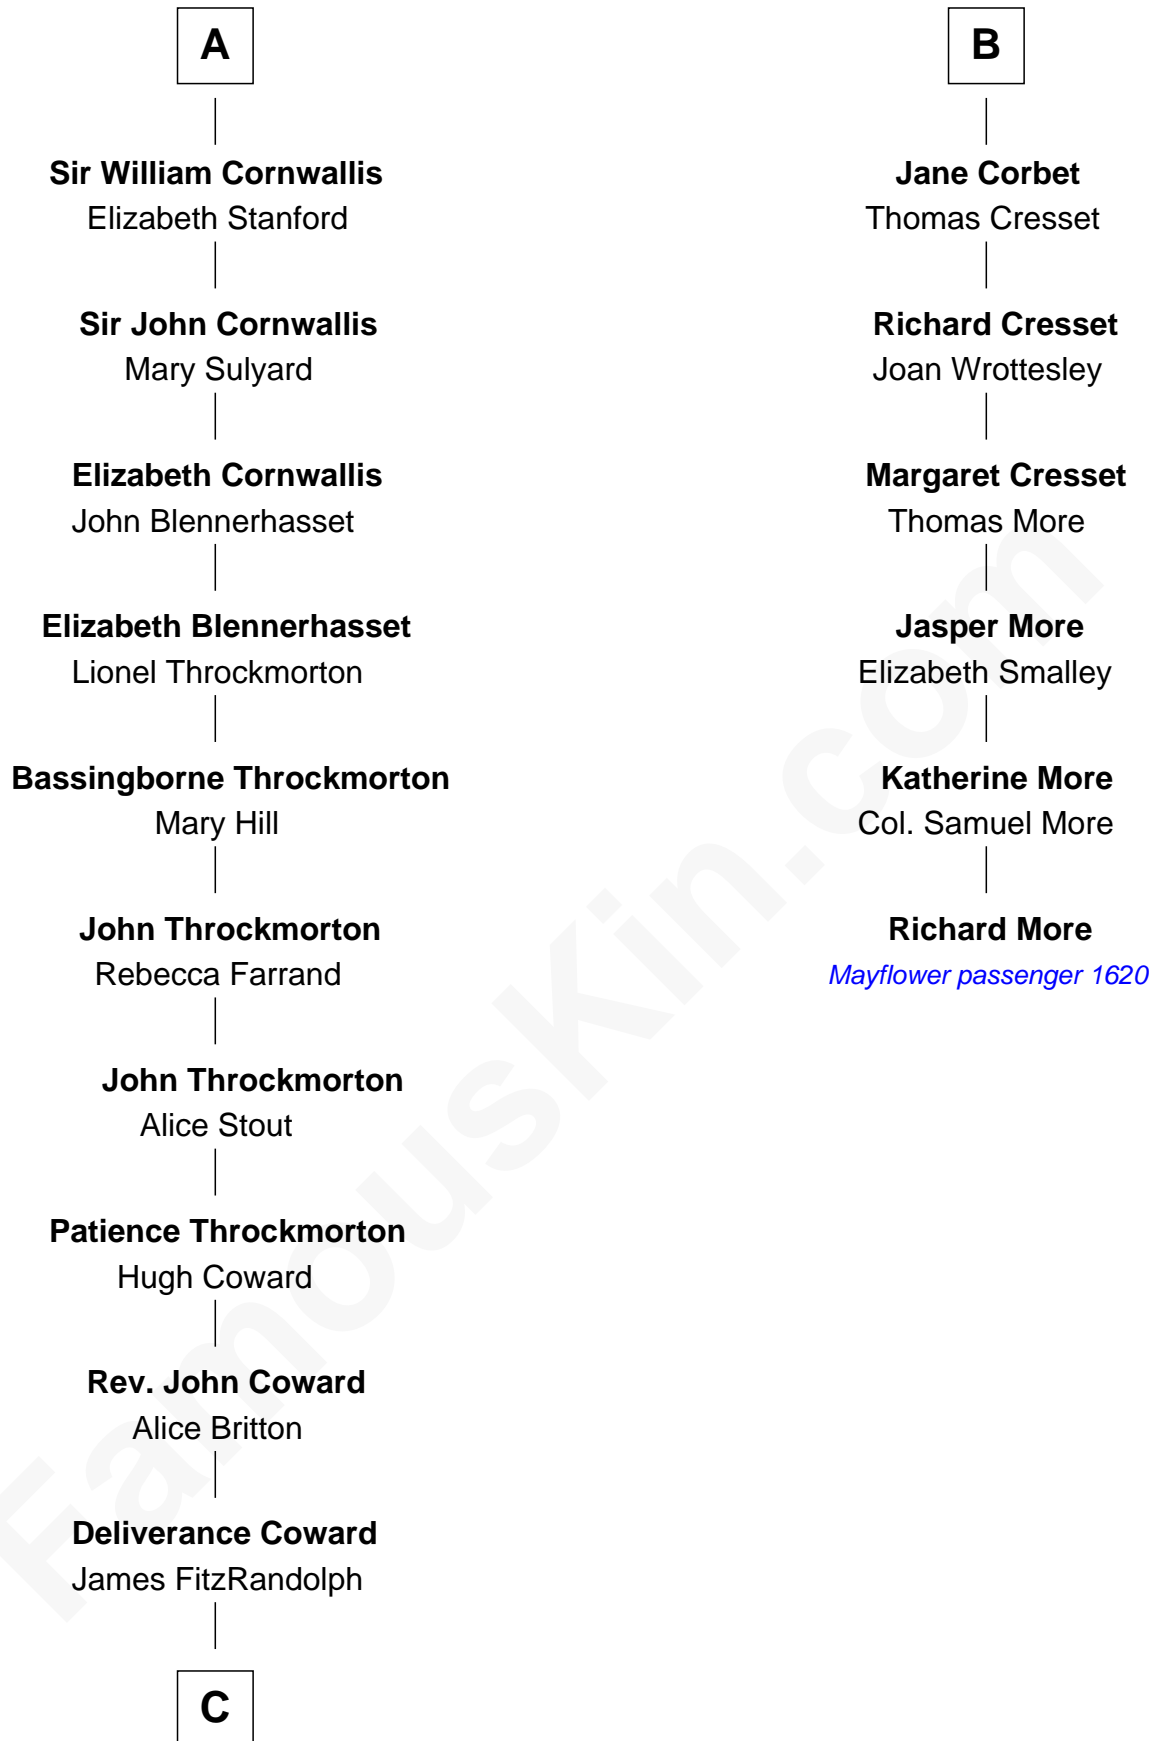

FamousKin.com
Relationship Chart of
General James Longstreet
Confederate Army - U.S. Civil War

12th cousin 7 times removed of

Richard More
(c1614 - c1696) Mayflower passenger 1620

C

—
Hannah FitzRandolph

William Longstreet

—
James Longstreet

Mary Anna Dent

—
General James Longstreet

Confederate Army - U.S. Civil War

FamousKin.com