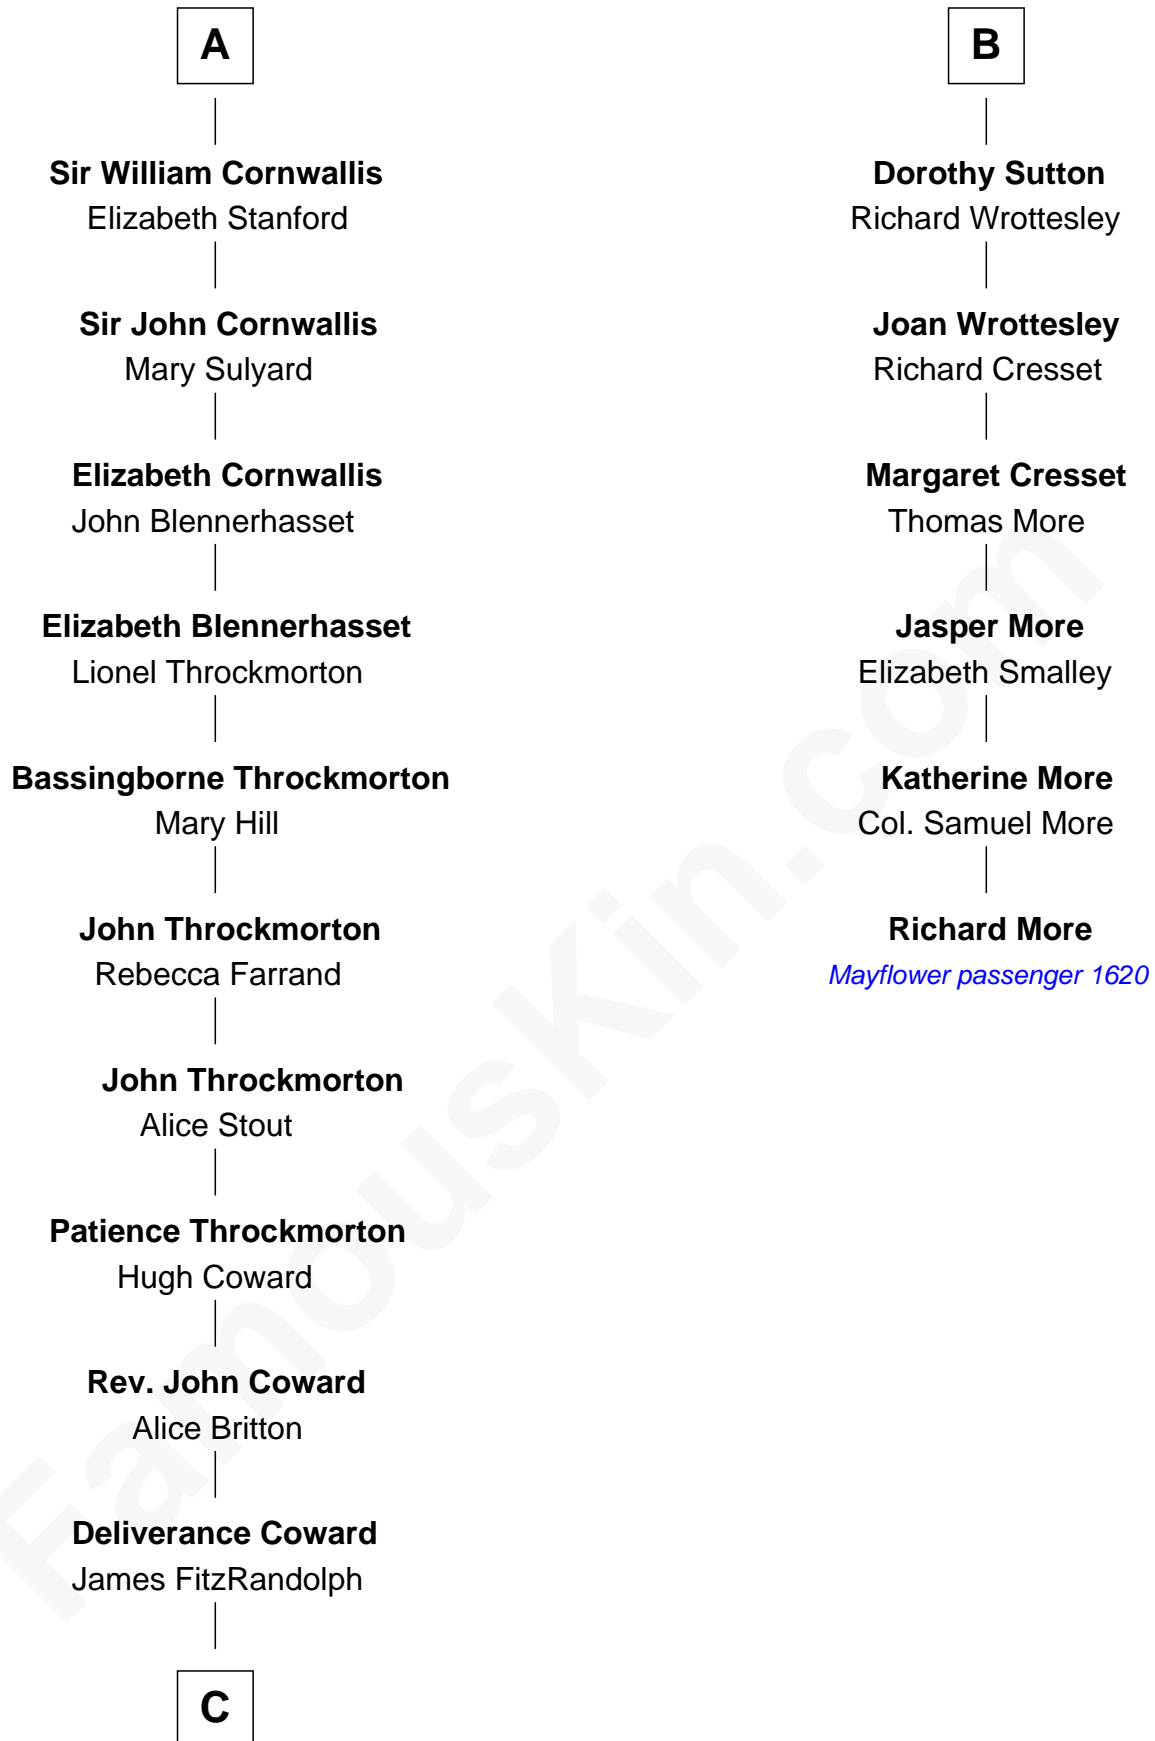

FamousKin.com
Relationship Chart of
General James Longstreet
Confederate Army - U.S. Civil War

12th cousin 7 times removed of

Richard More

(c1614 - c1696) Mayflower passenger 1620

C

—
Hannah FitzRandolph

William Longstreet

—
James Longstreet

Mary Anna Dent

—
General James Longstreet

Confederate Army - U.S. Civil War

FamousKin.com