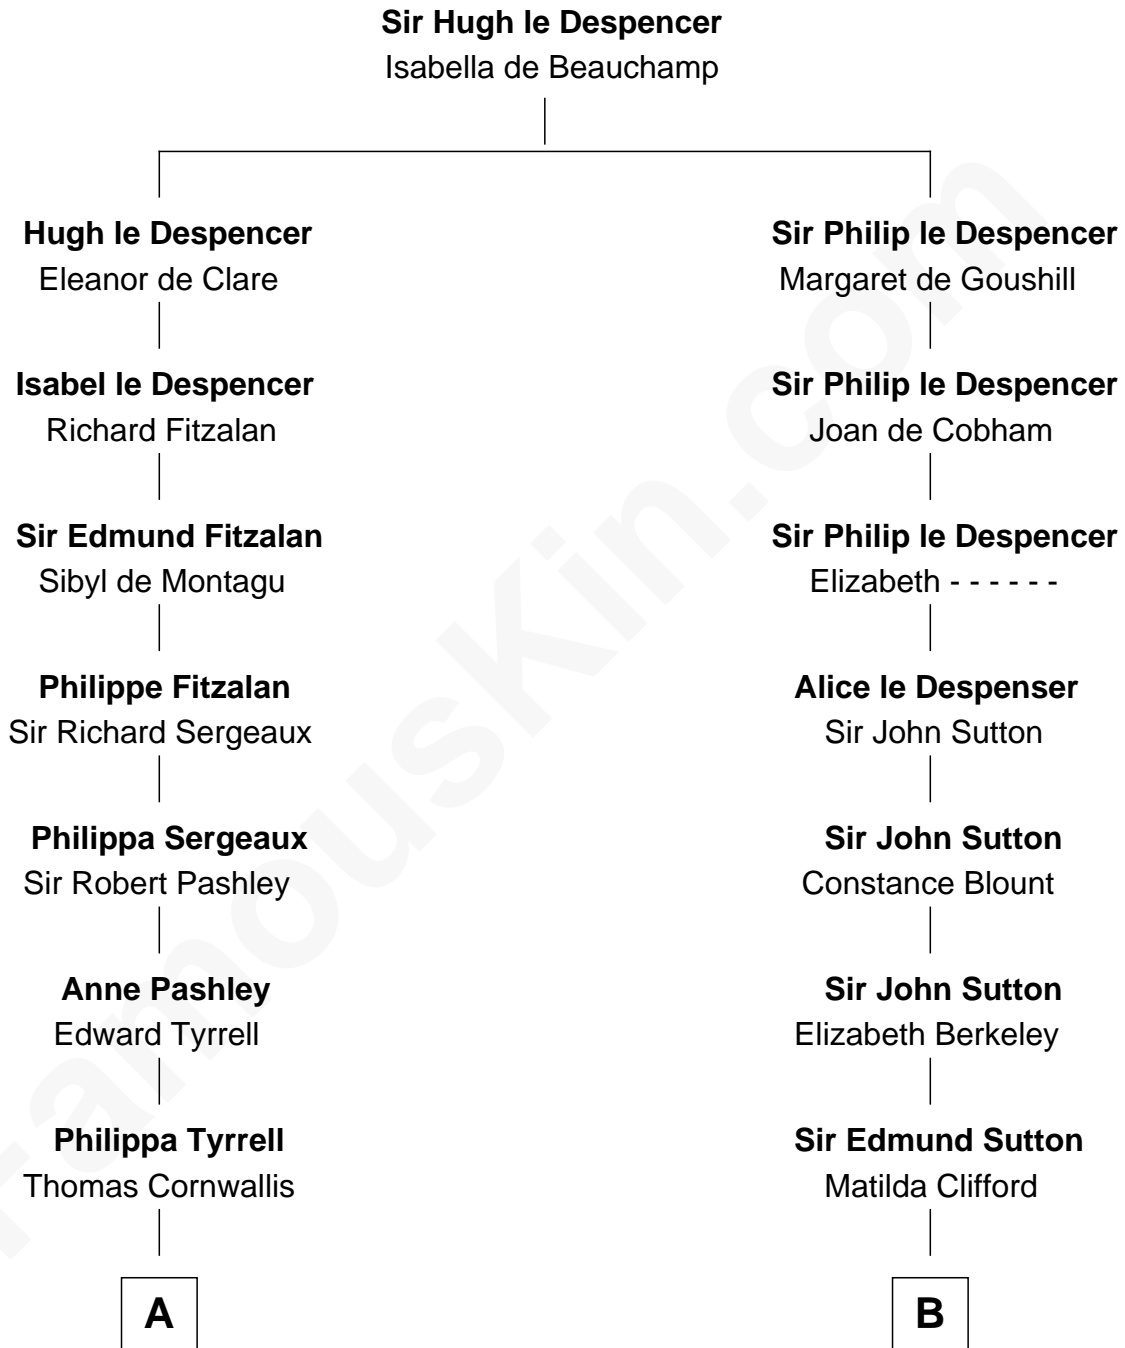

FamousKin.com
Relationship Chart of
General James Longstreet
Confederate Army - U.S. Civil War

12th cousin 7 times removed of

Richard More

(c1614 - c1696) Mayflower passenger 1620

C

—
Hannah FitzRandolph

William Longstreet

—
James Longstreet

Mary Anna Dent

—
General James Longstreet

Confederate Army - U.S. Civil War

FamousKin.com