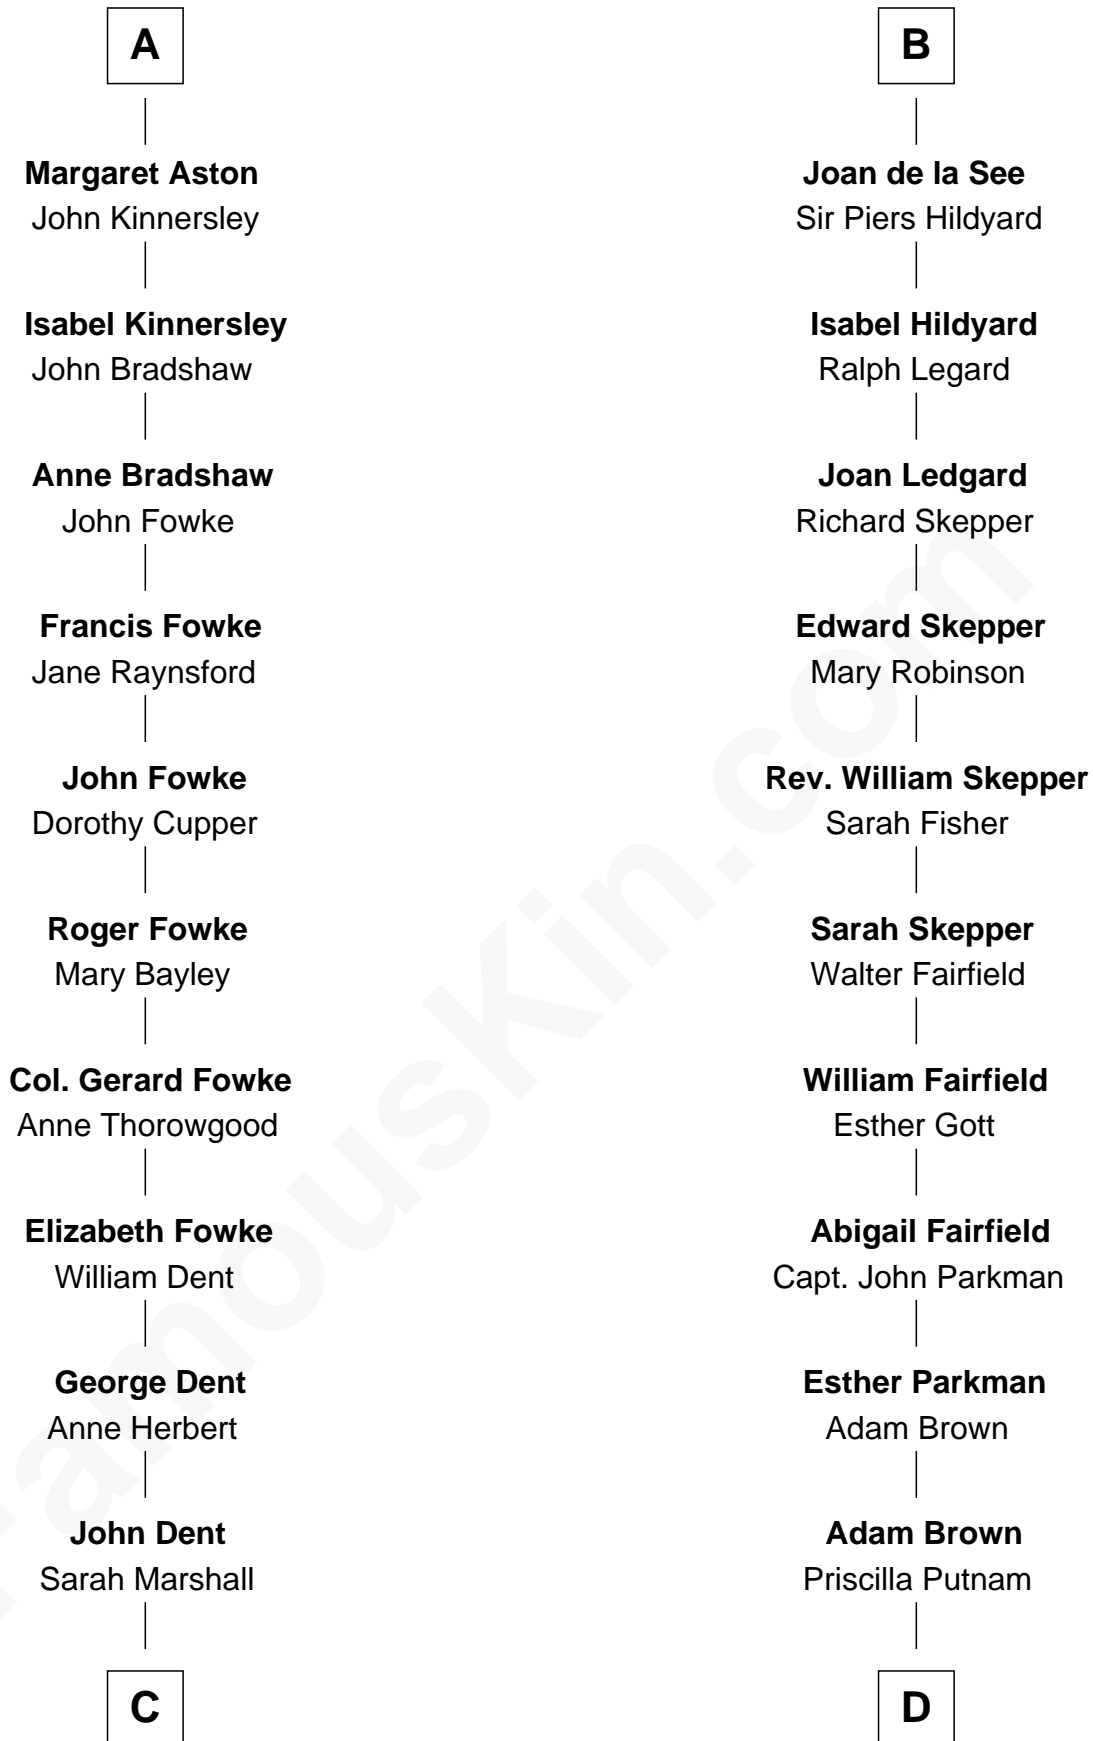

FamousKin.com
Relationship Chart of
General James Longstreet
Confederate Army - U.S. Civil War

19th cousin 2 times removed of

Calvin Coolidge
30th U.S. President

C

Thomas Marshall Dent

Anne Magruder

Mary Anna Dent

James Longstreet

General James Longstreet

Confederate Army - U.S. Civil War

D

Israel Putnam Brown

Sally Briggs

Sally Briggs Brown

Israel Chase Brewer

Sarah Almeda Brewer

Calvin Galusha Coolidge

Col. John Calvin Coolidge

Victoria Josephine Moor

Calvin Coolidge

30th U.S. President

FamousKin.com