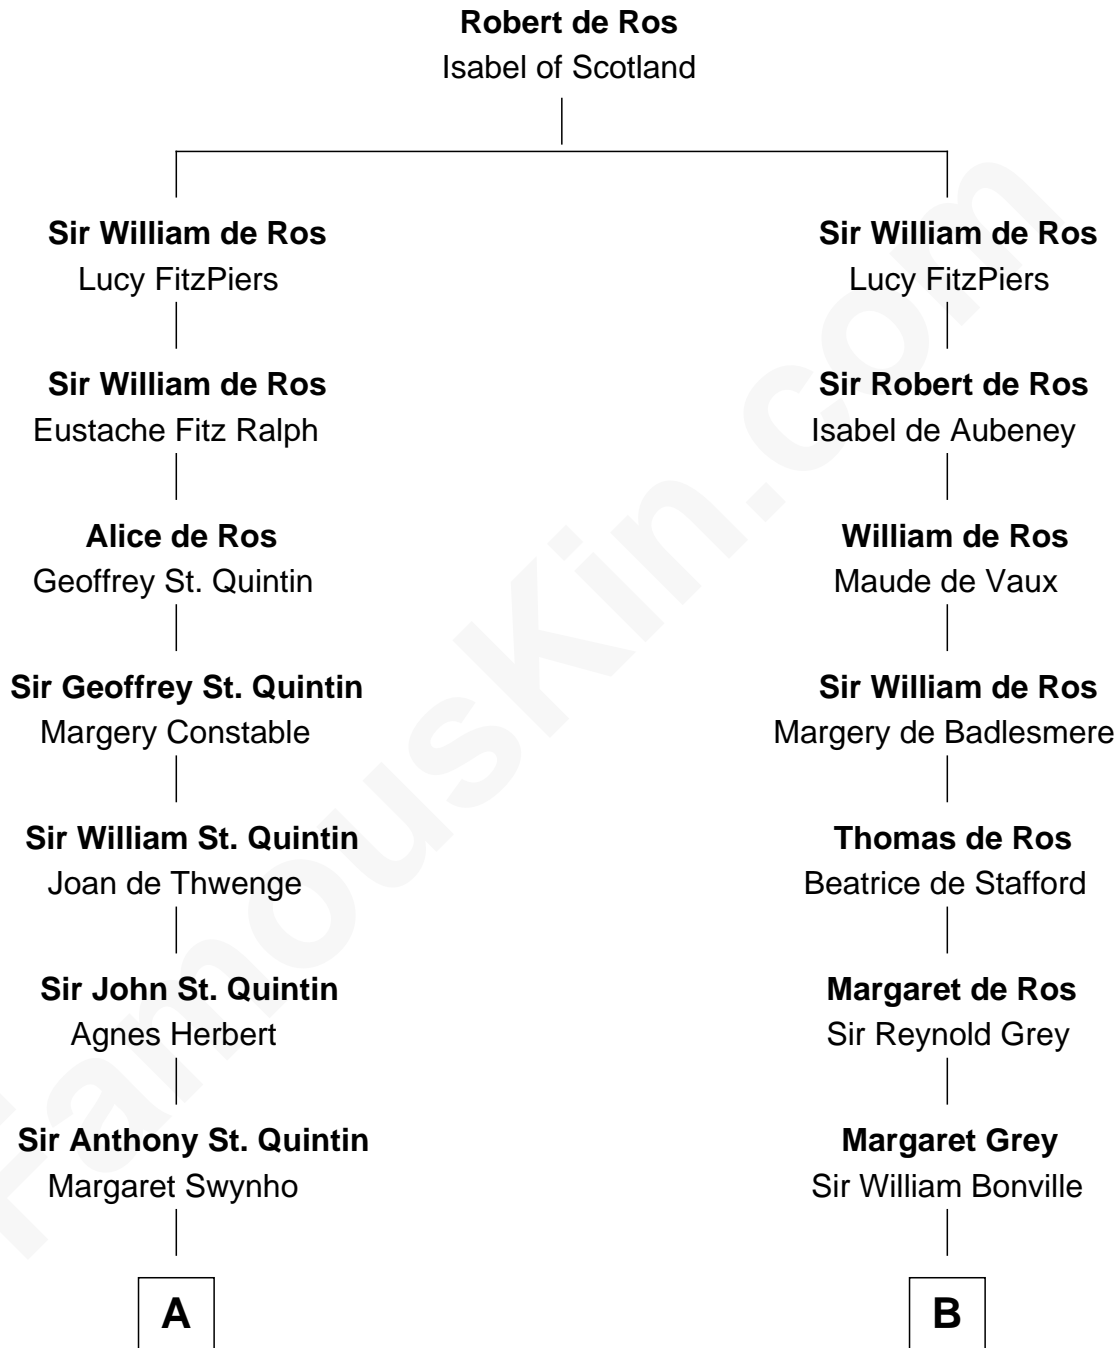

FamousKin.com
Relationship Chart of
General James Longstreet
Confederate Army - U.S. Civil War

18th cousin 2 times removed of

Bathsheba (Ruggles) Spooner

First woman executed for murder in U.S. by non-British government

C

James FitzRandolph
Deliverance Coward

Hannah FitzRandolph
William Longstreet

James Longstreet
Mary Anna Dent

General James Longstreet
Confederate Army - U.S. Civil War

D

Timothy Dwight Ruggles
Bathsheba Bourne

Bathsheba (Ruggles) Spooner
First Woman Executed in U.S.

FamousKin.com