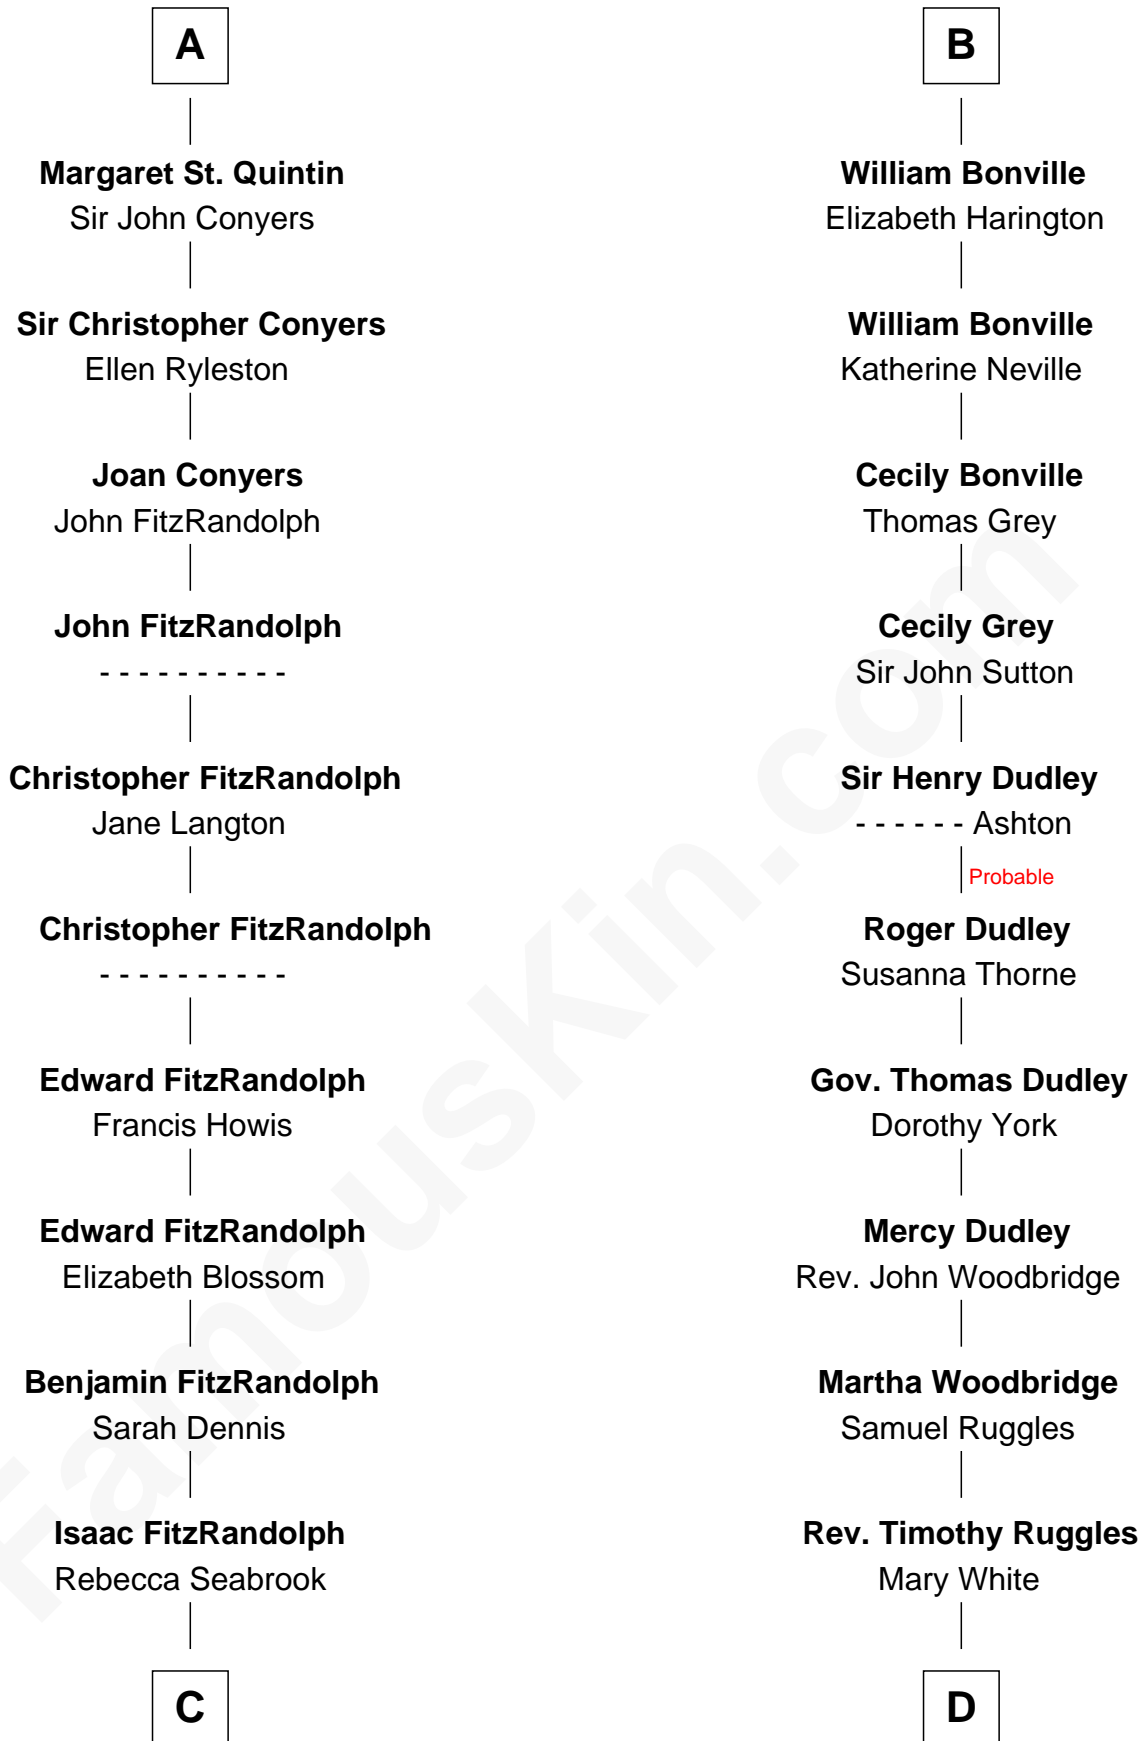

FamousKin.com
Relationship Chart of
General James Longstreet
Confederate Army - U.S. Civil War

18th cousin 2 times removed of

Bathsheba (Ruggles) Spooner

First woman executed for murder in U.S. by non-British government

C

James FitzRandolph
Deliverance Coward

Hannah FitzRandolph
William Longstreet

James Longstreet
Mary Anna Dent

General James Longstreet
Confederate Army - U.S. Civil War

D

Timothy Dwight Ruggles
Bathsheba Bourne

Bathsheba (Ruggles) Spooner
First Woman Executed in U.S.

FamousKin.com