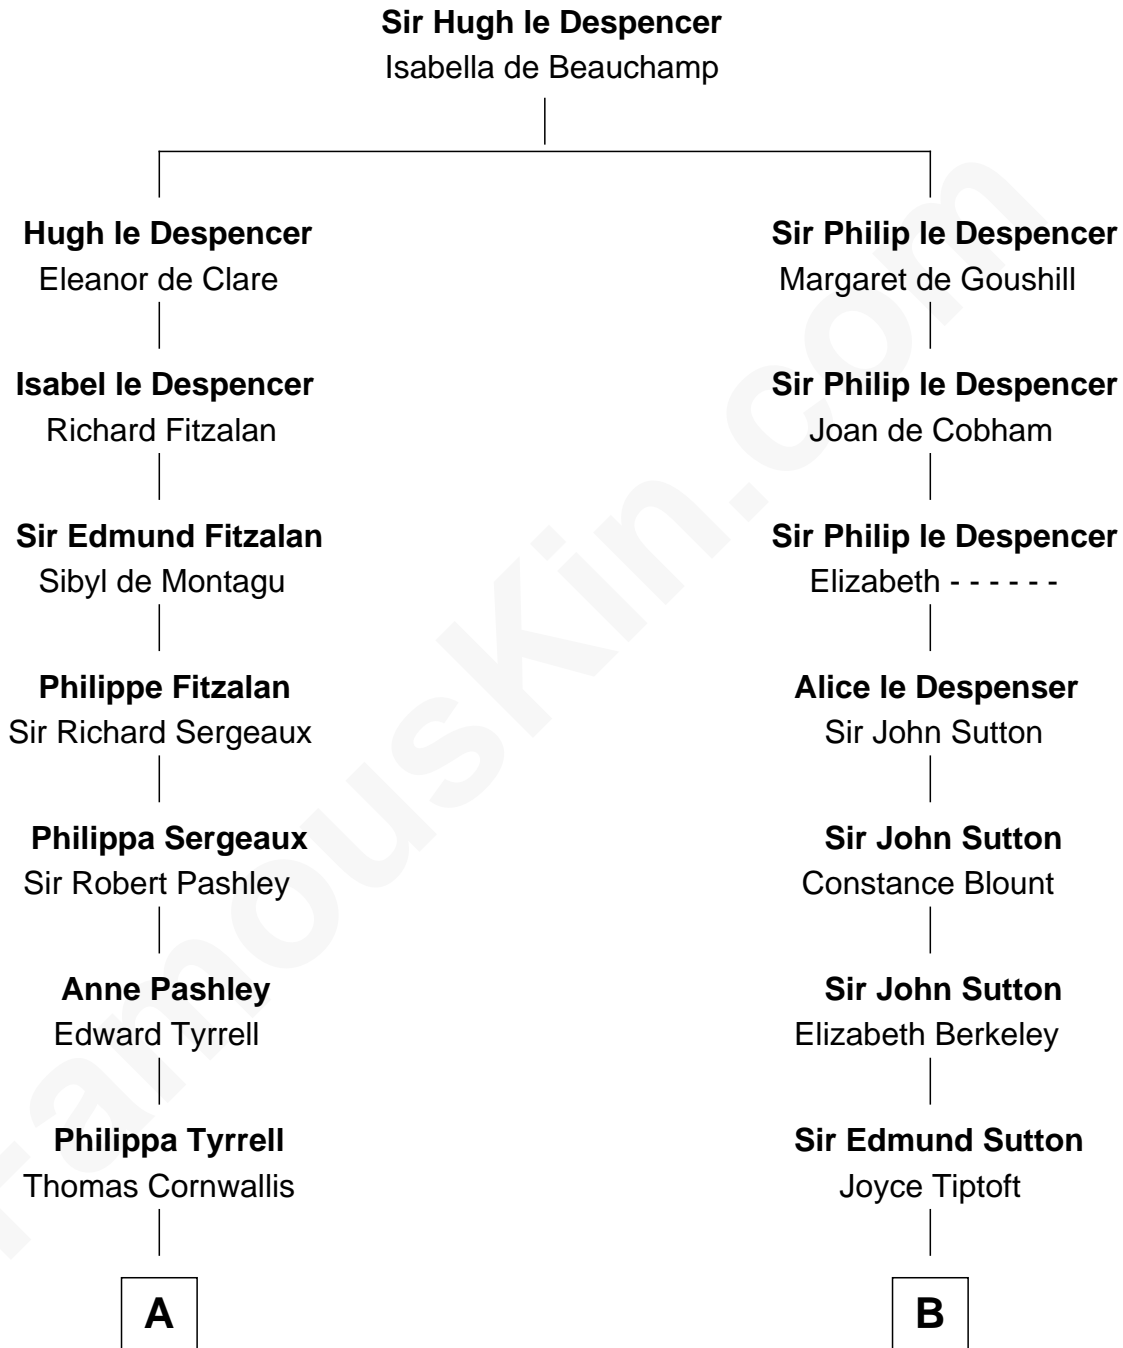

FamousKin.com
Relationship Chart of
General James Longstreet
Confederate Army - U.S. Civil War

16th cousin 3 times removed of

Bathsheba (Ruggles) Spooner

First woman executed for murder in U.S. by non-British government

C

—
Hannah FitzRandolph

William Longstreet

—
James Longstreet

Mary Anna Dent

—
General James Longstreet

Confederate Army - U.S. Civil War

FamousKin.com