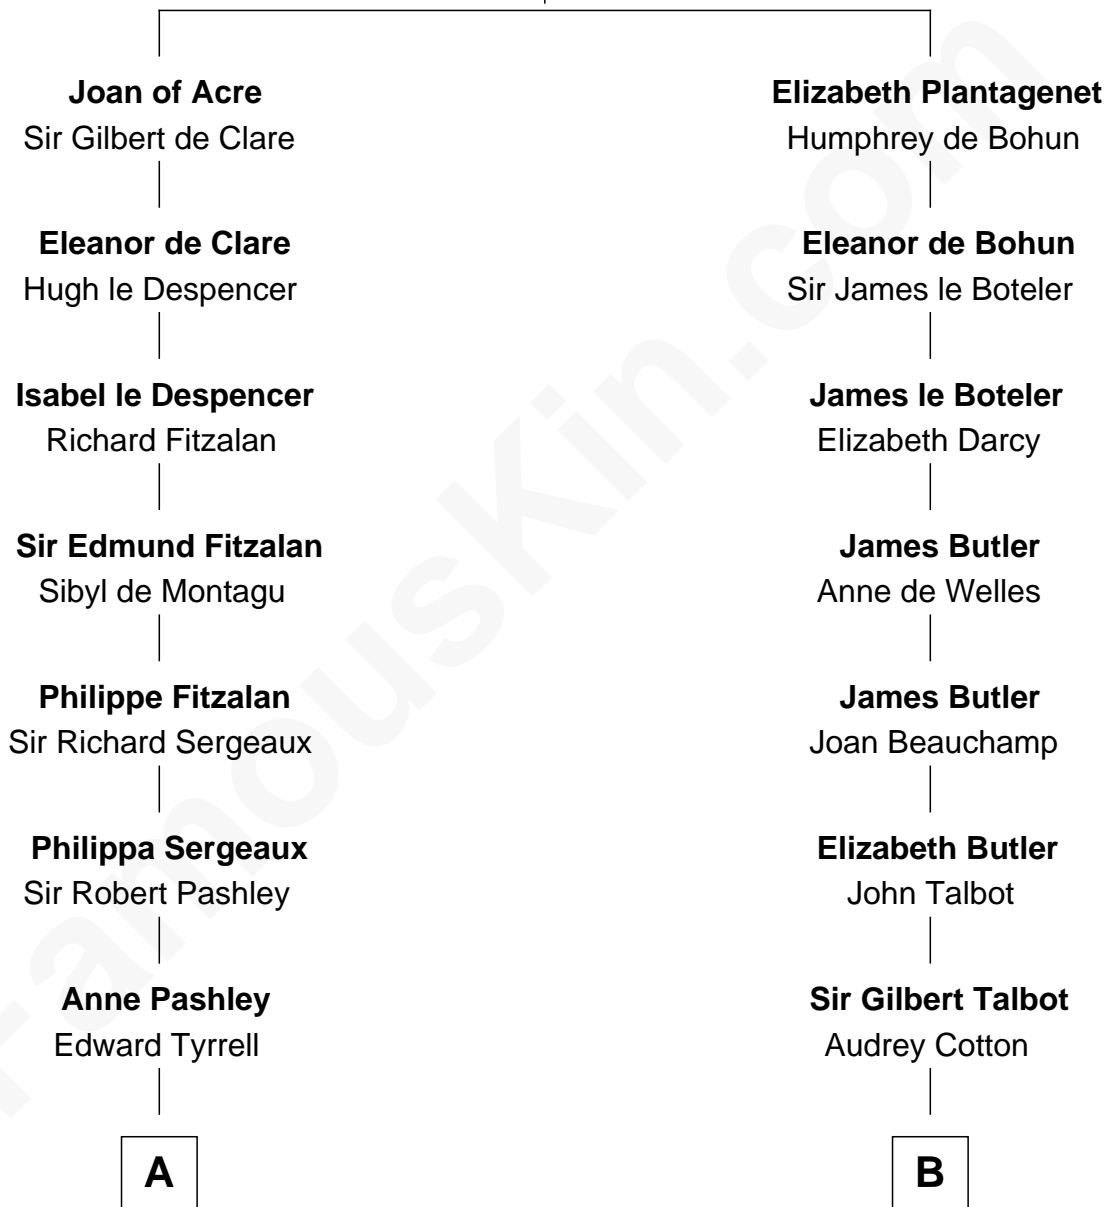

FamousKin.com
Relationship Chart of
General James Longstreet
Confederate Army - U.S. Civil War

20th cousin of

Norman Rockwell
American Artist

King Edward I
 Eleanor of Castile

C

Deliverance Coward

James FitzRandolph

Hannah FitzRandolph

William Longstreet

James Longstreet

Mary Anna Dent

General James Longstreet

Confederate Army - U.S. Civil War

D

Samuel Darling Rockwell