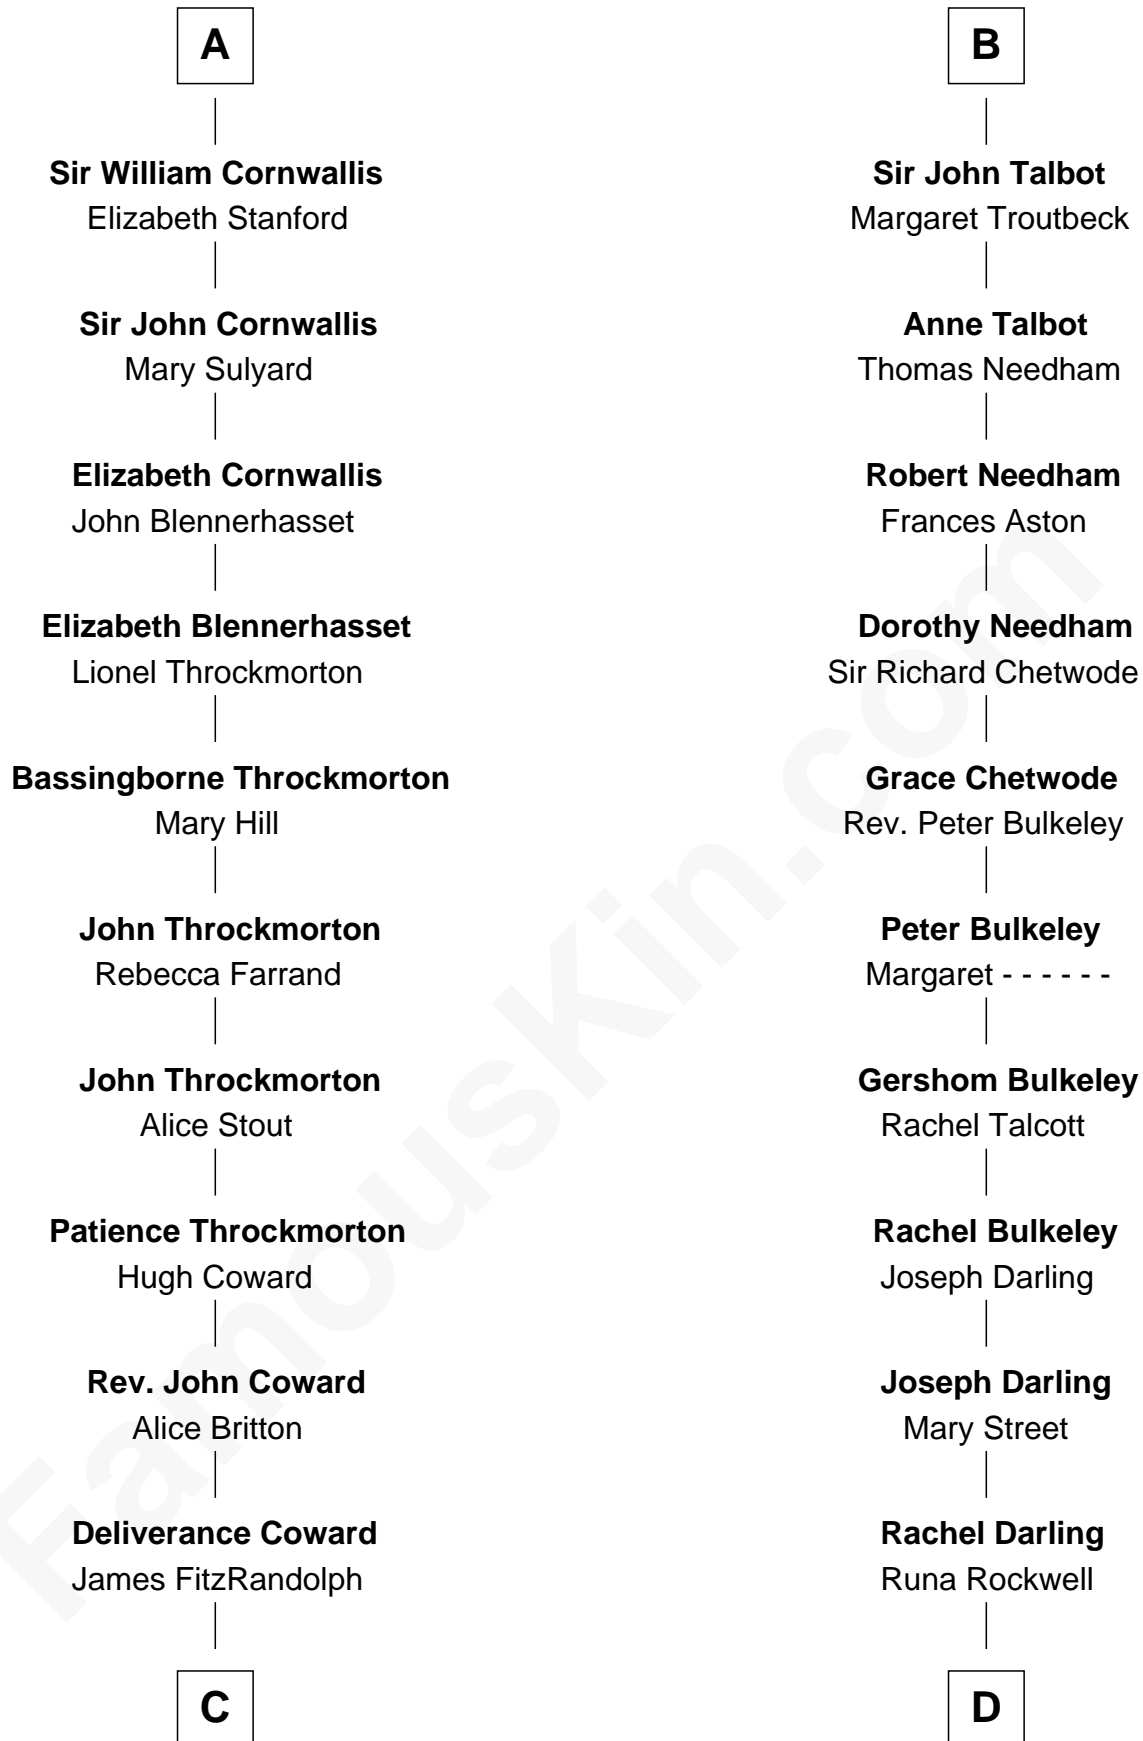

FamousKin.com
Relationship Chart of
General James Longstreet
Confederate Army - U.S. Civil War

19th cousin 1 time removed of

Norman Rockwell
American Artist

C

Hannah FitzRandolph

William Longstreet

James Longstreet

Mary Anna Dent

General James Longstreet

Confederate Army - U.S. Civil War

D

Samuel Darling Rockwell

Orilla Janes Sherman

John William Rockwell

Phebe Boyce Waring

Jarvis Waring Rockwell

Anne Mary Hill

Norman Rockwell

American Artist

FamousKin.com