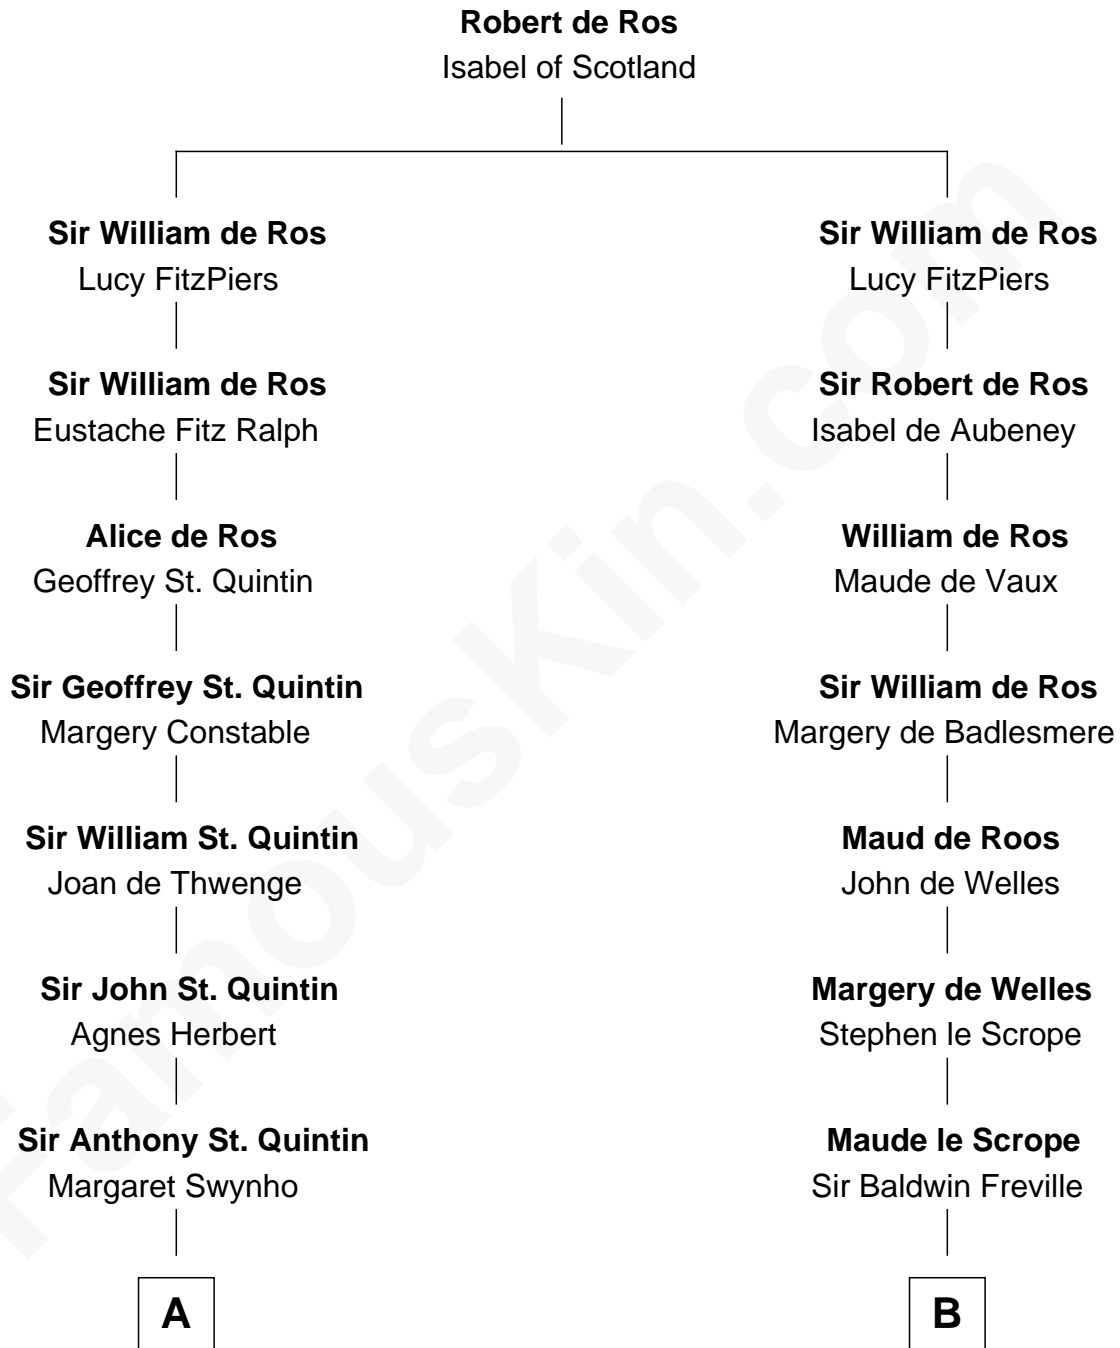

FamousKin.com
Relationship Chart of
General James Longstreet
Confederate Army - U.S. Civil War

19th cousin 1 time removed of
Nicholas Gilman
Signer of the U.S. Constitution

C

James FitzRandolph
Deliverance Coward

Hannah FitzRandolph
William Longstreet

James Longstreet
Mary Anna Dent

General James Longstreet
Confederate Army - U.S. Civil War

D

Rev. John Taylor
Elizabeth Rogers

Ann Taylor
Nicholas Gilman

Nicholas Gilman
Signer of the U.S. Constitution