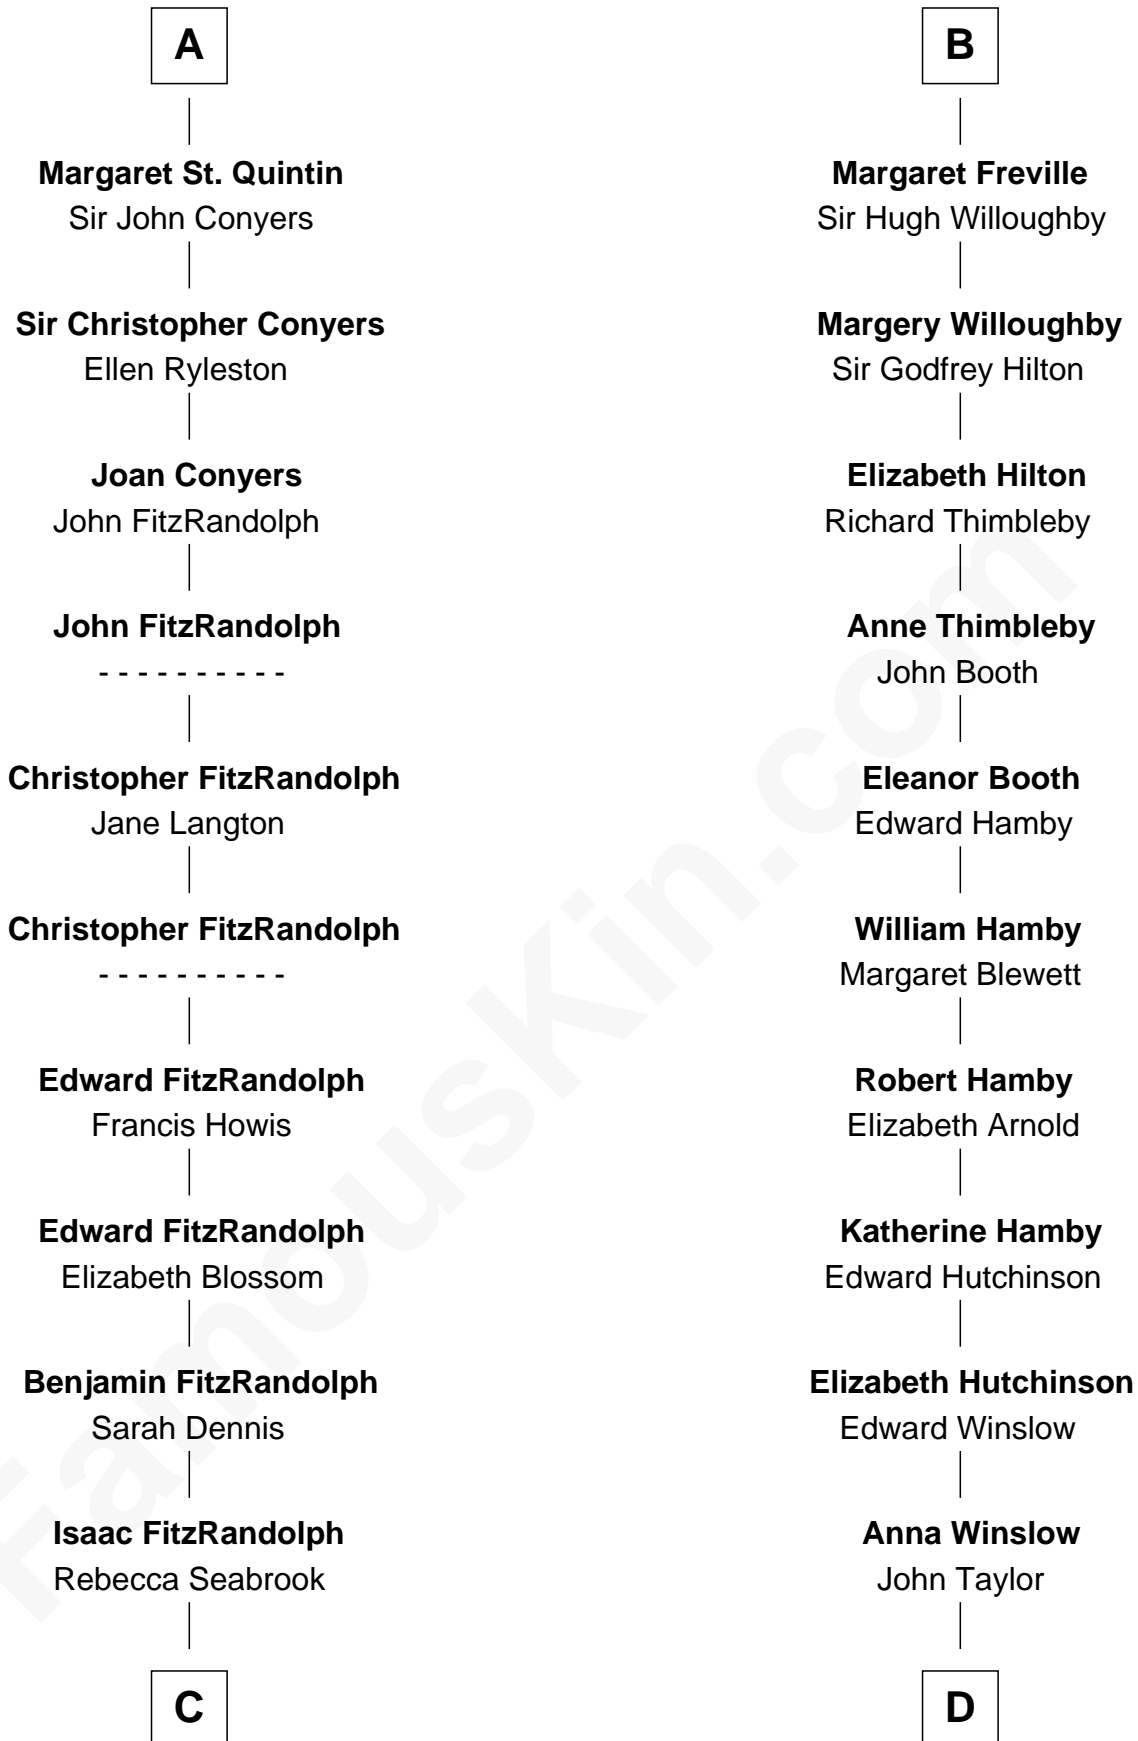

FamousKin.com
Relationship Chart of
General James Longstreet
Confederate Army - U.S. Civil War

19th cousin 1 time removed of
Nicholas Gilman
Signer of the U.S. Constitution

C

James FitzRandolph
Deliverance Coward

Hannah FitzRandolph
William Longstreet

James Longstreet
Mary Anna Dent

General James Longstreet
Confederate Army - U.S. Civil War

D

Rev. John Taylor
Elizabeth Rogers

Ann Taylor
Nicholas Gilman

Nicholas Gilman
Signer of the U.S. Constitution