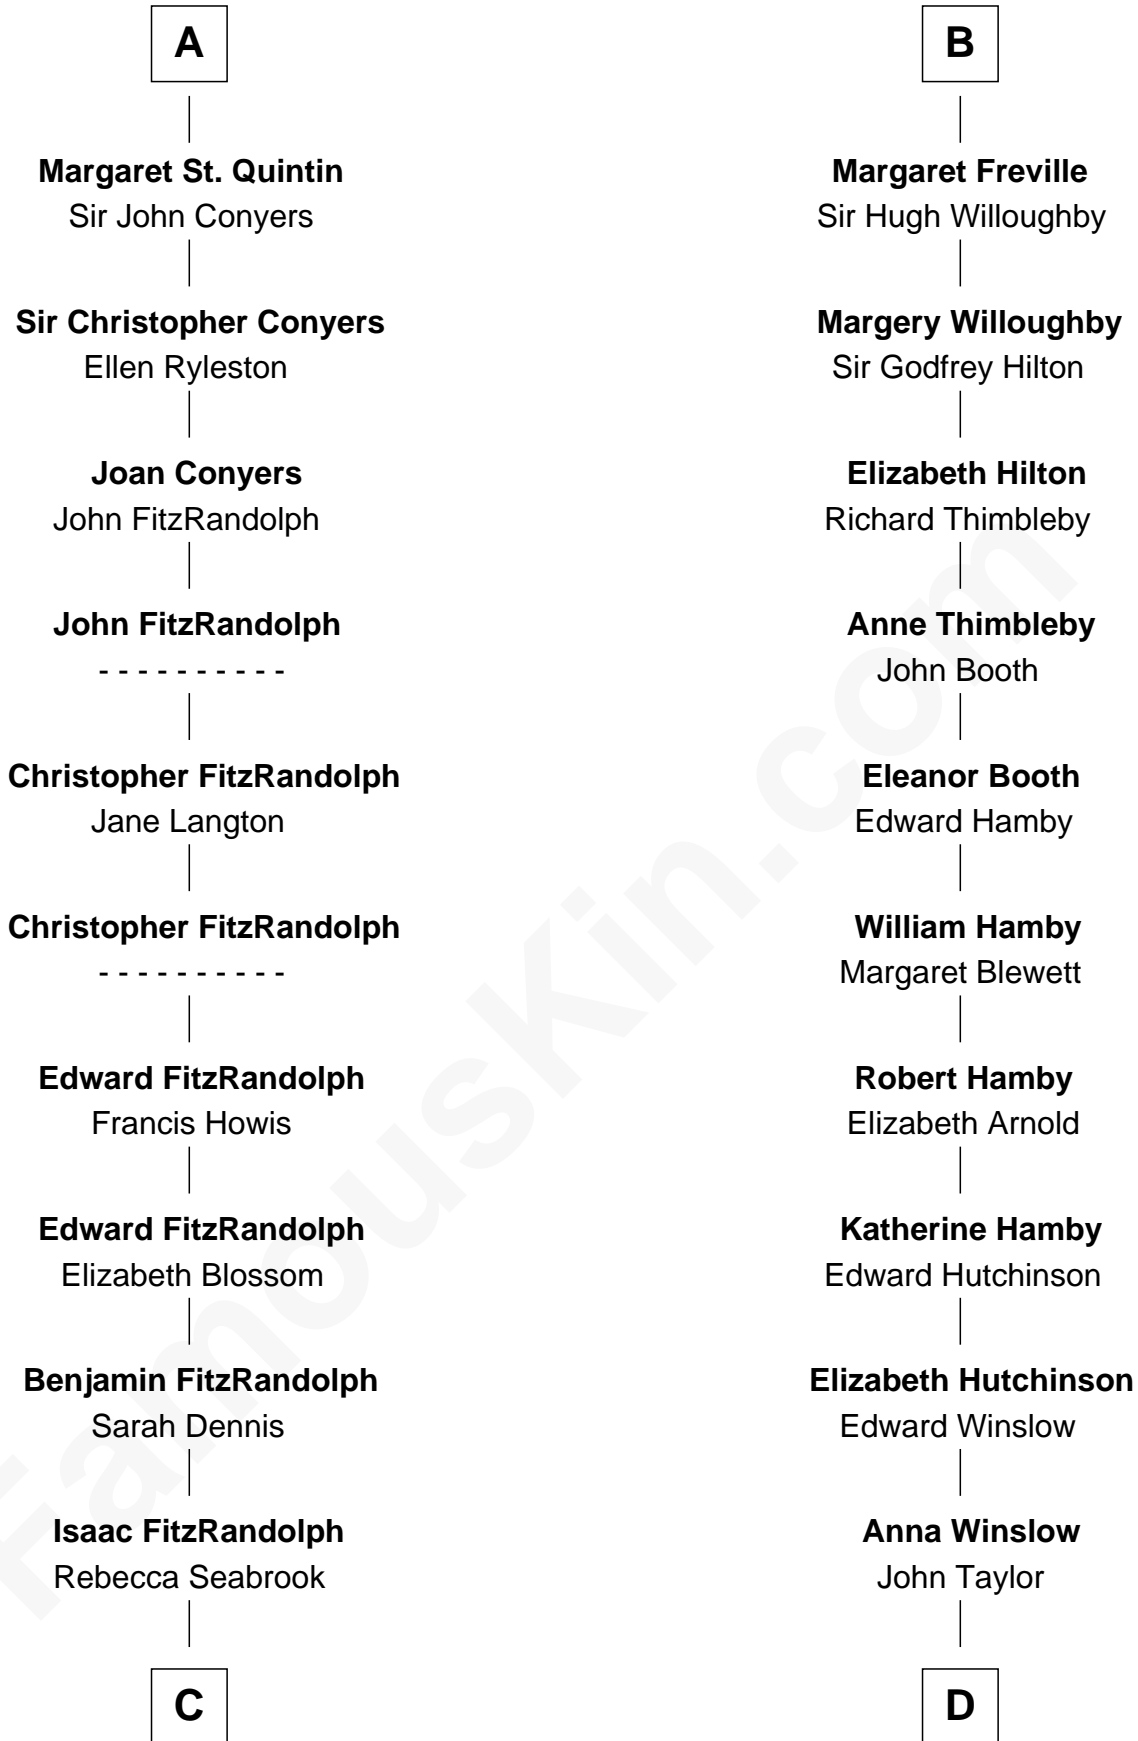

FamousKin.com
Relationship Chart of
General James Longstreet
Confederate Army - U.S. Civil War

19th cousin 1 time removed of
Nicholas Gilman
Signer of the U.S. Constitution

Reginald FitzPiers

C

James FitzRandolph
Deliverance Coward

Hannah FitzRandolph
William Longstreet

James Longstreet
Mary Anna Dent

General James Longstreet
Confederate Army - U.S. Civil War

D

Rev. John Taylor
Elizabeth Rogers

Ann Taylor
Nicholas Gilman

Nicholas Gilman
Signer of the U.S. Constitution