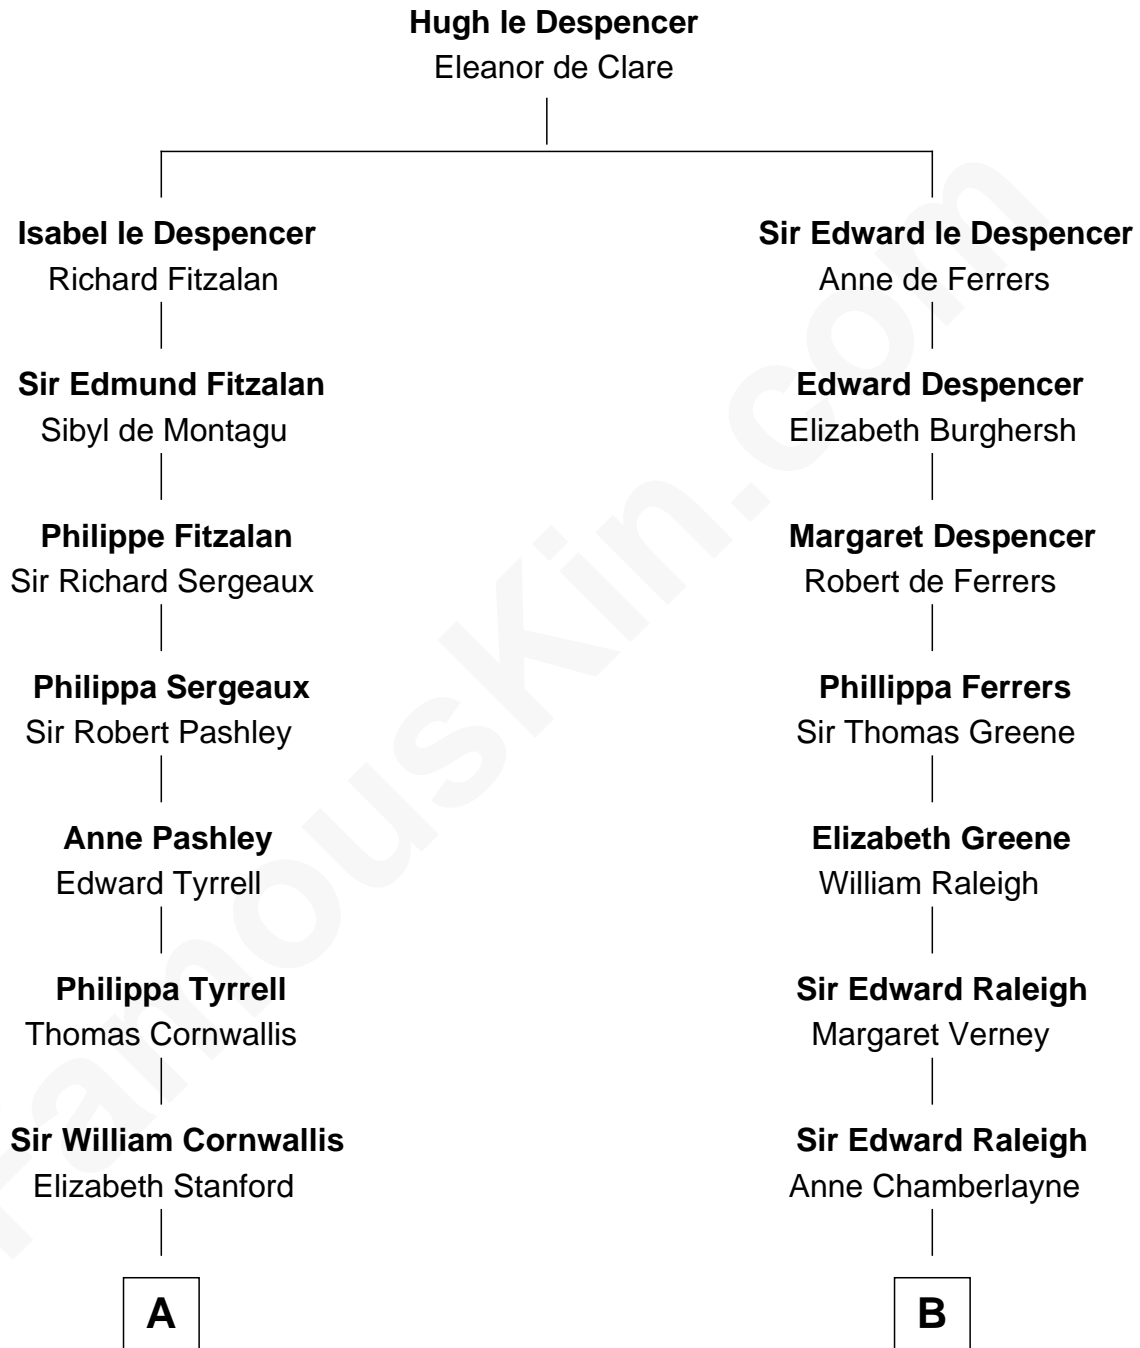

FamousKin.com
Relationship Chart of
General James Longstreet
Confederate Army - U.S. Civil War
 16th cousin 2 times removed of

Nicholas Gilman
Signer of the U.S. Constitution

C

James Longstreet

Mary Anna Dent

General James Longstreet

Confederate Army - U.S. Civil War

FamousKin.com