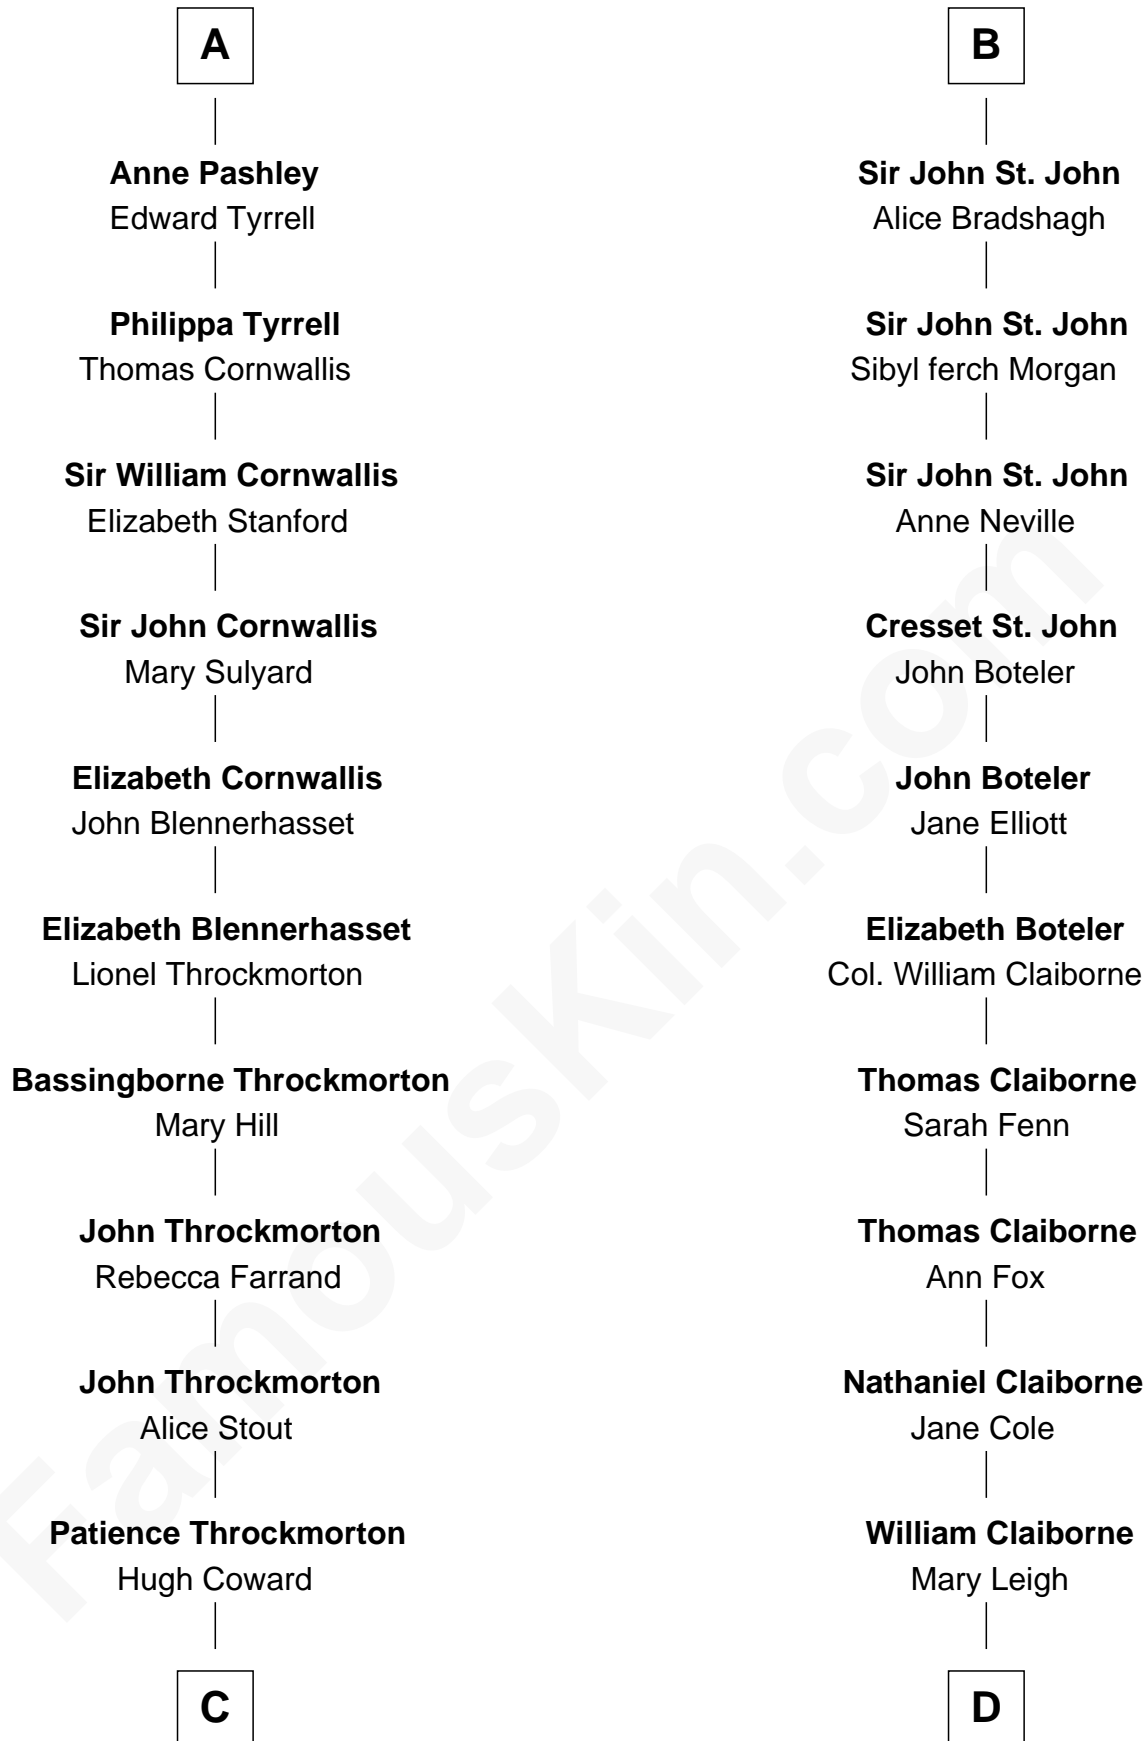

FamousKin.com
Relationship Chart of
General James Longstreet
Confederate Army - U.S. Civil War

21st cousin of

Liz Claiborne

Fashion Designer and Founder of Liz Claiborne Inc.

C

Rev. John Coward

Alice Britton

Deliverance Coward

James FitzRandolph

Hannah FitzRandolph

William Longstreet

James Longstreet

Mary Anna Dent

General James Longstreet

Confederate Army - U.S. Civil War