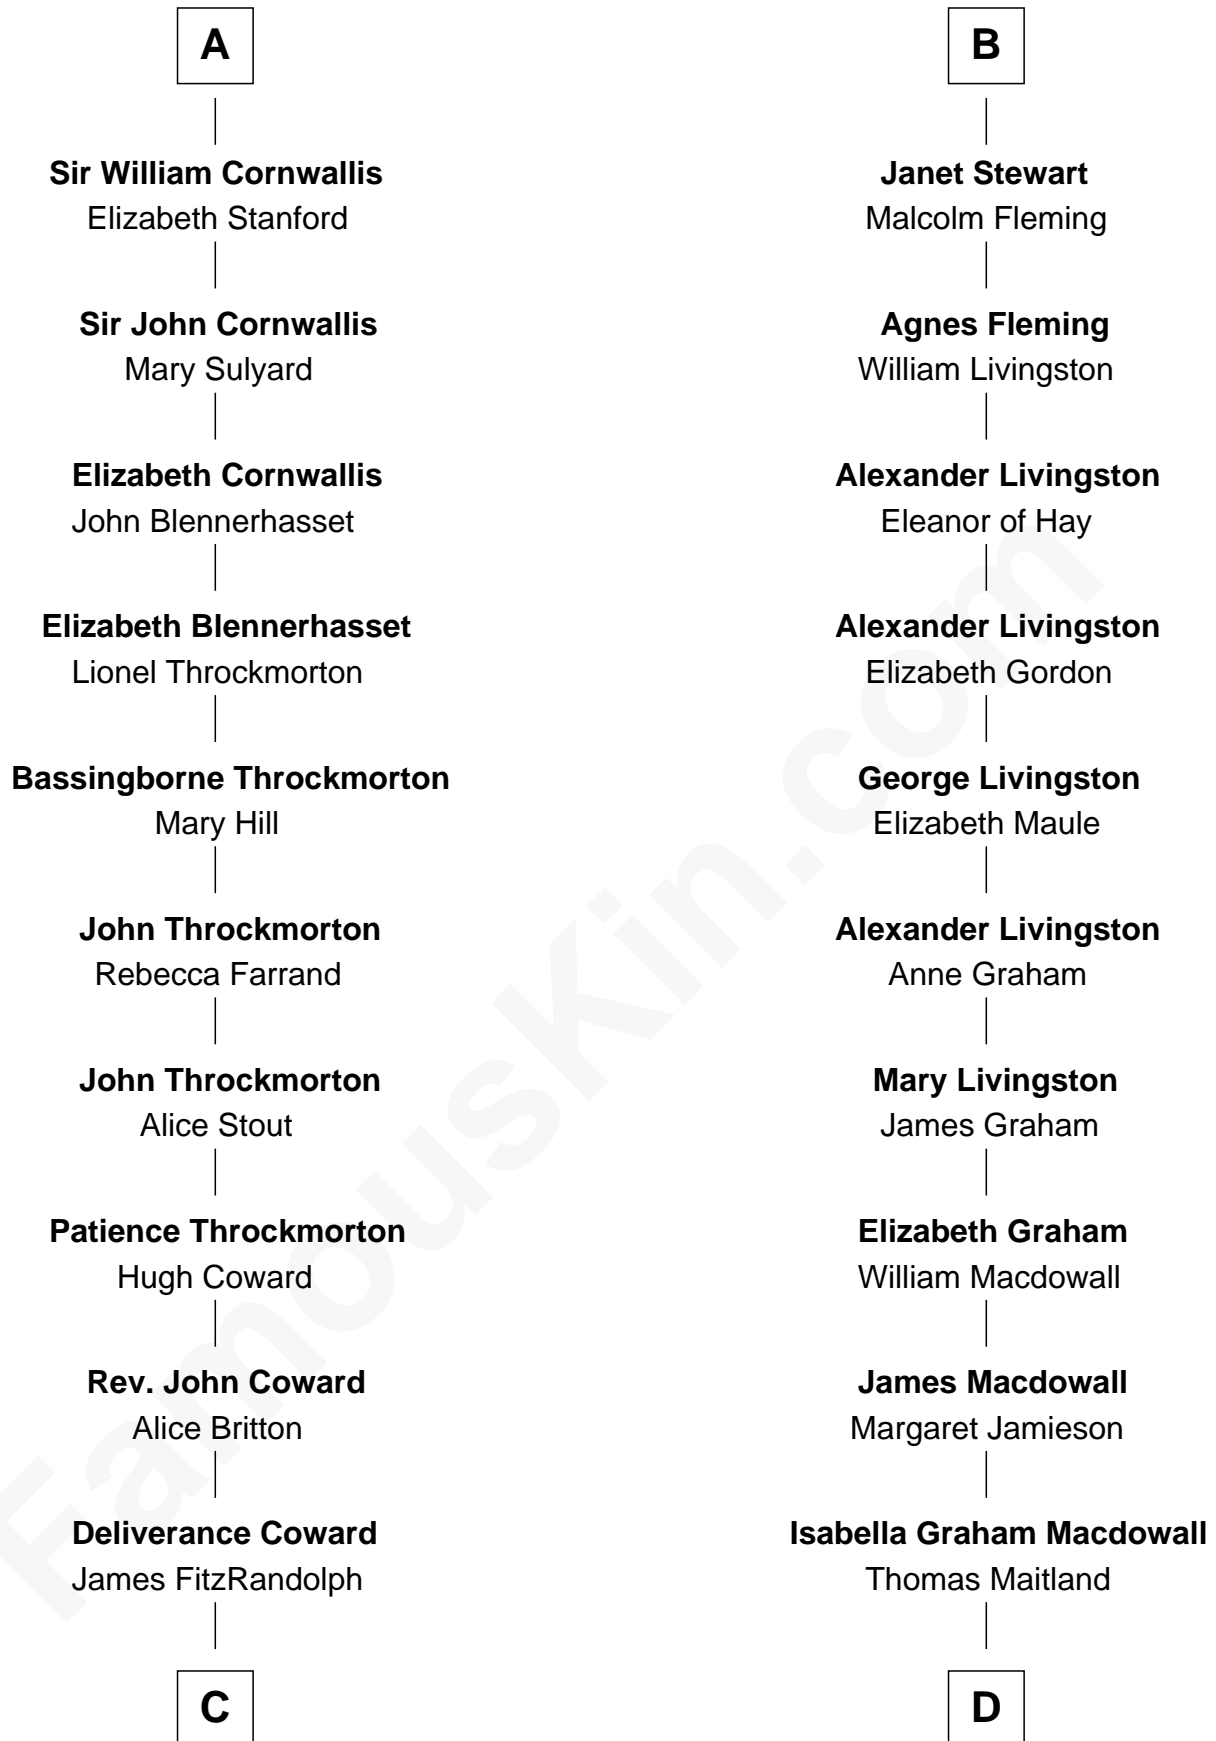

**FamousKin.com**  
**Relationship Chart of**  
**General James Longstreet**  
*Confederate Army - U.S. Civil War*  
 19th cousin 2 times removed of

**Howard Dean**  
*79th Governor of Vermont*

**C**

**Hannah FitzRandolph**

William Longstreet

**James Longstreet**

Mary Anna Dent

**General James Longstreet**

*Confederate Army - U.S. Civil War*

**D**

**James William Maitland**

Agnes Jane O'Reilly

**Thomas A. Maitland**

Helen Abby Van Voorhis

**James William Maitland**

Sylvia Wigglesworth

**Andrea Belden Maitland**

Howard Brush Dean

**Howard Dean**

*79th Governor of Vermont*