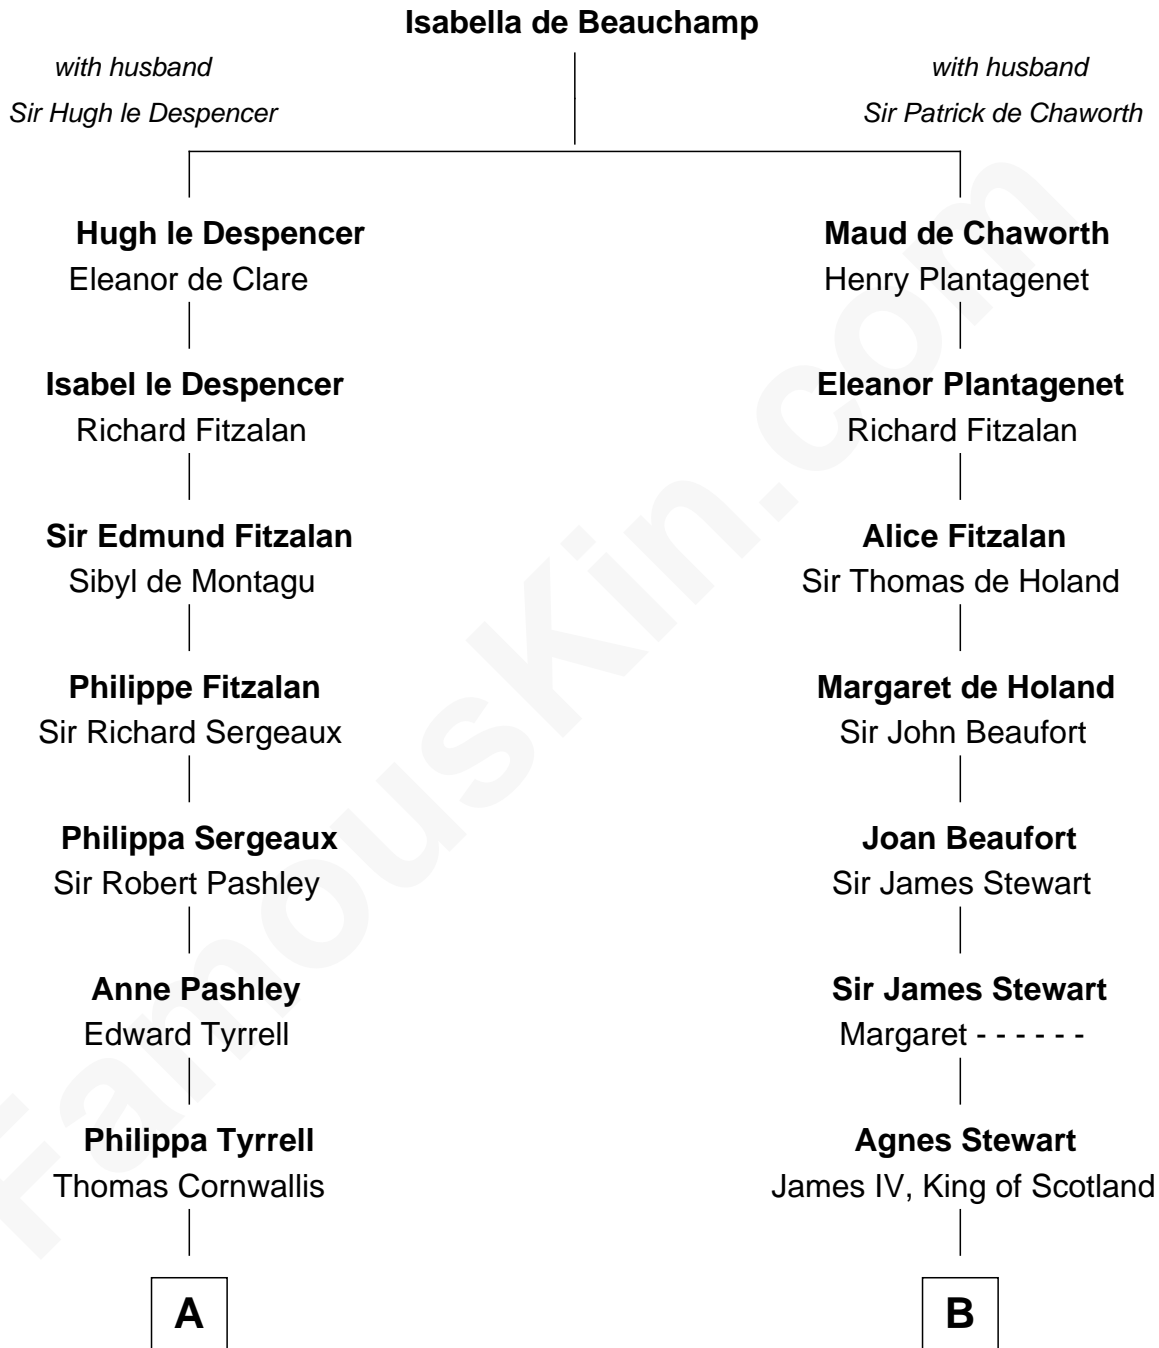

**FamousKin.com**  
**Relationship Chart of**  
**General James Longstreet**  
*Confederate Army - U.S. Civil War*  
 19th cousin 2 times removed of

**Howard Dean**  
*79th Governor of Vermont*

**C**

**Hannah FitzRandolph**

William Longstreet

**James Longstreet**

Mary Anna Dent

**General James Longstreet**

*Confederate Army - U.S. Civil War*

**D**

**James William Maitland**

Agnes Jane O'Reilly