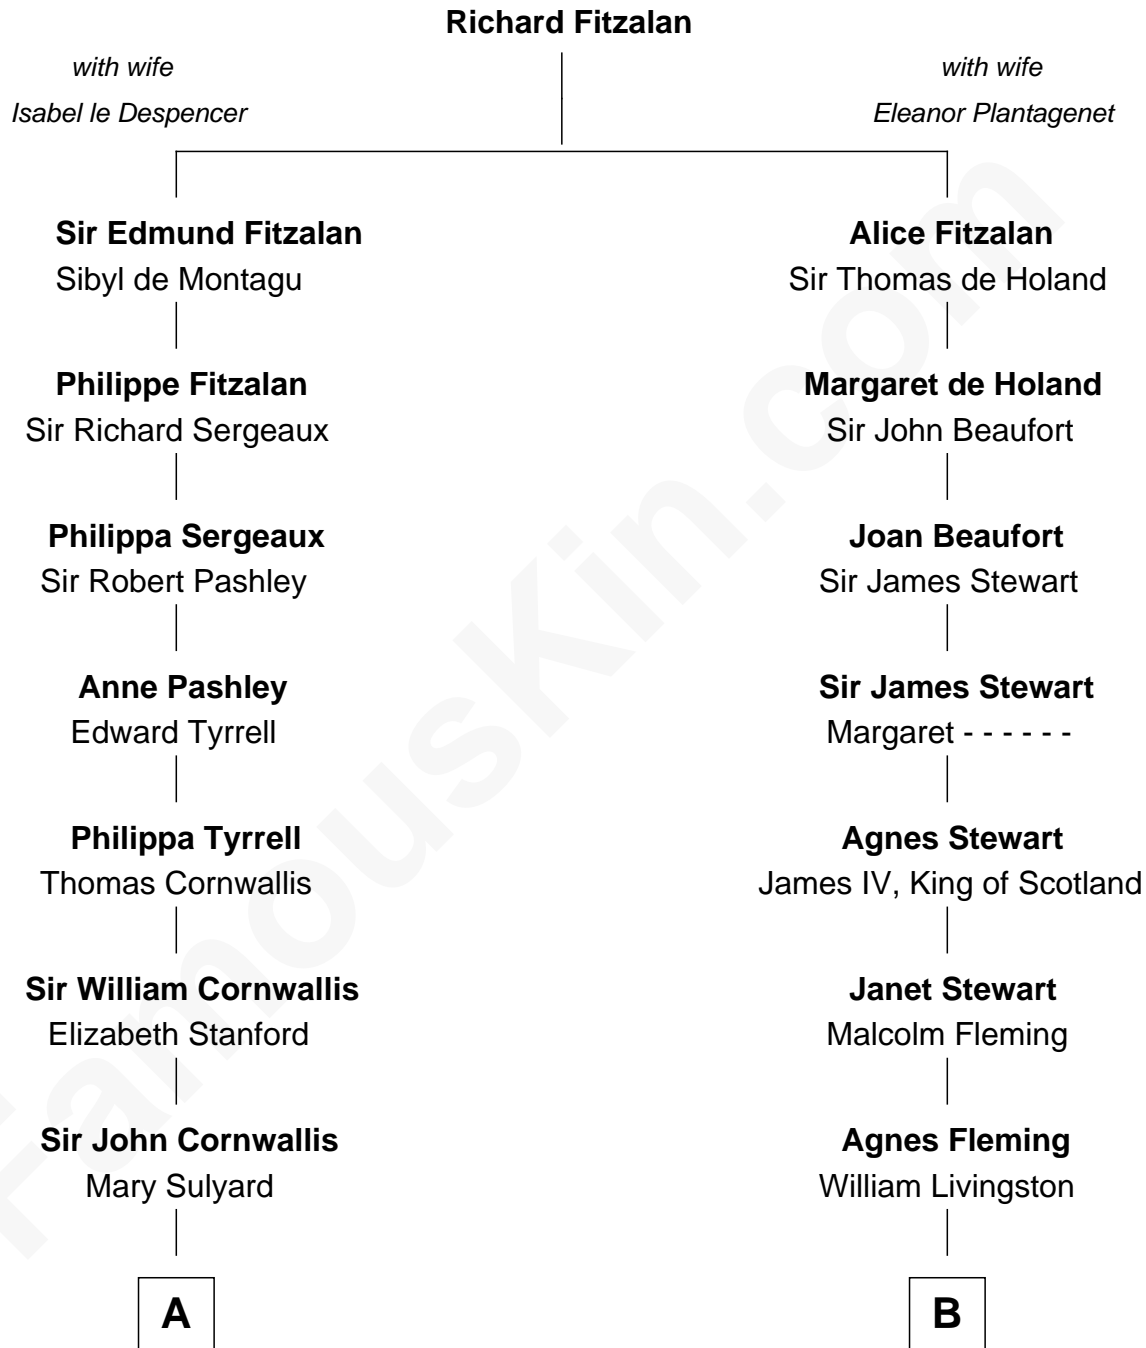

FamousKin.com
Relationship Chart of
General James Longstreet
Confederate Army - U.S. Civil War
 17th cousin 2 times removed of

Howard Dean
79th Governor of Vermont

C

James William Maitland

Sylvia Wigglesworth

Andrea Belden Maitland

Howard Brush Dean

Howard Dean

79th Governor of Vermont

FamousKin.com