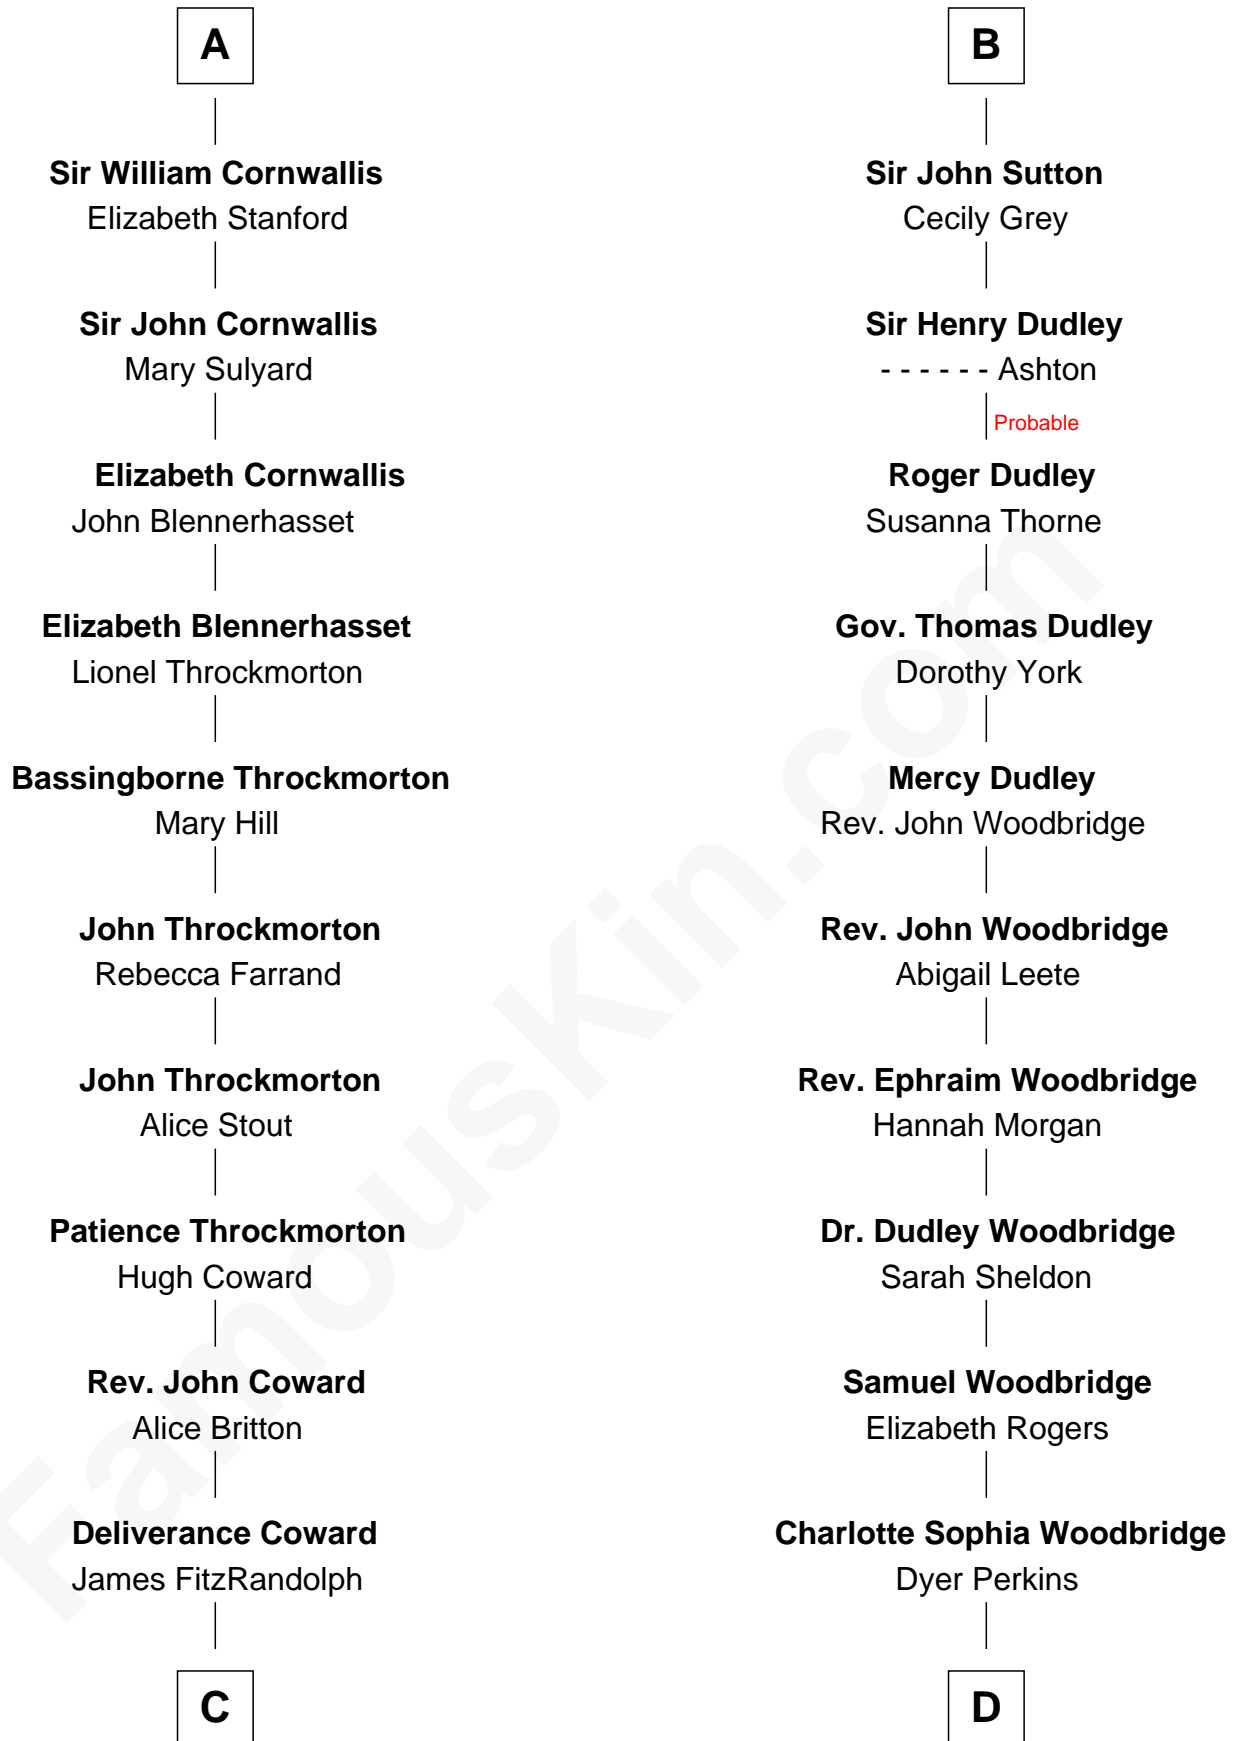

FamousKin.com
Relationship Chart of
General James Longstreet
Confederate Army - U.S. Civil War

19th cousin 1 time removed of

Humphrey Bogart
Movie Actor

C

Hannah FitzRandolph

William Longstreet

James Longstreet

Mary Anna Dent

General James Longstreet

Confederate Army - U.S. Civil War

D

Elizabeth Rogers Perkins

Harvey Humphrey

John Perkins Humphrey

Frances Dewey Churchill