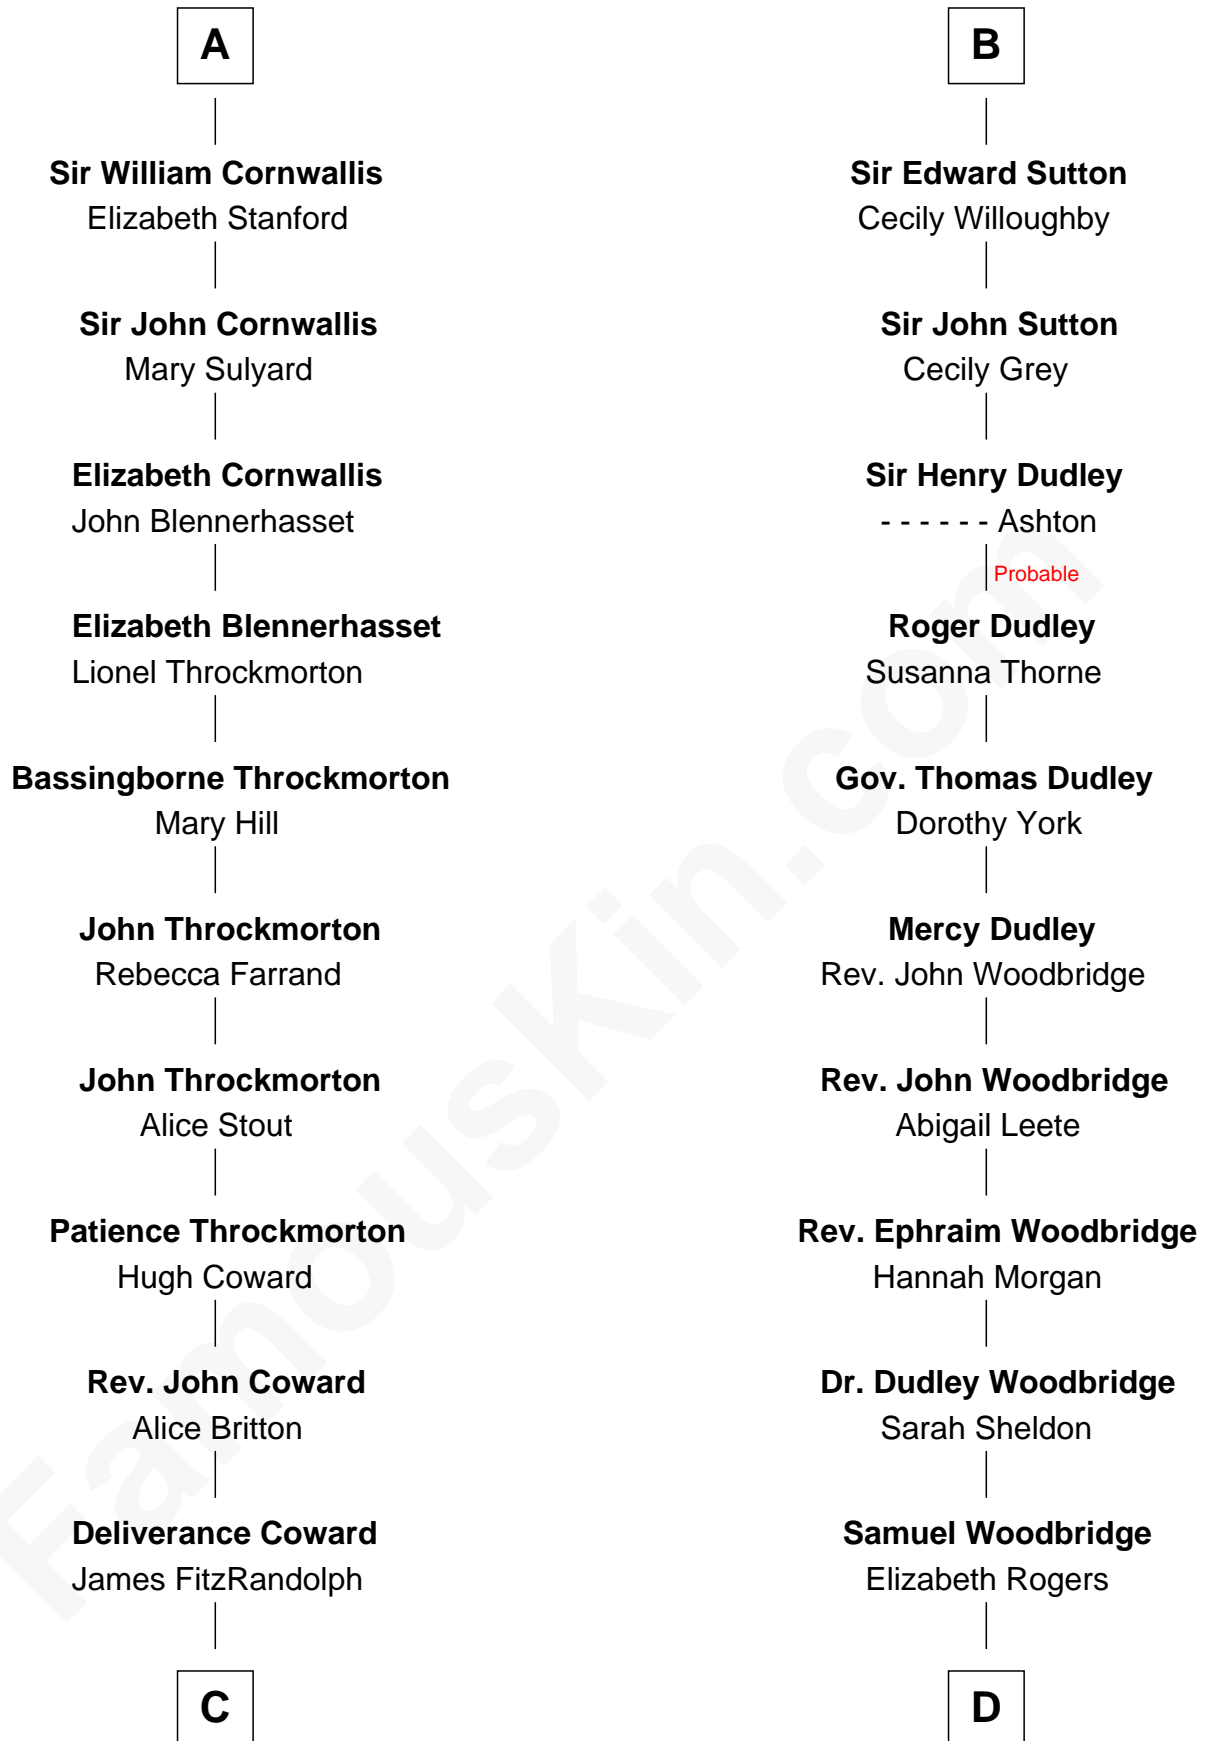

**FamousKin.com**  
**Relationship Chart of**  
**General James Longstreet**  
*Confederate Army - U.S. Civil War*  
 19th cousin 2 times removed of

**Humphrey Bogart**  
*Movie Actor*

**C**

**Hannah FitzRandolph**

William Longstreet

**James Longstreet**

Mary Anna Dent

**General James Longstreet**

*Confederate Army - U.S. Civil War*

**D**

**Charlotte Sophia Woodbridge**

Dyer Perkins

**Elizabeth Rogers Perkins**

Harvey Humphrey

**John Perkins Humphrey**

Frances Dewey Churchill

**Maud Humphrey**

Dr. Belmont Deforest Bogart

**Humphrey Bogart**

*Movie Actor*