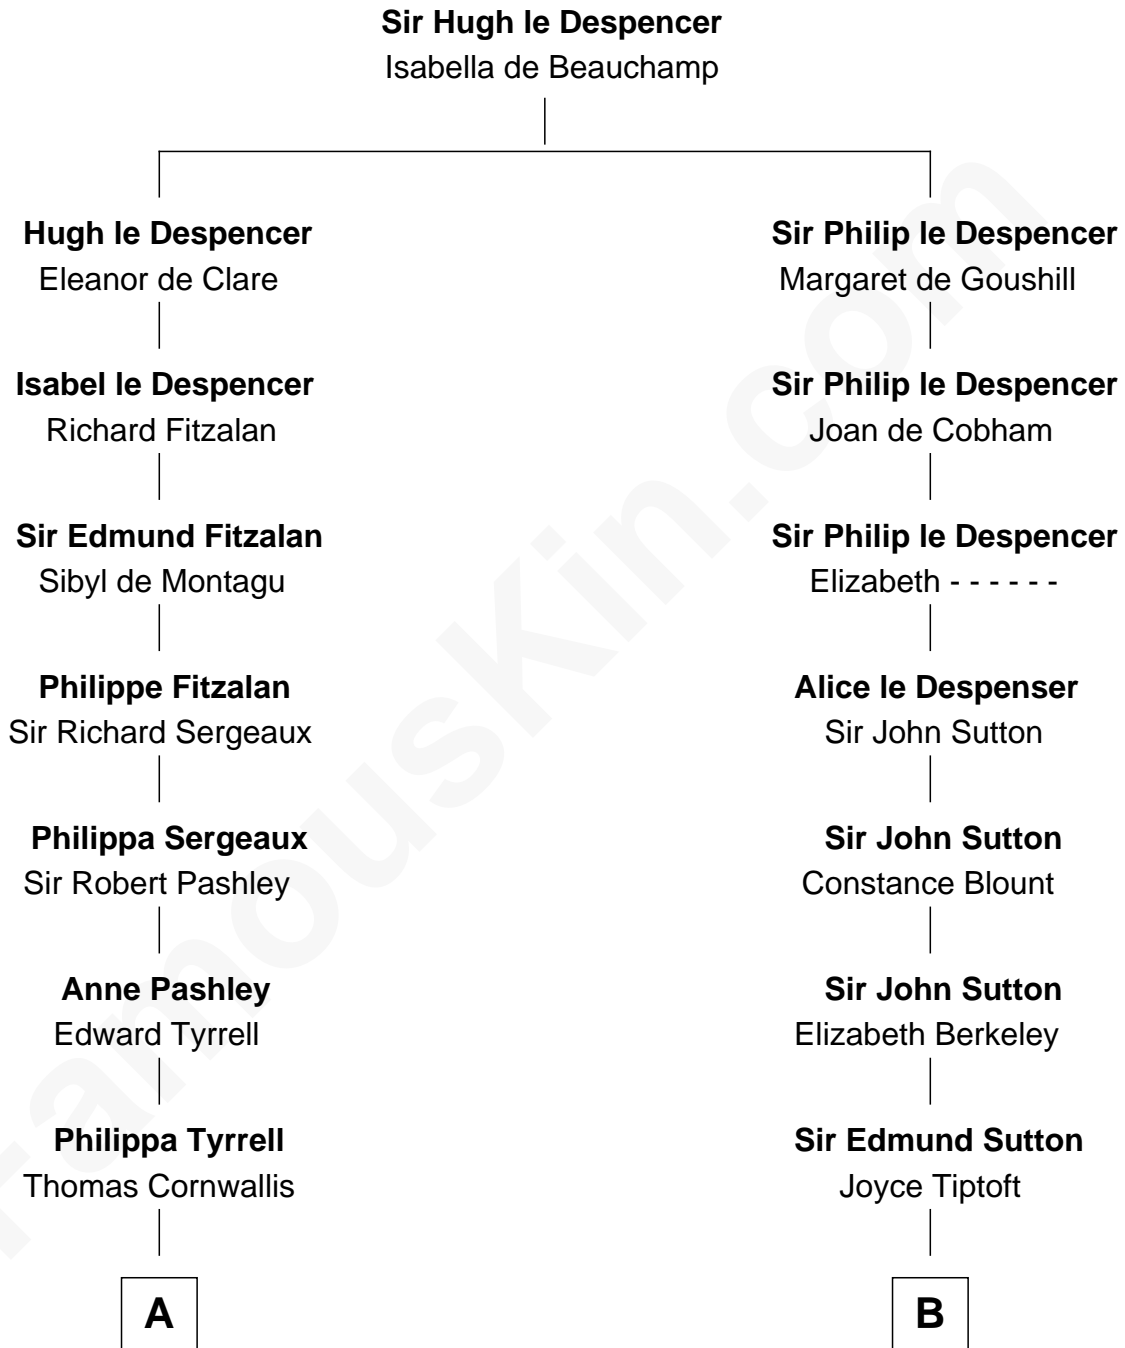

**FamousKin.com**  
**Relationship Chart of**  
**General James Longstreet**  
*Confederate Army - U.S. Civil War*  
 19th cousin 2 times removed of

**Humphrey Bogart**  
*Movie Actor*

**C**

**Hannah FitzRandolph**

William Longstreet

**James Longstreet**

Mary Anna Dent

**General James Longstreet**

*Confederate Army - U.S. Civil War*

**D**

**Charlotte Sophia Woodbridge**

Dyer Perkins