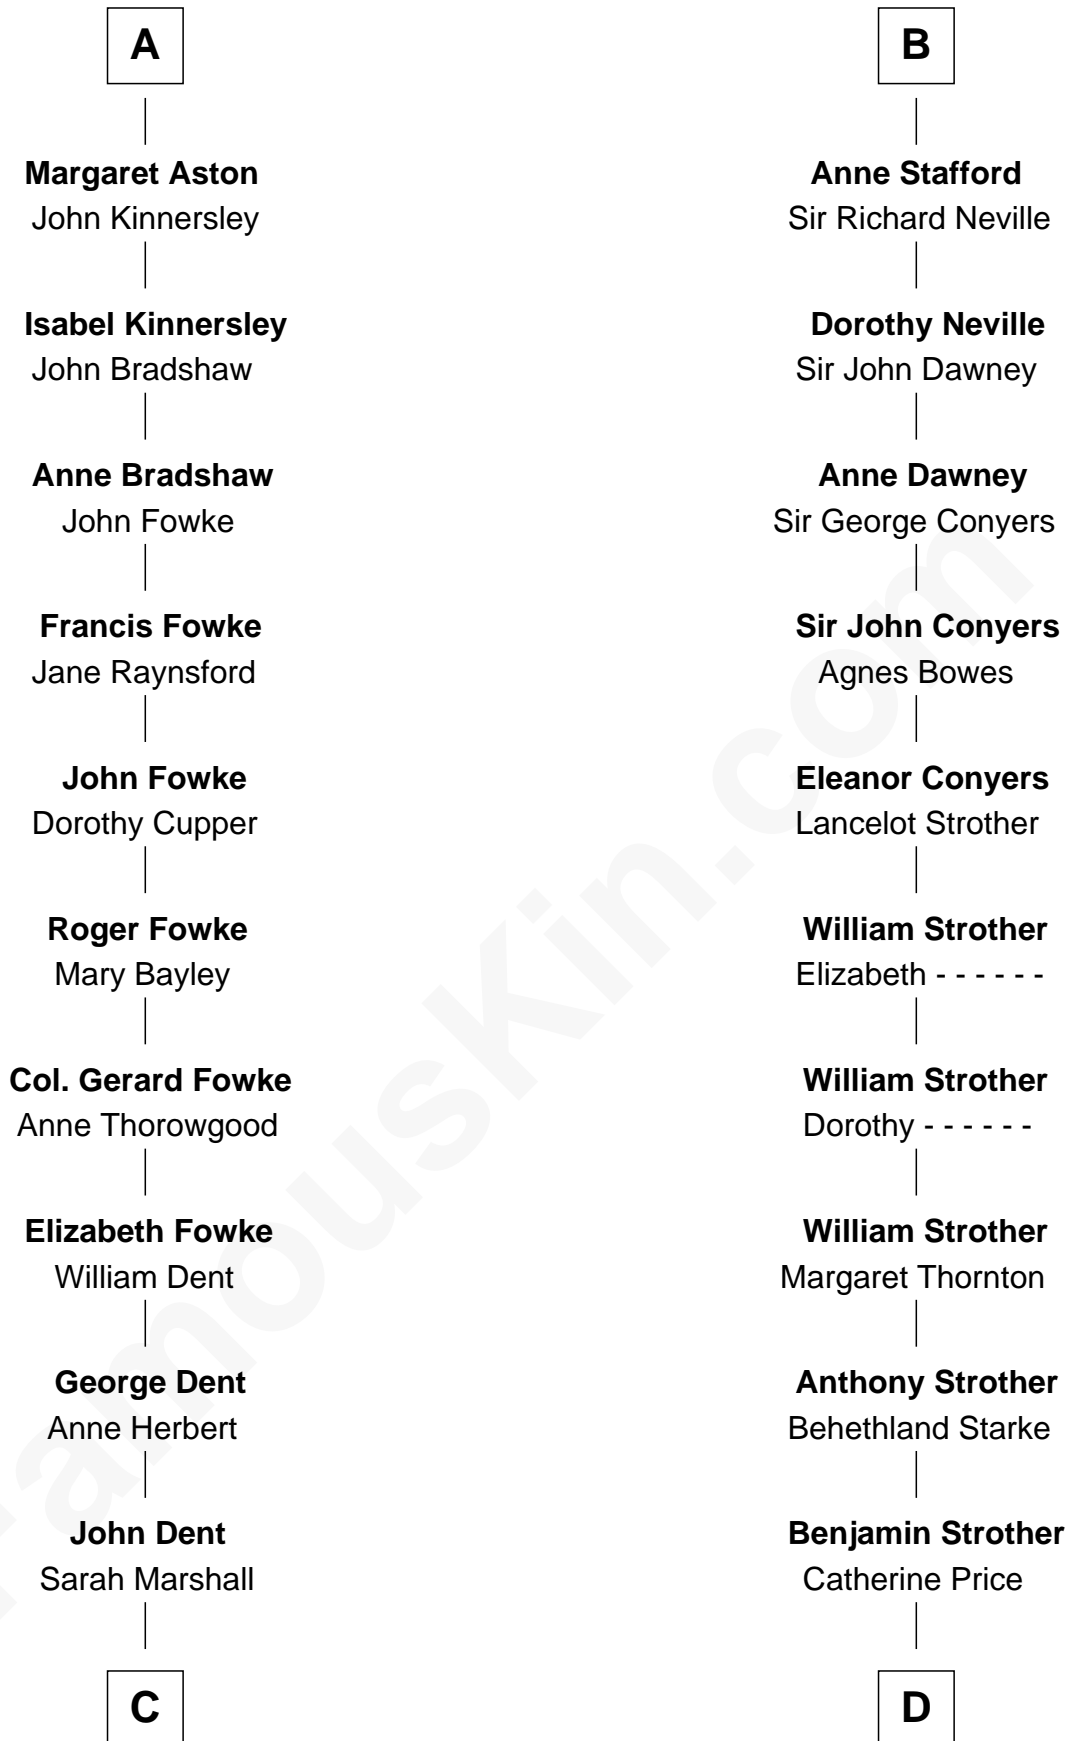

FamousKin.com
Relationship Chart of
General James Longstreet
Confederate Army - U.S. Civil War
 19th cousin 2 times removed of

Randolph Scott
Movie Actor

C

Thomas Marshall Dent

Anne Magruder

Mary Anna Dent

James Longstreet

General James Longstreet

Confederate Army - U.S. Civil War

D

Catherine Price Strother

Joseph Minor Crane

John William Crane

Margaret Ann Sadler

Joseph Minor Crane

Lavinia Lionberger

Lucy Lionberger Crane

George Grant Scott

Randolph Scott

Movie Actor

FamousKin.com