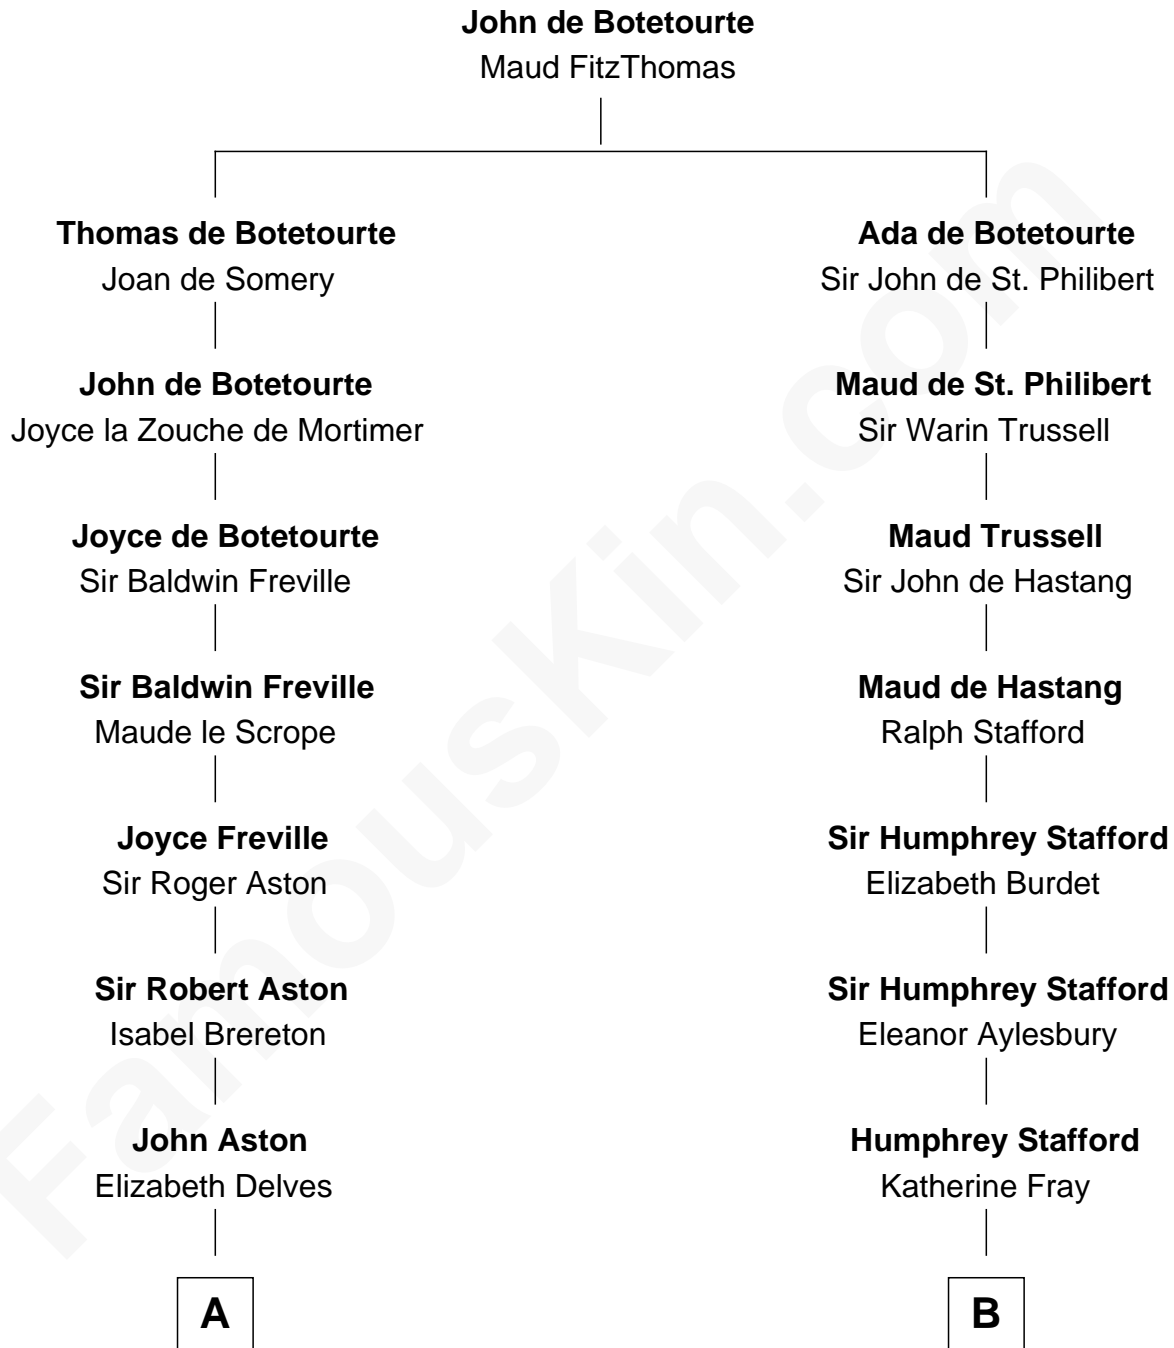

FamousKin.com
Relationship Chart of
General James Longstreet
Confederate Army - U.S. Civil War
 19th cousin 2 times removed of

Randolph Scott
Movie Actor

C

Thomas Marshall Dent

Anne Magruder

Mary Anna Dent

James Longstreet

General James Longstreet

Confederate Army - U.S. Civil War

D

Catherine Price Strother

Joseph Minor Crane

John William Crane

Margaret Ann Sadler

Joseph Minor Crane

Lavinia Lionberger

Lucy Lionberger Crane

George Grant Scott

Randolph Scott

Movie Actor

FamousKin.com