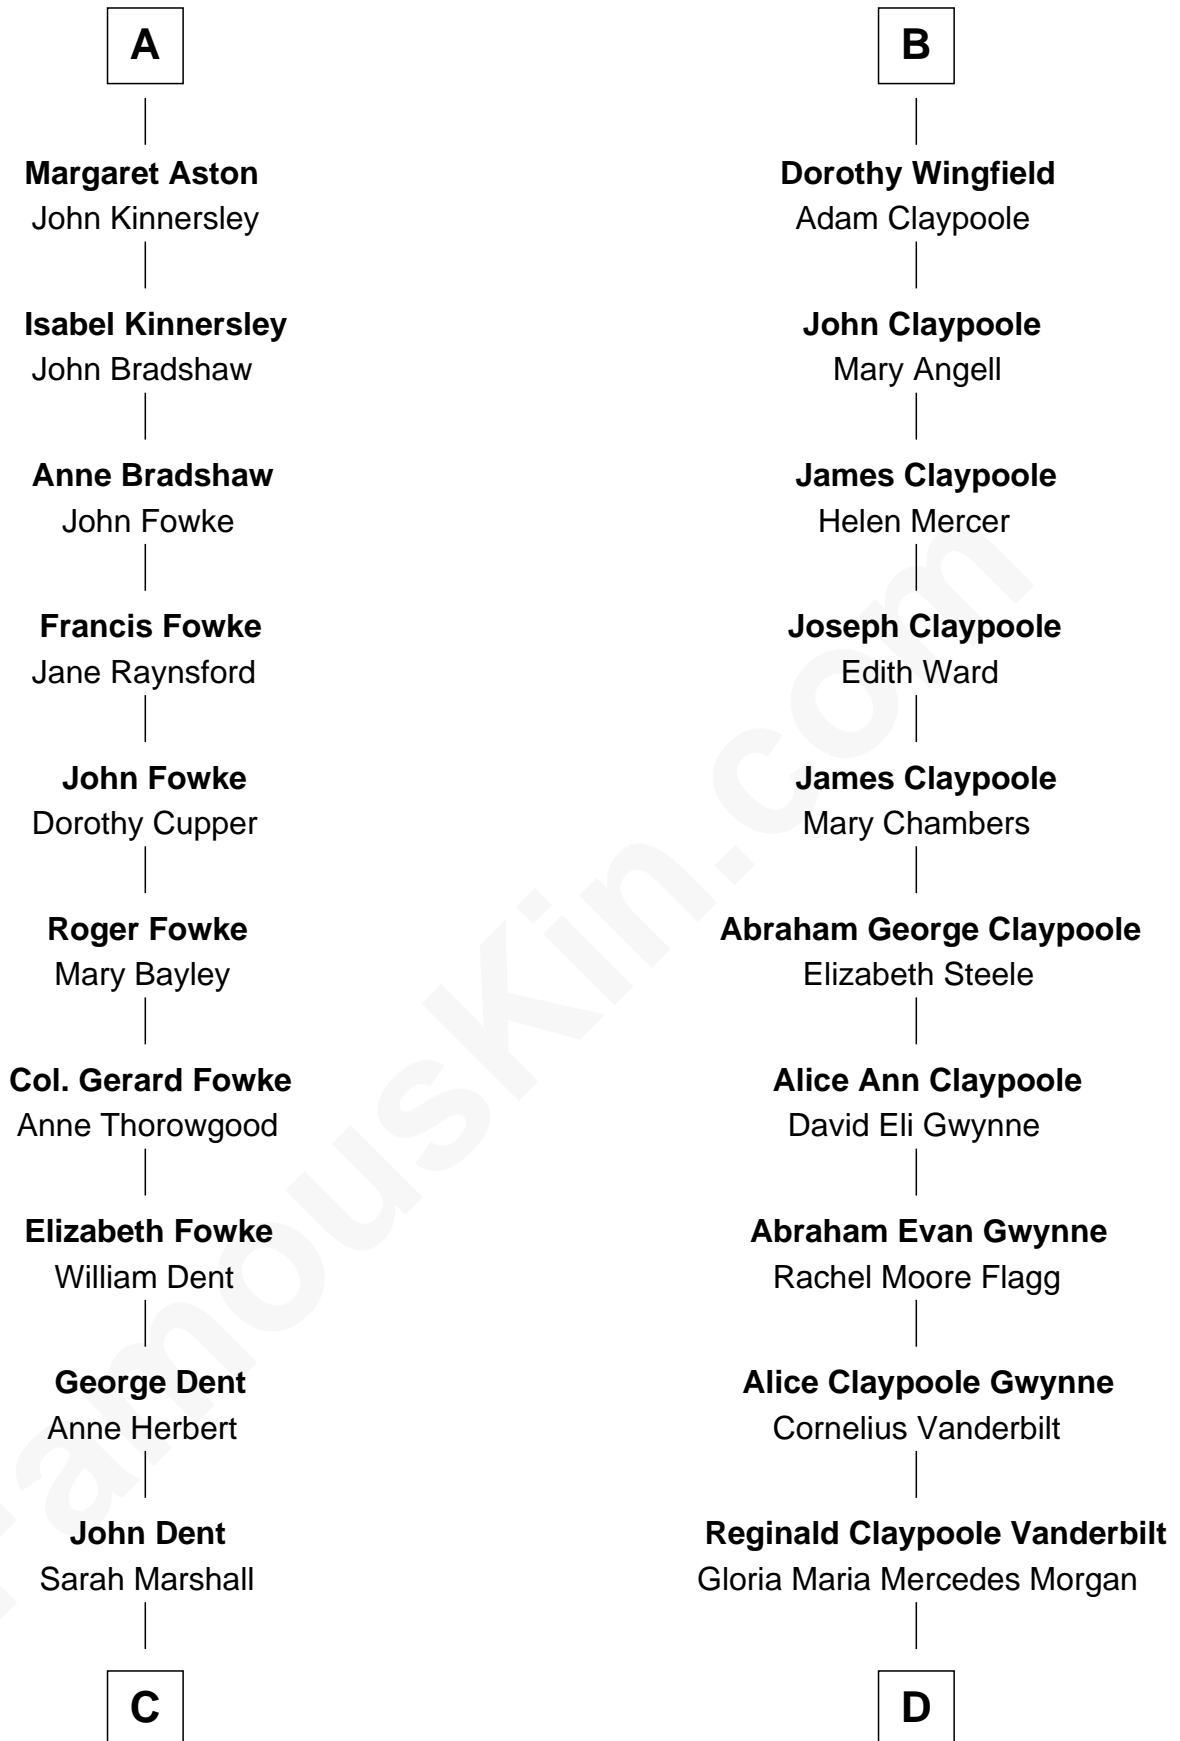

FamousKin.com
Relationship Chart of
General James Longstreet
Confederate Army - U.S. Civil War

18th cousin 1 time removed of

Anderson Cooper
Television Journalist

Bartholomew de Badlesmere
 Margaret de Clare

Sir William de Bohun

Elizabeth de Bohun

Sir Richard Fitzalan

Elizabeth Fitzalan

Sir Robert Goushill

Elizabeth Goushill

Sir Robert Wingfield

Sir Henry Wingfield

Elizabeth Rookes

Robert Wingfield

Margery Quarles

Robert Wingfield

Elizabeth Cecil

B

C

Thomas Marshall Dent

Anne Magruder

Mary Anna Dent

James Longstreet

General James Longstreet

Confederate Army - U.S. Civil War

D

Gloria Laura Morgan Vanderbilt

Wyatt Emory Cooper