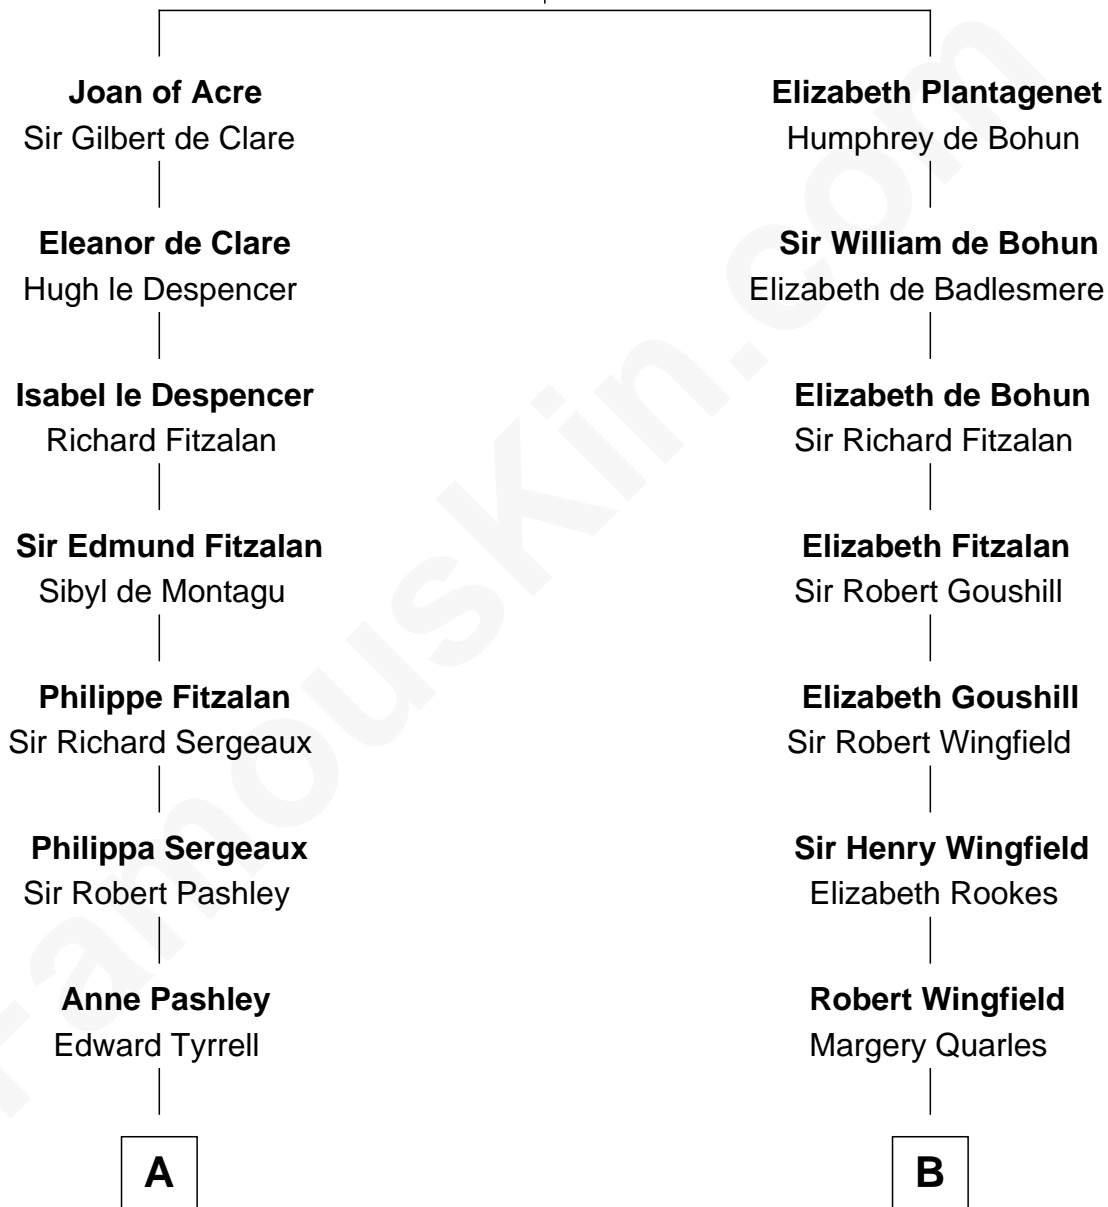

FamousKin.com
Relationship Chart of
General James Longstreet
Confederate Army - U.S. Civil War
 18th cousin 2 times removed of

Gloria Vanderbilt
Fashion Designer

King Edward I
 Eleanor of Castile

C

Deliverance Coward

James FitzRandolph

Hannah FitzRandolph

William Longstreet

James Longstreet

Mary Anna Dent

General James Longstreet

Confederate Army - U.S. Civil War

D