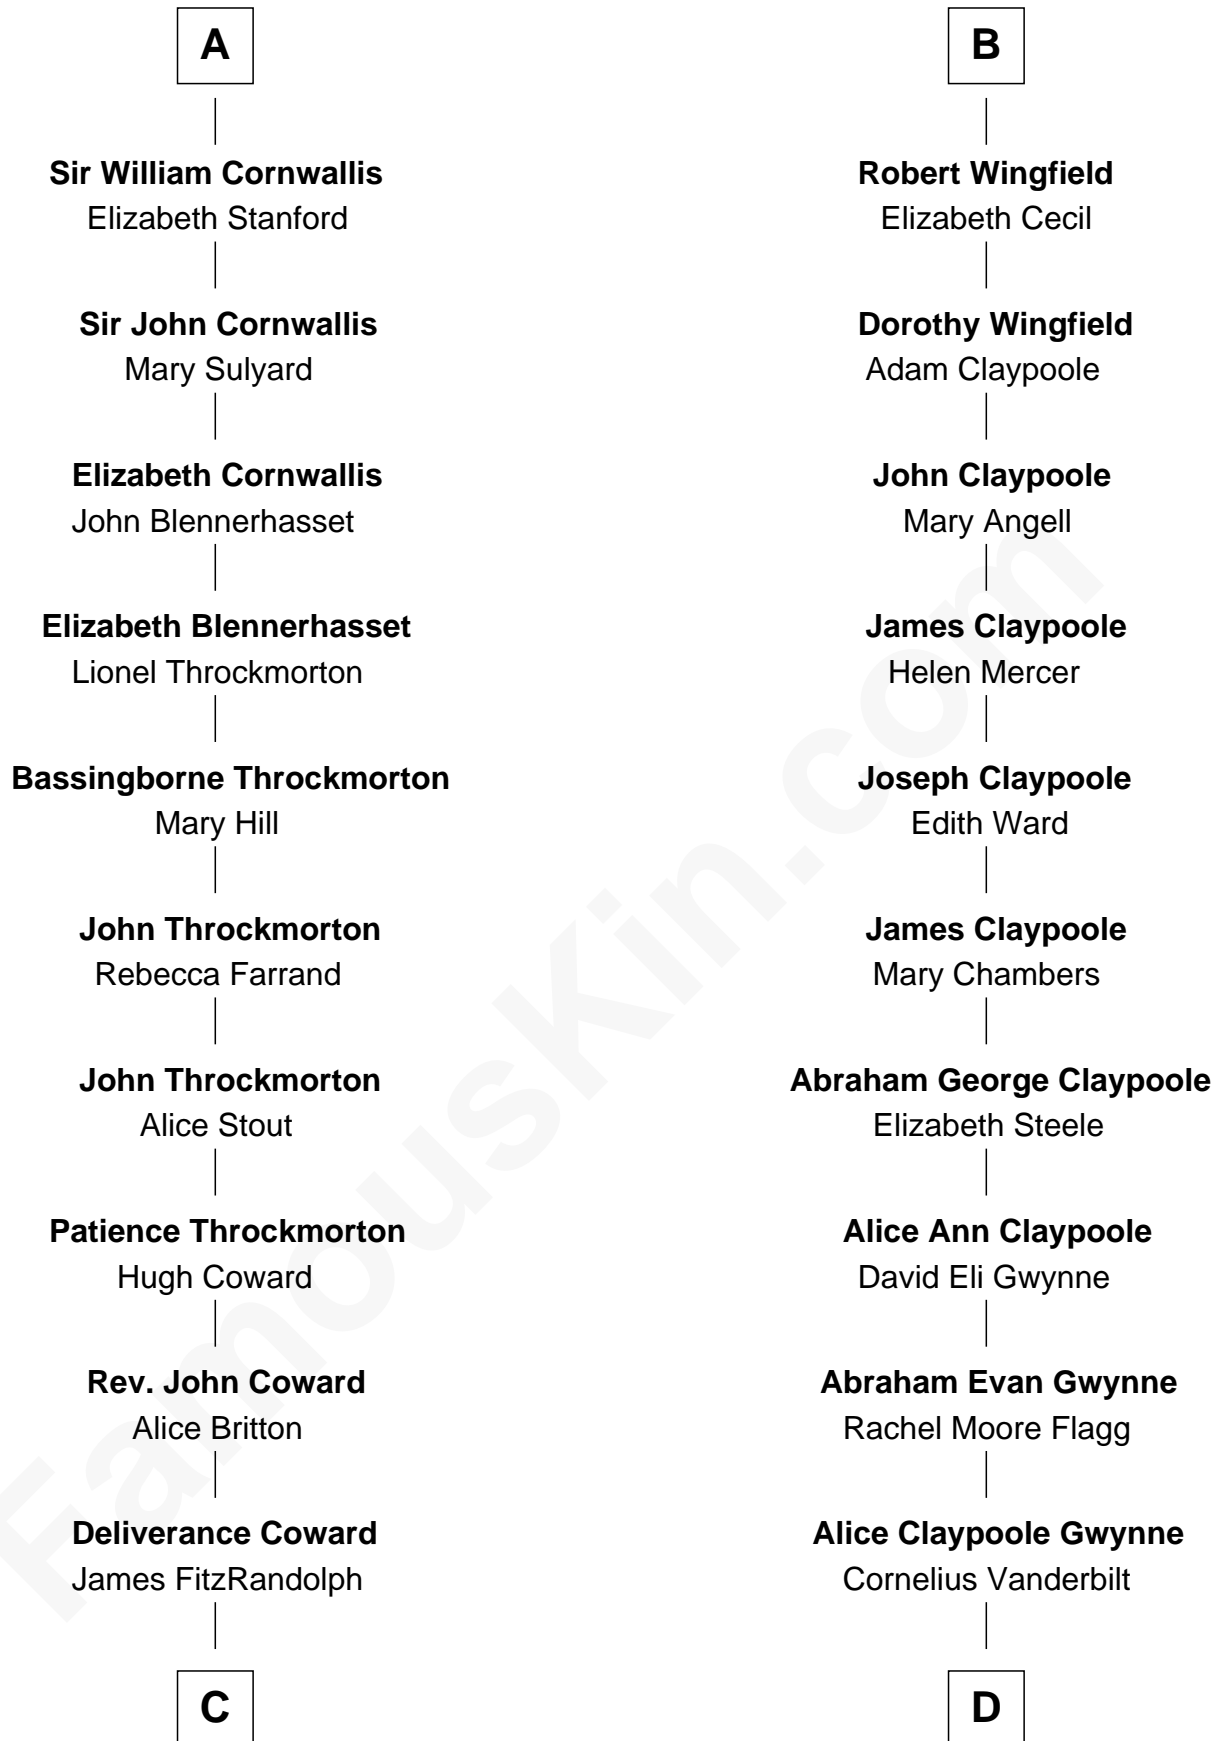

FamousKin.com
Relationship Chart of
General James Longstreet
Confederate Army - U.S. Civil War

18th cousin 1 time removed of

Gloria Vanderbilt
Fashion Designer

C

Hannah FitzRandolph

William Longstreet

James Longstreet

Mary Anna Dent

General James Longstreet

Confederate Army - U.S. Civil War

D

Reginald Claypoole Vanderbilt

Gloria Maria Mercedes Morgan

Gloria Vanderbilt

Fashion Designer