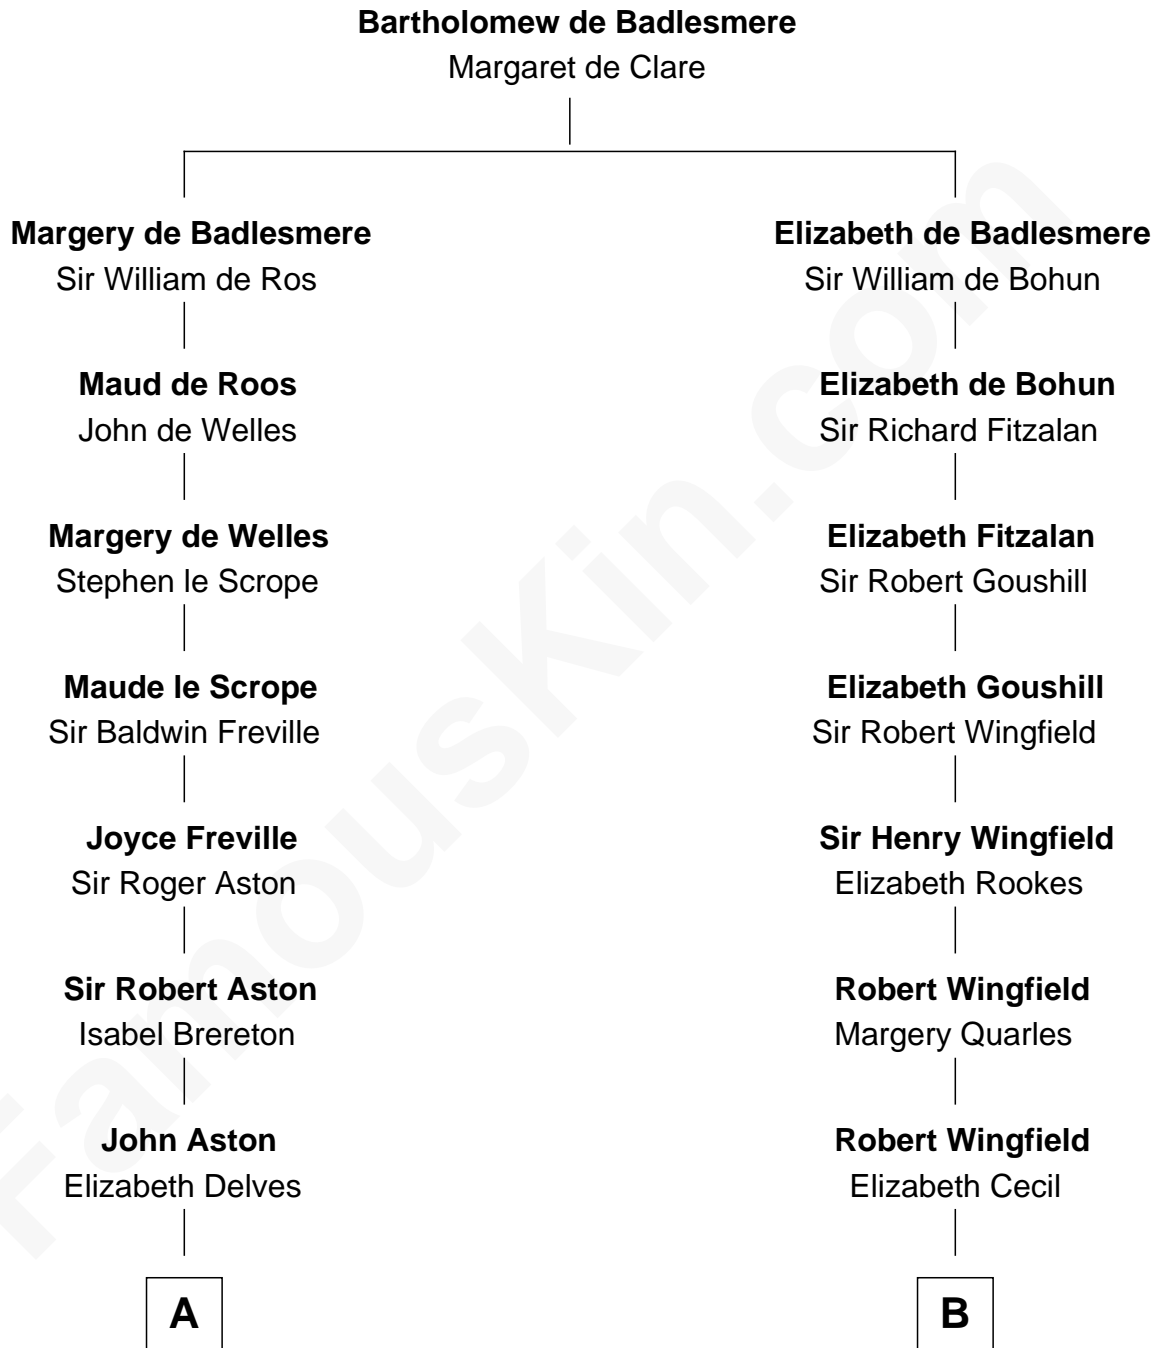

**FamousKin.com**  
**Relationship Chart of**  
**General James Longstreet**  
*Confederate Army - U.S. Civil War*  
 17th cousin 2 times removed of

**Gloria Vanderbilt**  
*Fashion Designer*

**C**

—  
**Thomas Marshall Dent**

Anne Magruder

—  
**Mary Anna Dent**

James Longstreet

—  
**General James Longstreet**

*Confederate Army - U.S. Civil War*

FamousKin.com