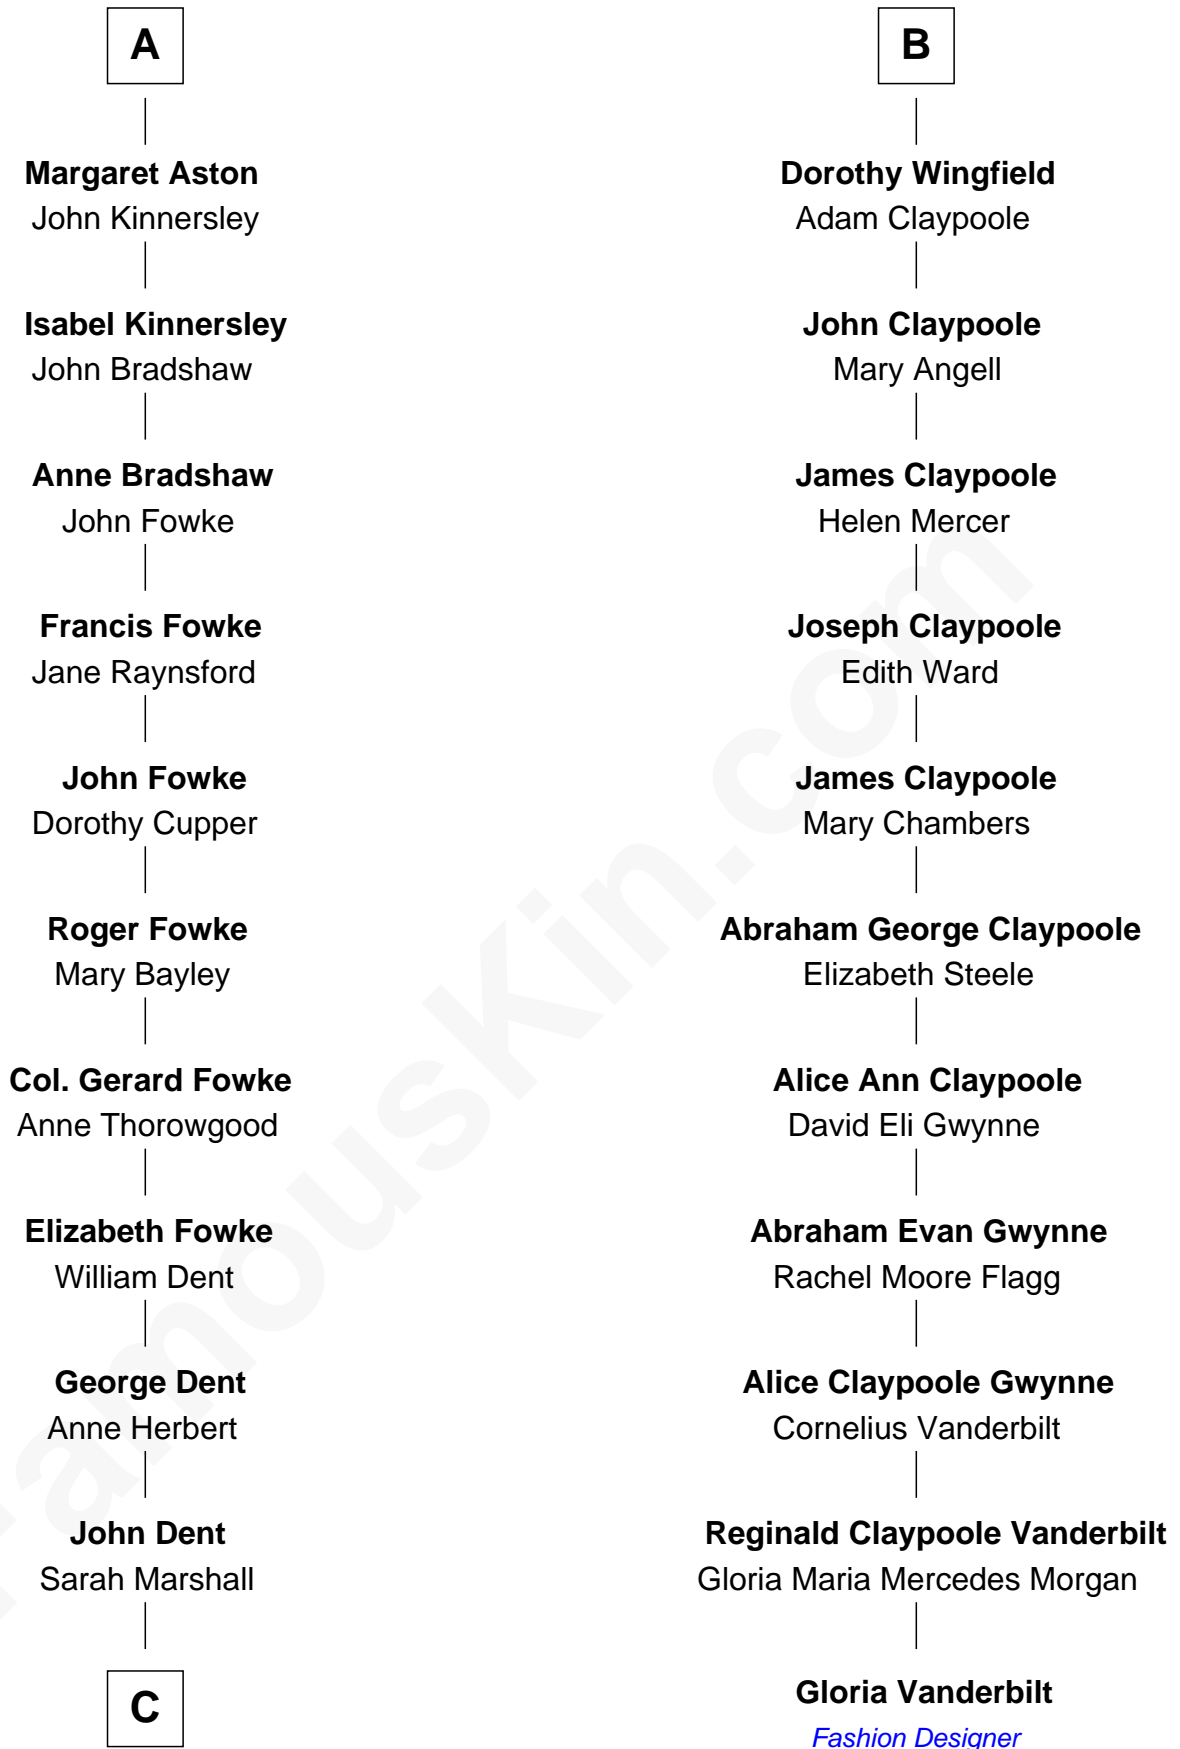

**FamousKin.com**  
**Relationship Chart of**  
**General James Longstreet**  
*Confederate Army - U.S. Civil War*  
 17th cousin 2 times removed of

**Gloria Vanderbilt**  
*Fashion Designer*

**C**

—  
**Thomas Marshall Dent**

Anne Magruder

—  
**Mary Anna Dent**

James Longstreet

—  
**General James Longstreet**

*Confederate Army - U.S. Civil War*

FamousKin.com