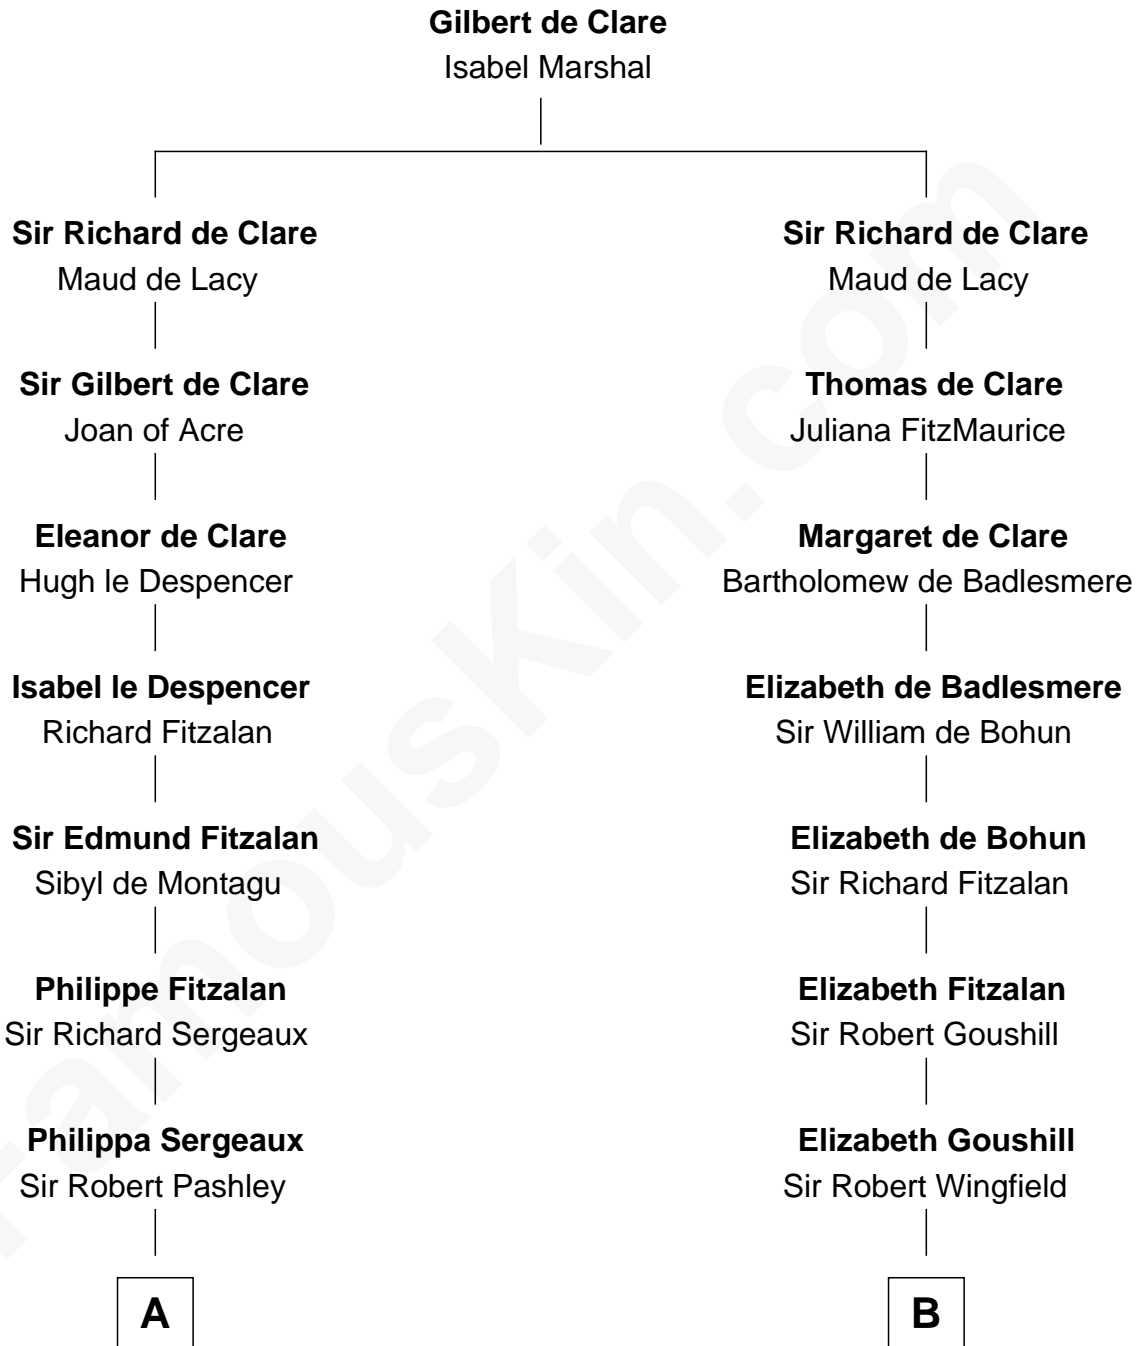

FamousKin.com
Relationship Chart of
General James Longstreet
Confederate Army - U.S. Civil War

20th cousin 1 time removed of

Gloria Vanderbilt
Fashion Designer

C

Rev. John Coward

Alice Britton

Deliverance Coward

James FitzRandolph

Hannah FitzRandolph

William Longstreet

James Longstreet

Mary Anna Dent

General James Longstreet

Confederate Army - U.S. Civil War

D

Abraham Evan Gwynne

Rachel Moore Flagg

Alice Claypoole Gwynne

Cornelius Vanderbilt

Reginald Claypoole Vanderbilt

Gloria Maria Mercedes Morgan

Gloria Vanderbilt

Fashion Designer