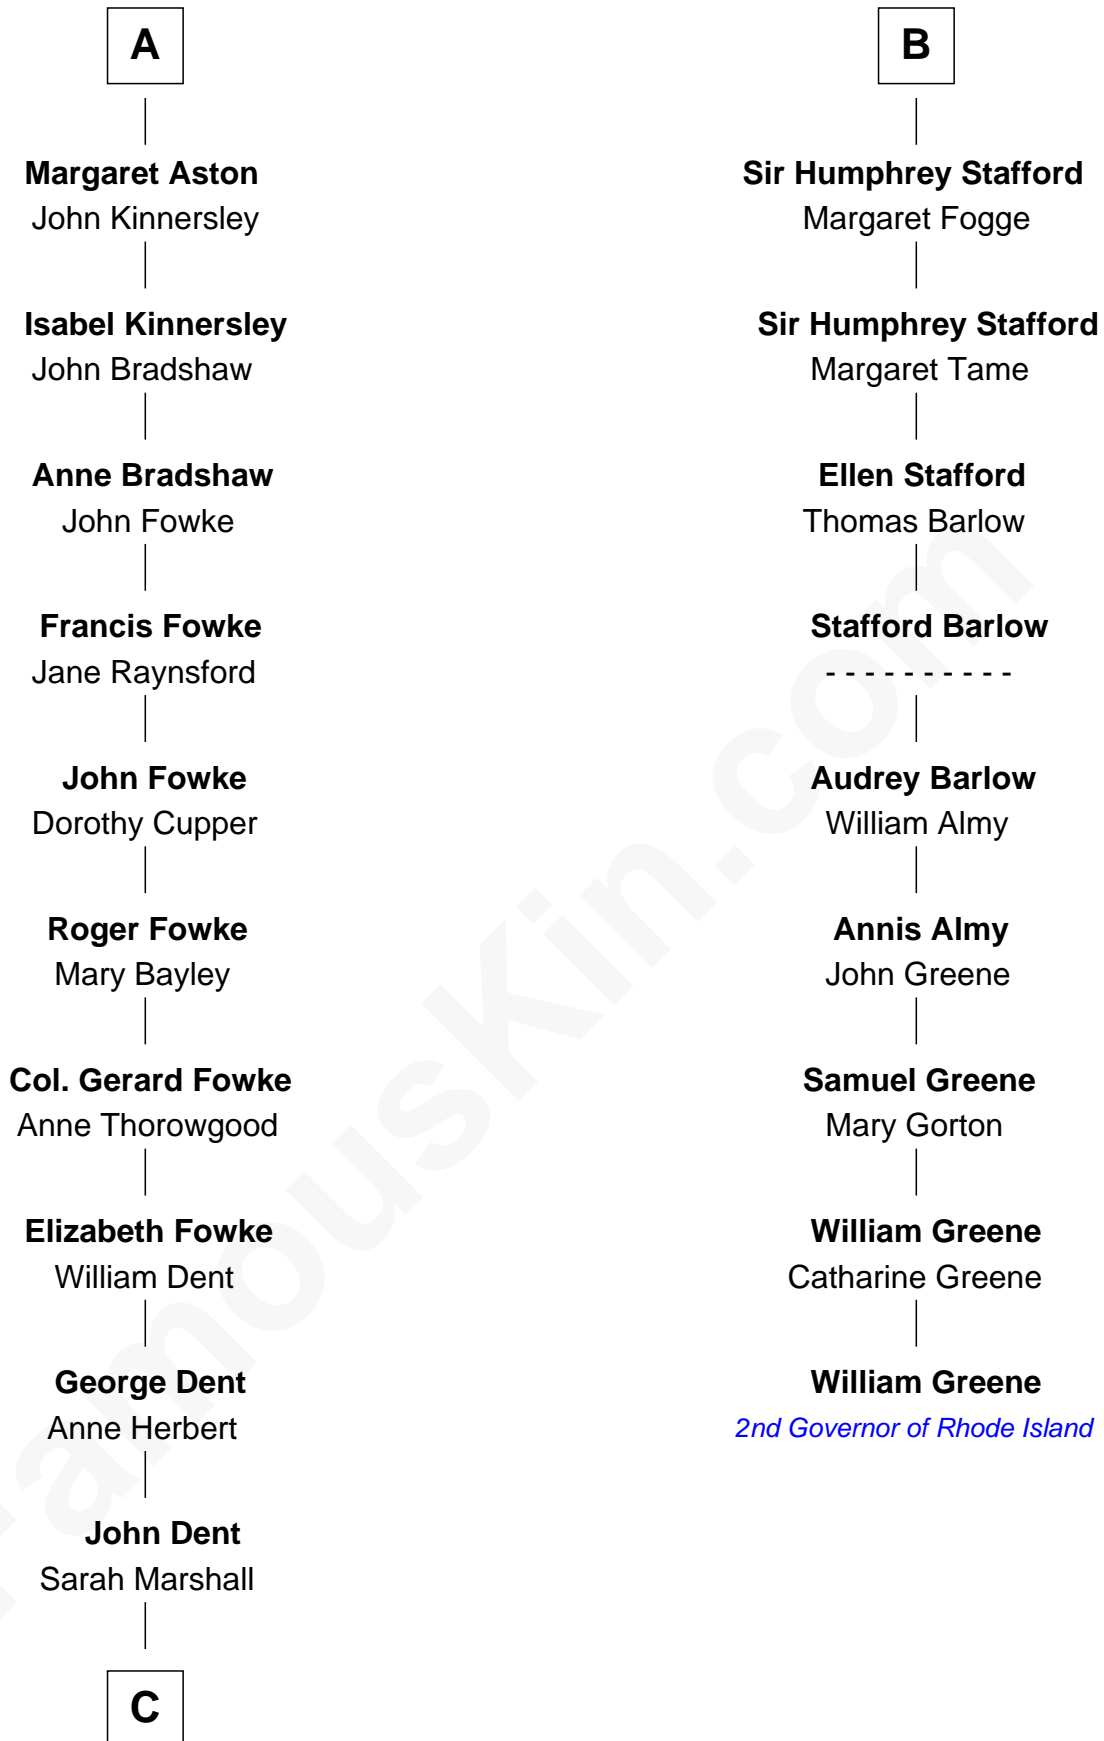

FamousKin.com
Relationship Chart of
General James Longstreet
Confederate Army - U.S. Civil War
 15th cousin 4 times removed of

William Greene
2nd Governor of Rhode Island

C

—
Thomas Marshall Dent

Anne Magruder

—
Mary Anna Dent

James Longstreet

—
General James Longstreet

Confederate Army - U.S. Civil War

FamousKin.com