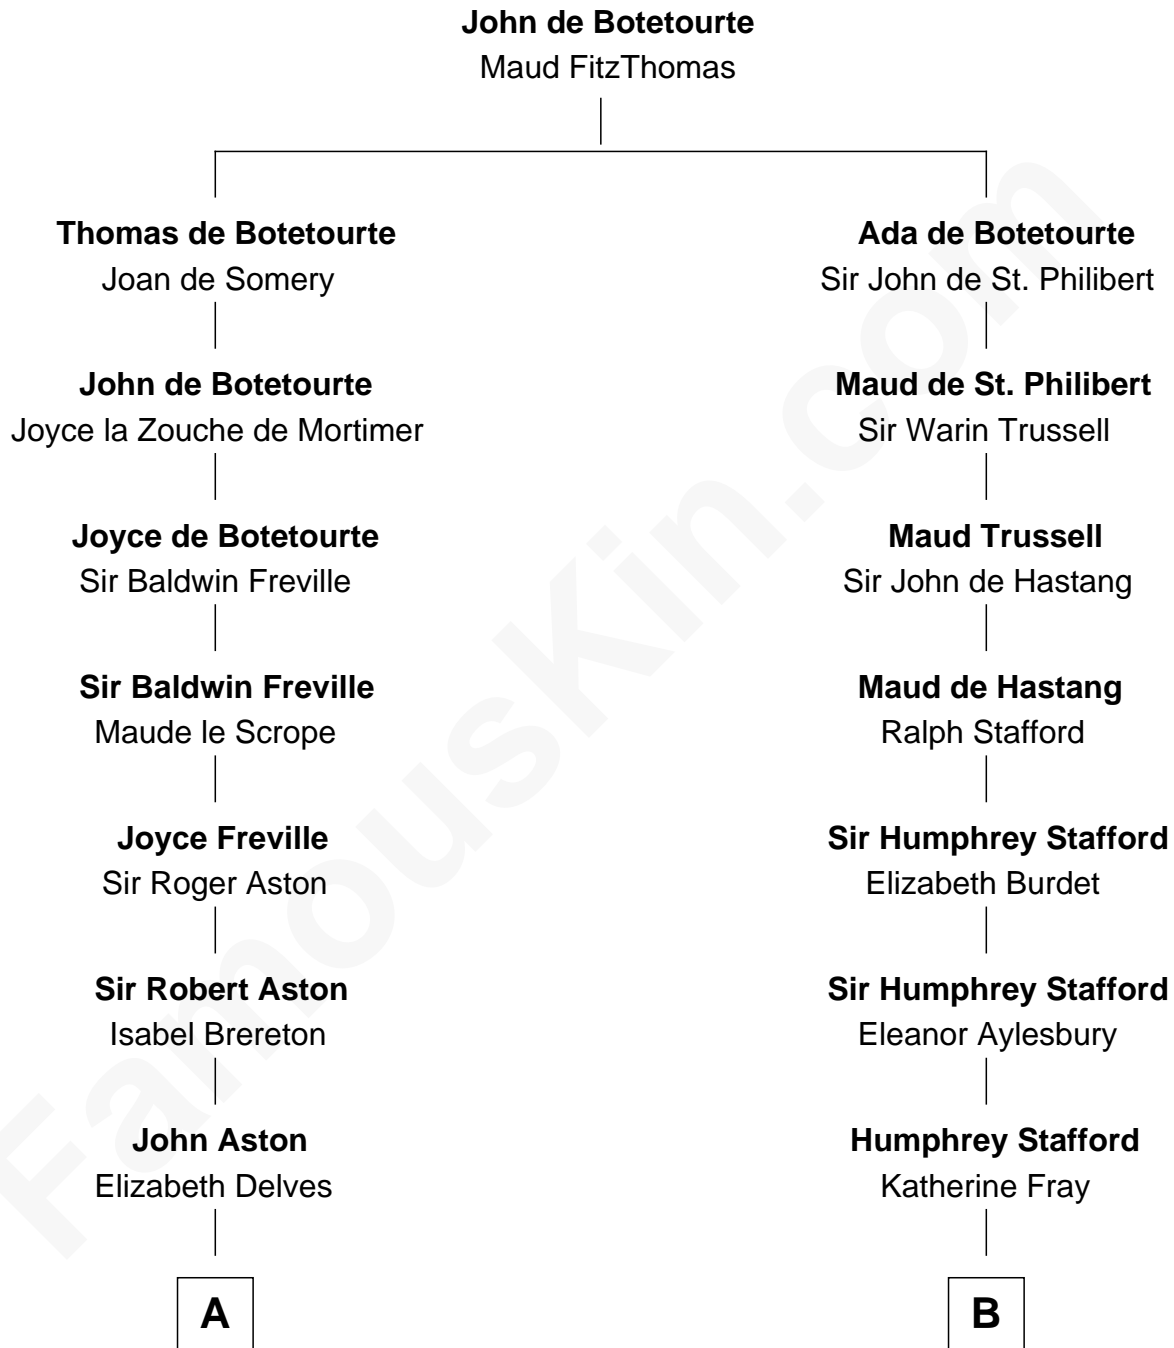

FamousKin.com
Relationship Chart of
General James Longstreet
Confederate Army - U.S. Civil War
 15th cousin 4 times removed of

William Greene
2nd Governor of Rhode Island

C

—
Thomas Marshall Dent

Anne Magruder

—
Mary Anna Dent

James Longstreet

—
General James Longstreet

Confederate Army - U.S. Civil War

FamousKin.com