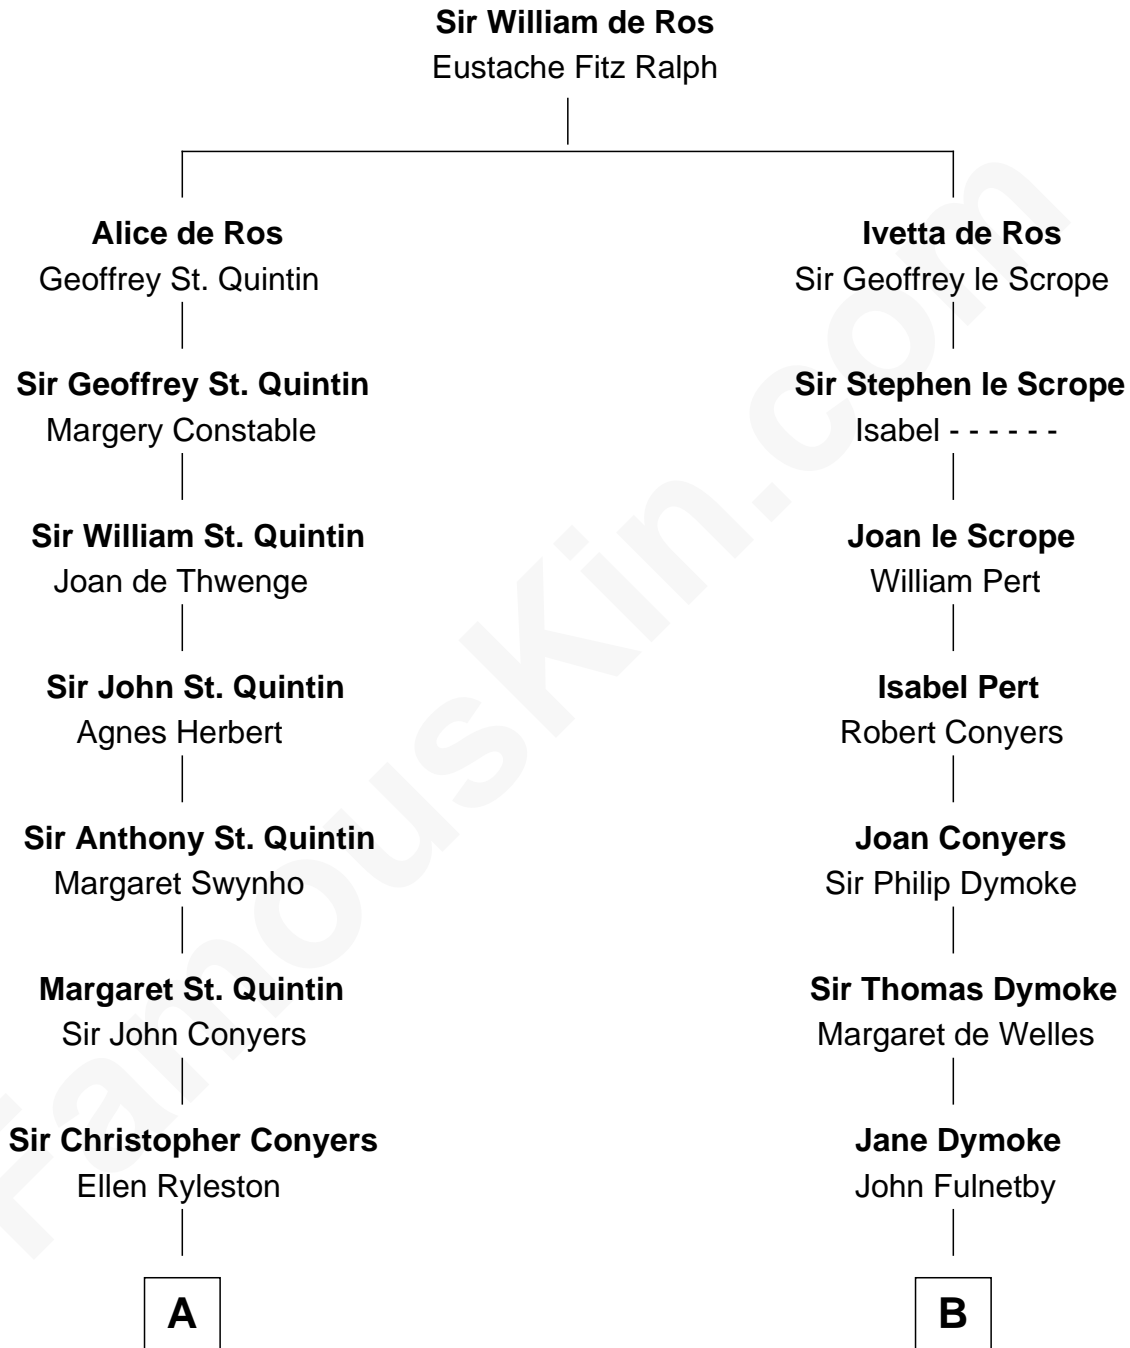

FamousKin.com
Relationship Chart of
General James Longstreet
Confederate Army - U.S. Civil War

18th cousin 2 times removed of

Ray Bradbury
Author of The Martian Chronicles

C

James Longstreet

Mary Anna Dent

General James Longstreet

Confederate Army - U.S. Civil War

D

Samuel Irving Bradbury

Mary Adell Spaulding

Samuel Hinkston Bradbury

Minnie Alice Davis

Leonard Spaulding Bradbury