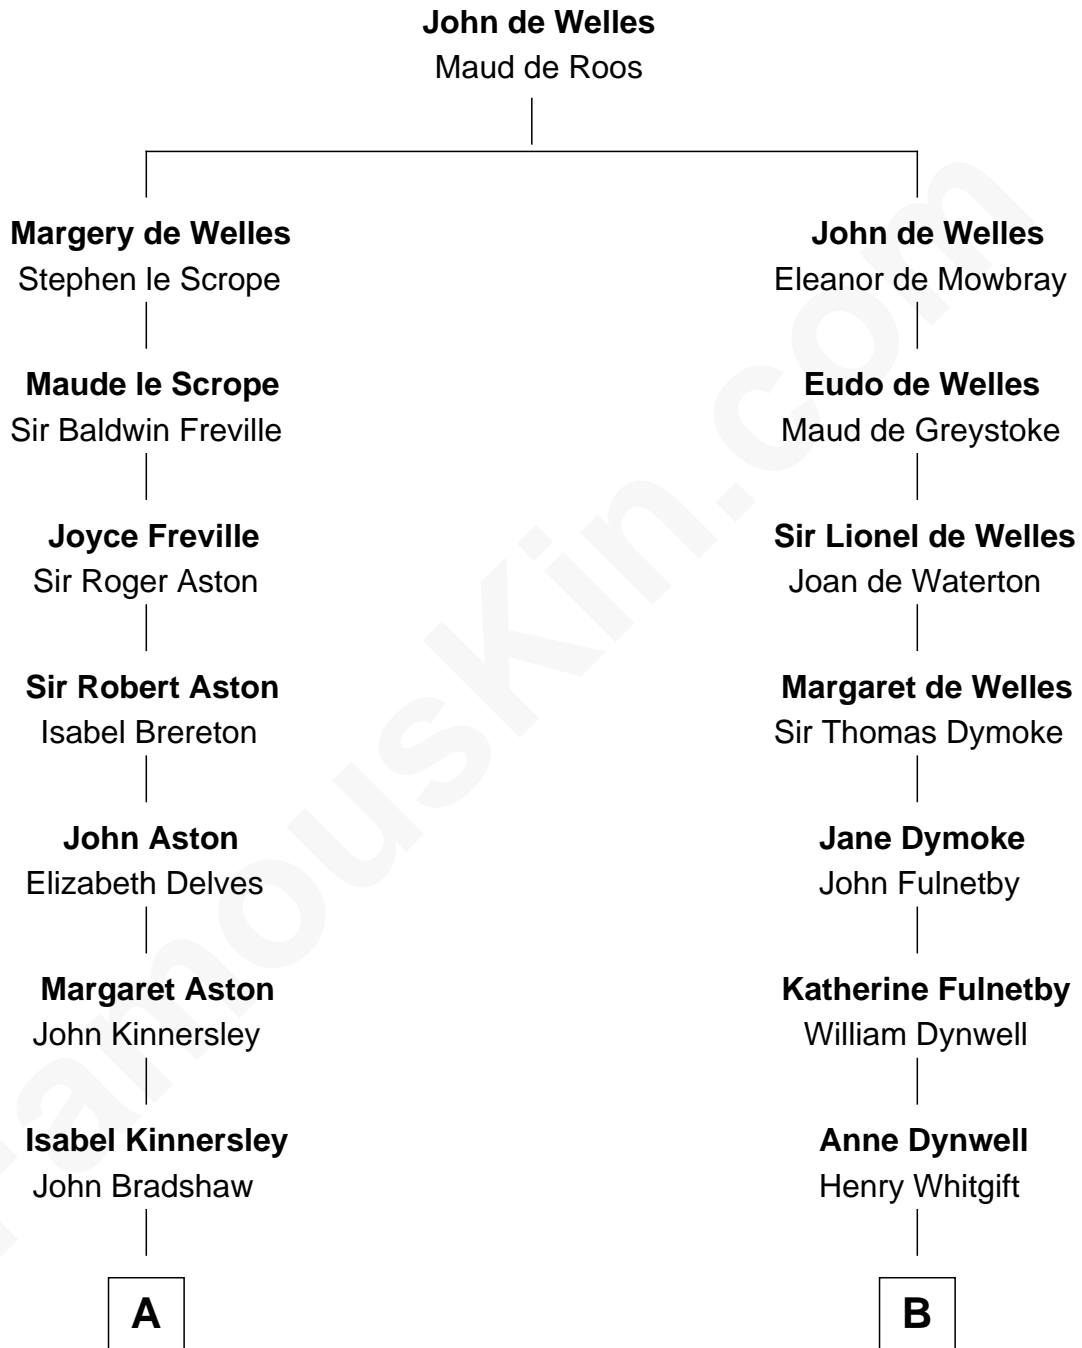

**FamousKin.com**  
**Relationship Chart of**  
**General James Longstreet**  
*Confederate Army - U.S. Civil War*

**17th cousin 1 time removed of**  
**Ray Bradbury**  
*Author of The Martian Chronicles*

C

Leonard Spaulding Bradbury

Esther Marie Moberg

Ray Bradbury

*Author of The Martian Chronicles*

FamousKin.com