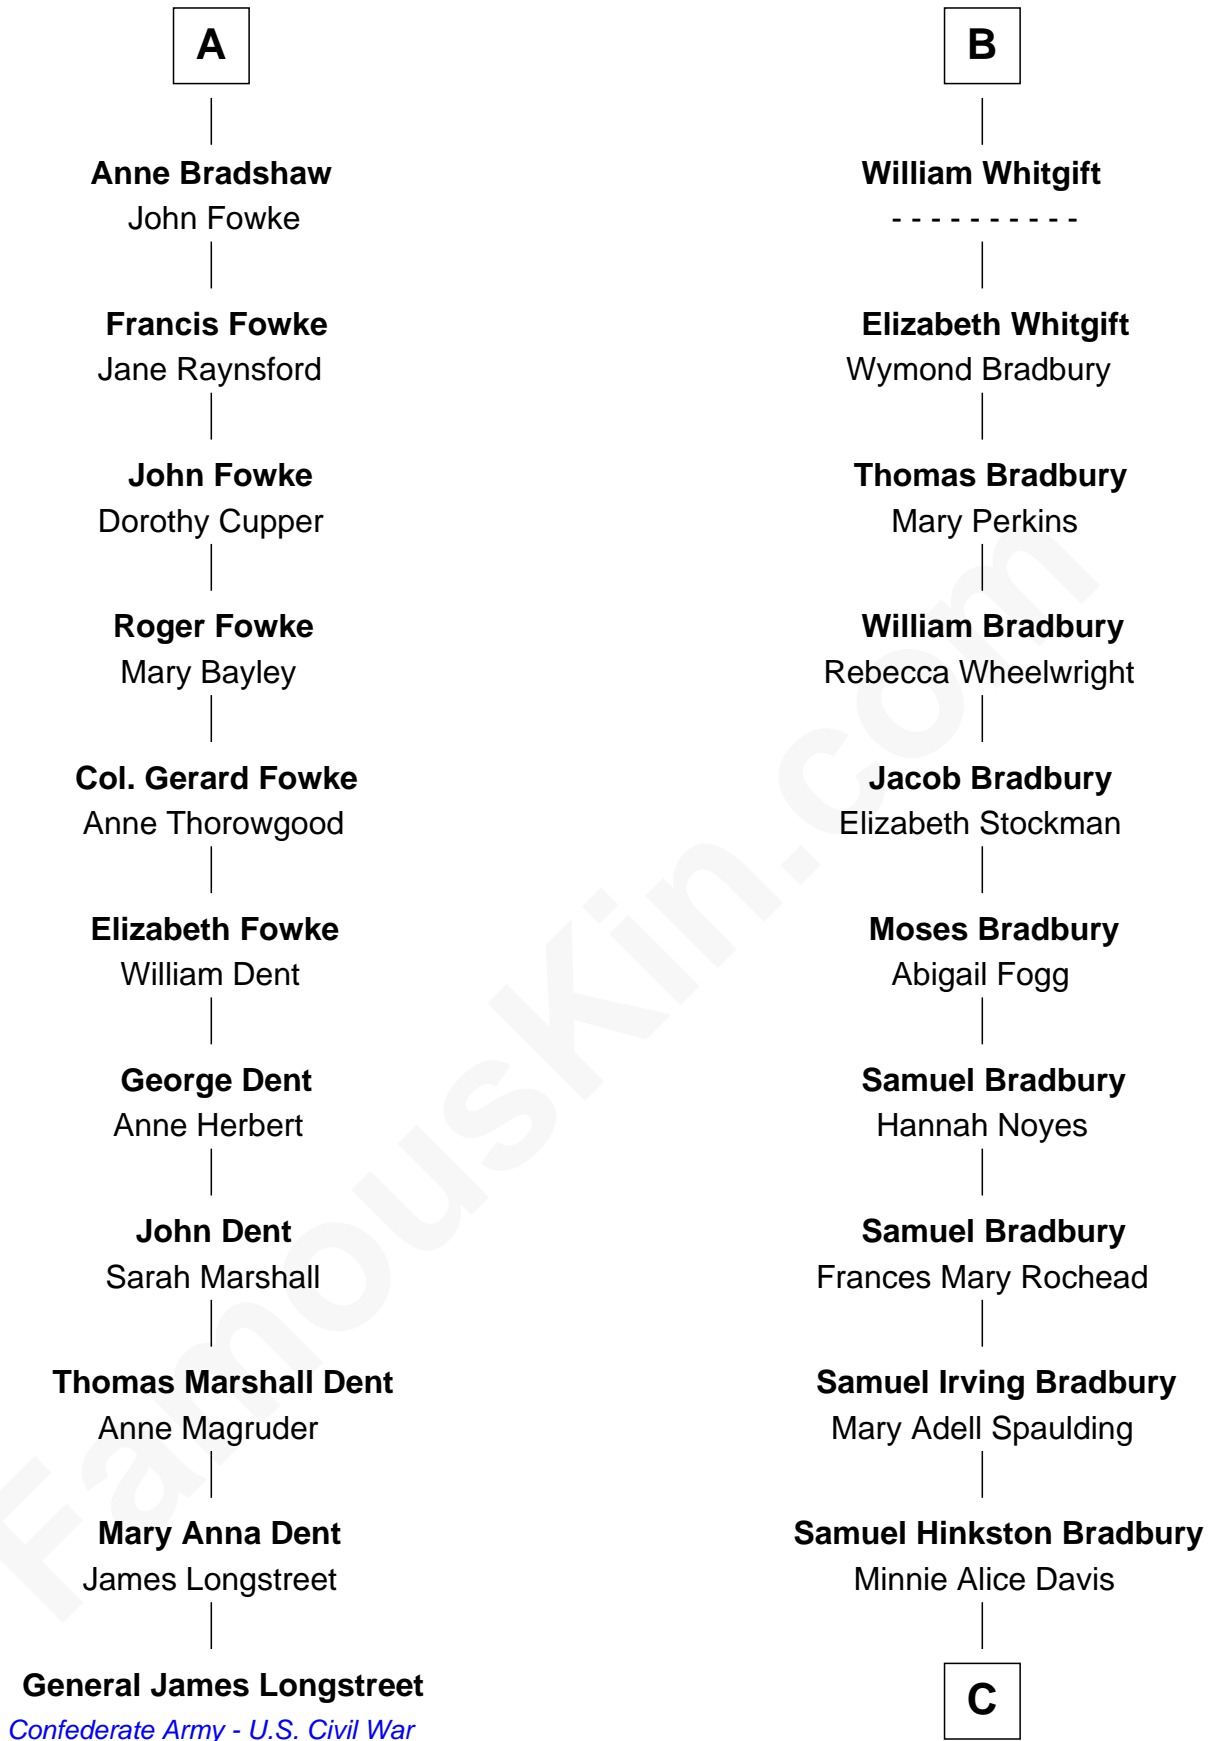

**FamousKin.com**  
**Relationship Chart of**  
**General James Longstreet**  
*Confederate Army - U.S. Civil War*

**17th cousin 1 time removed of**  
**Ray Bradbury**  
*Author of The Martian Chronicles*

C

Leonard Spaulding Bradbury

Esther Marie Moberg

Ray Bradbury

*Author of The Martian Chronicles*

FamousKin.com