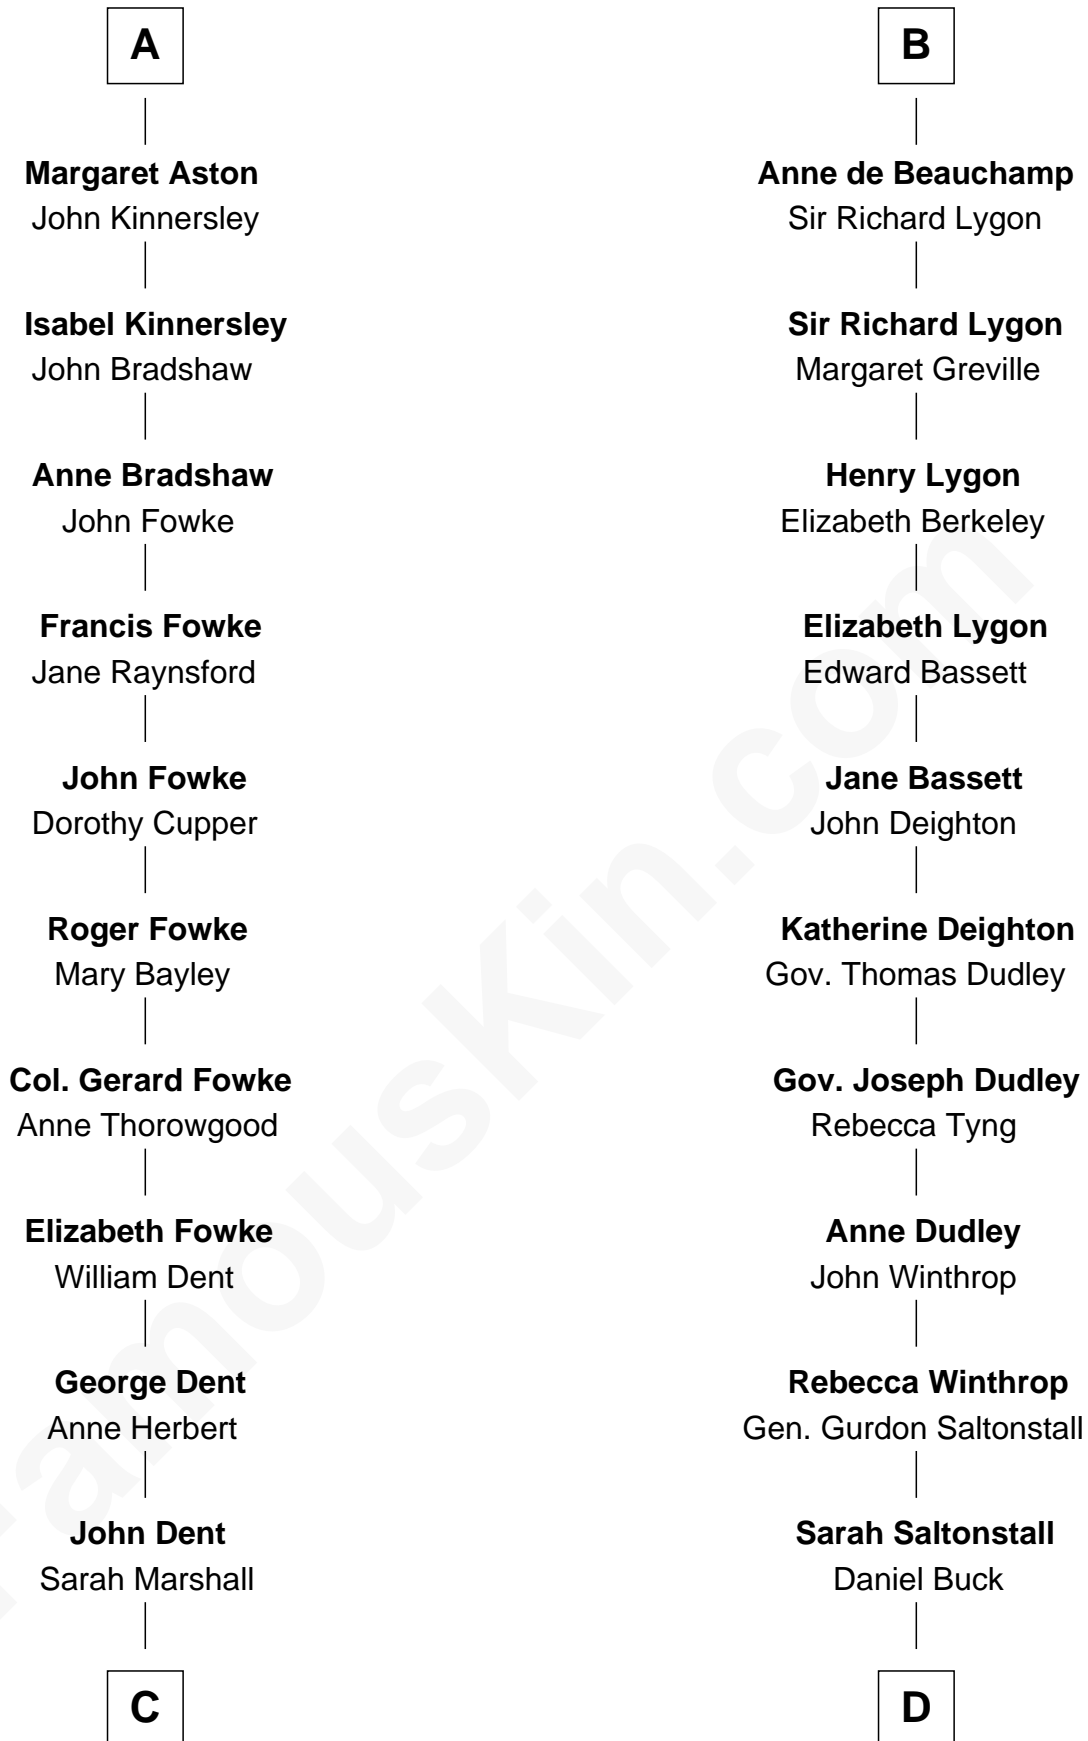

FamousKin.com
Relationship Chart of
General James Longstreet
Confederate Army - U.S. Civil War
 19th cousin 2 times removed of

Louis Auchincloss
Author

C

Thomas Marshall Dent

Anne Magruder

Mary Anna Dent

James Longstreet

General James Longstreet

Confederate Army - U.S. Civil War

D

Gurdon Buck

Susannah Mainwaring

Elizabeth Buck

John Auchincloss

John Winthrop Auchincloss

Joanna Hone Russell

Joseph Howland Auchincloss

Priscilla Dixon Stanton

Louis Auchincloss

Author

FamousKin.com