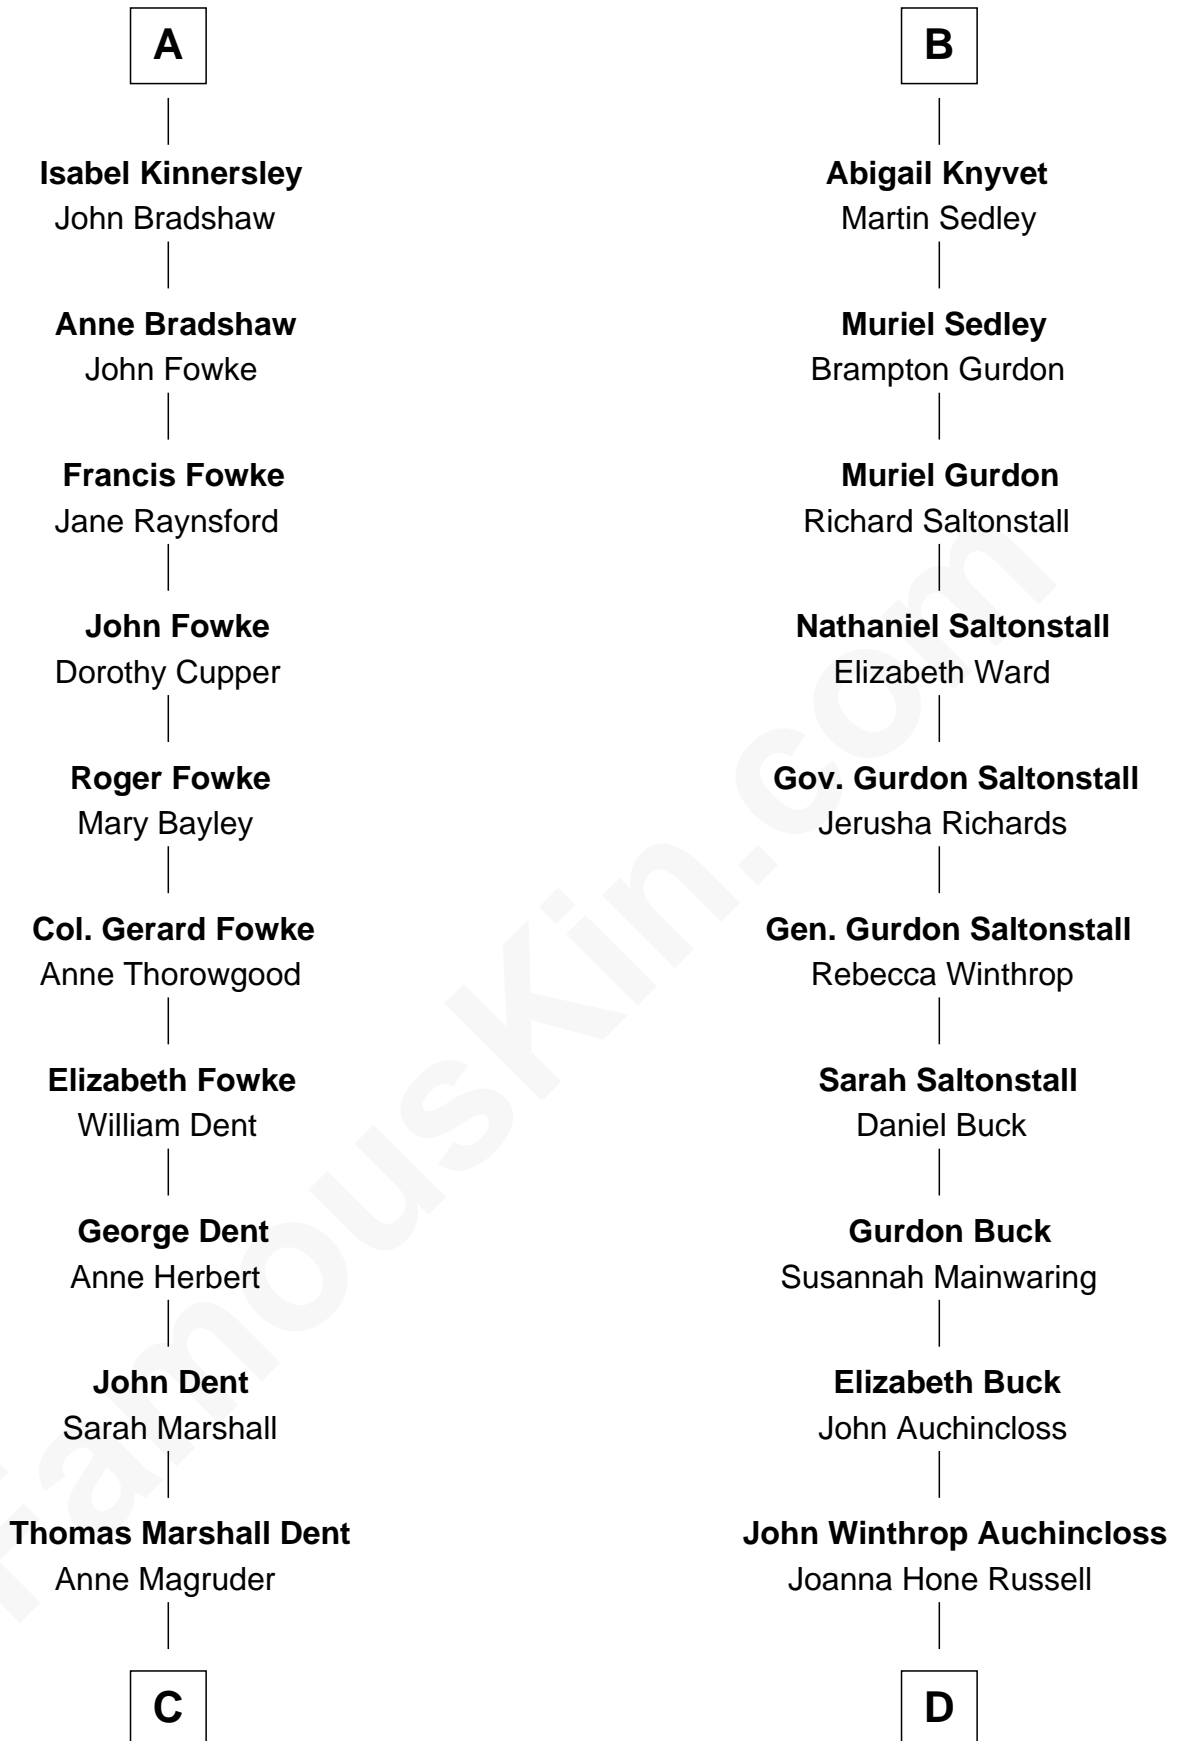

**FamousKin.com**  
**Relationship Chart of**  
**General James Longstreet**  
*Confederate Army - U.S. Civil War*

18th cousin of

**Louis Auchincloss**  
*Author*

**C**

**Mary Anna Dent**  
James Longstreet

**General James Longstreet**  
*Confederate Army - U.S. Civil War*

**D**

**Joseph Howland Auchincloss**  
Priscilla Dixon Stanton

**Louis Auchincloss**  
*Author*

FamousKin.com