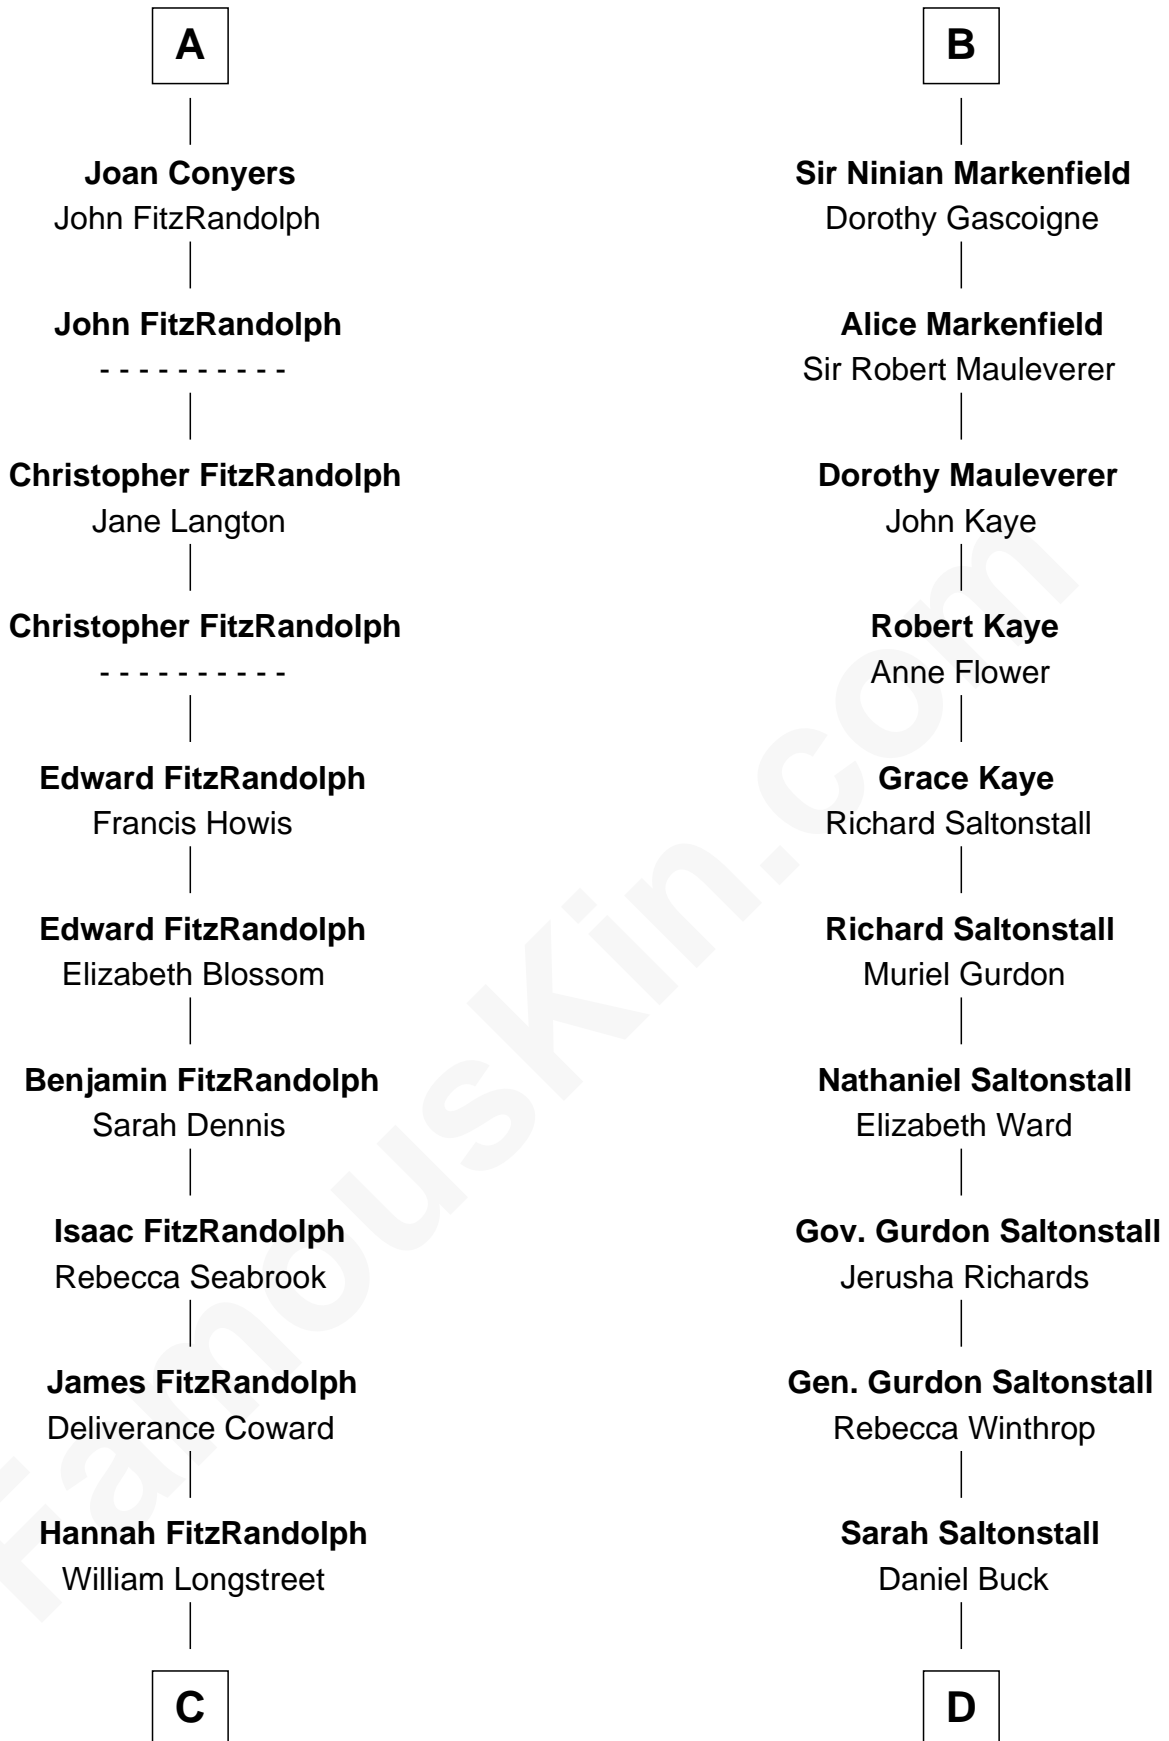

FamousKin.com
Relationship Chart of
General James Longstreet
Confederate Army - U.S. Civil War
 18th cousin 3 times removed of

Louis Auchincloss
Author

C

James Longstreet

Mary Anna Dent

General James Longstreet

Confederate Army - U.S. Civil War

D

Gurdon Buck

Susannah Mainwaring

Elizabeth Buck

John Auchincloss

John Winthrop Auchincloss

Joanna Hone Russell

Joseph Howland Auchincloss

Priscilla Dixon Stanton

Louis Auchincloss

Author

FamousKin.com