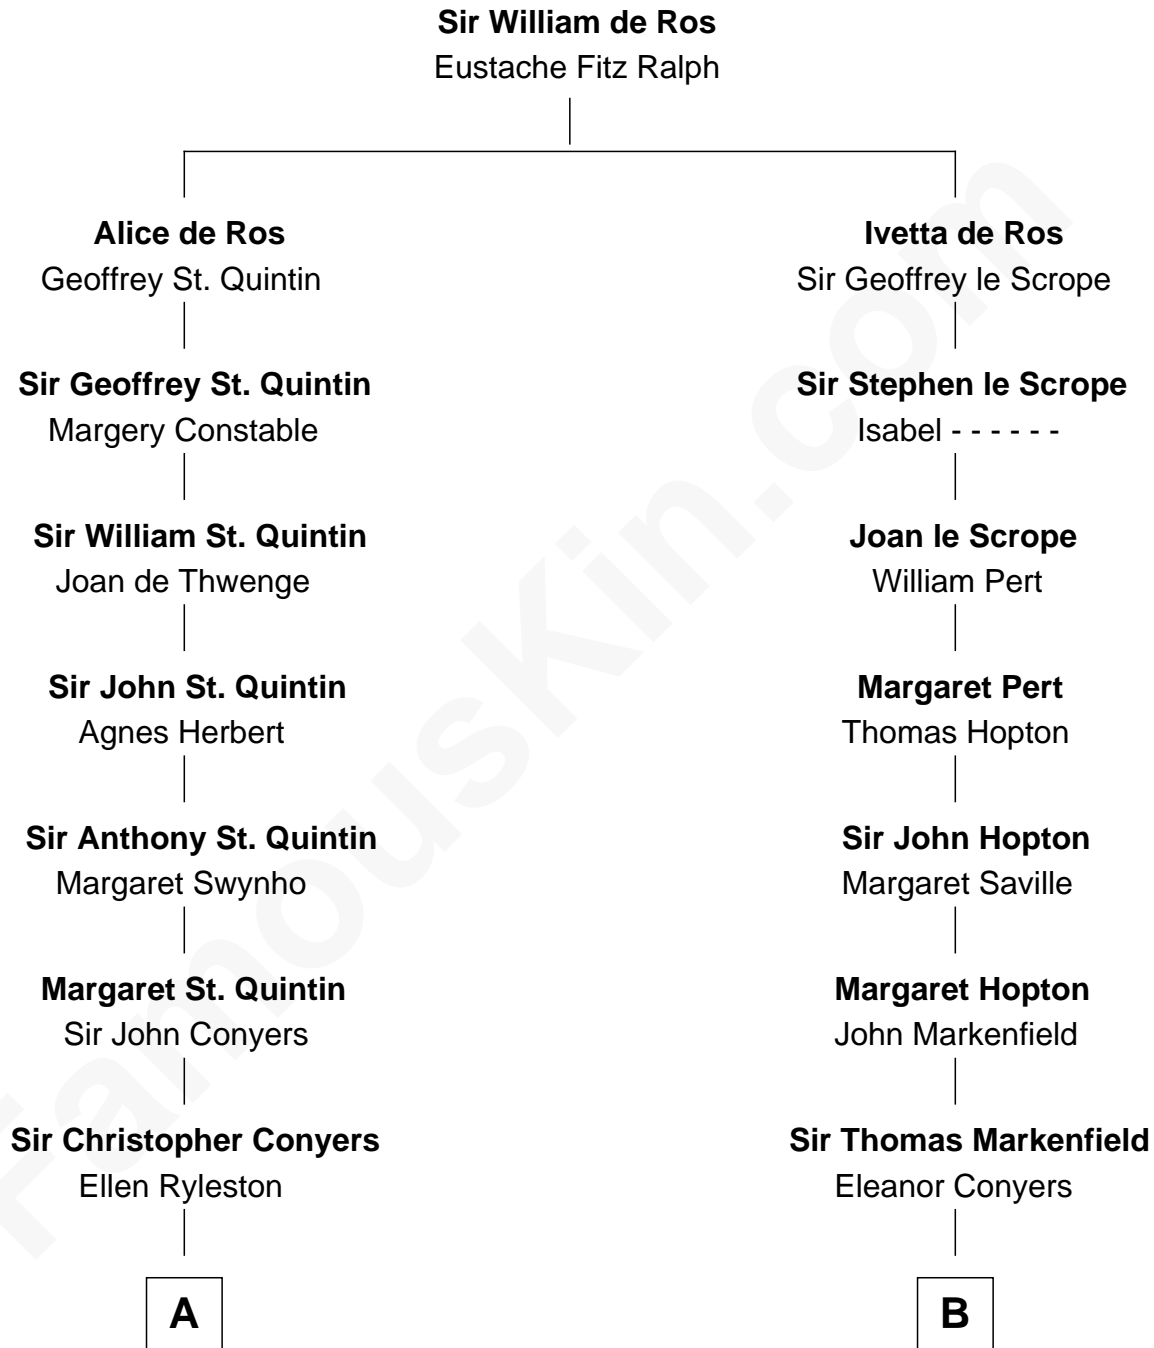

FamousKin.com
Relationship Chart of
General James Longstreet
Confederate Army - U.S. Civil War
 18th cousin 3 times removed of

Louis Auchincloss
Author

C

James Longstreet

Mary Anna Dent

General James Longstreet

Confederate Army - U.S. Civil War

D

Gurdon Buck

Susannah Mainwaring

Elizabeth Buck

John Auchincloss

John Winthrop Auchincloss

Joanna Hone Russell