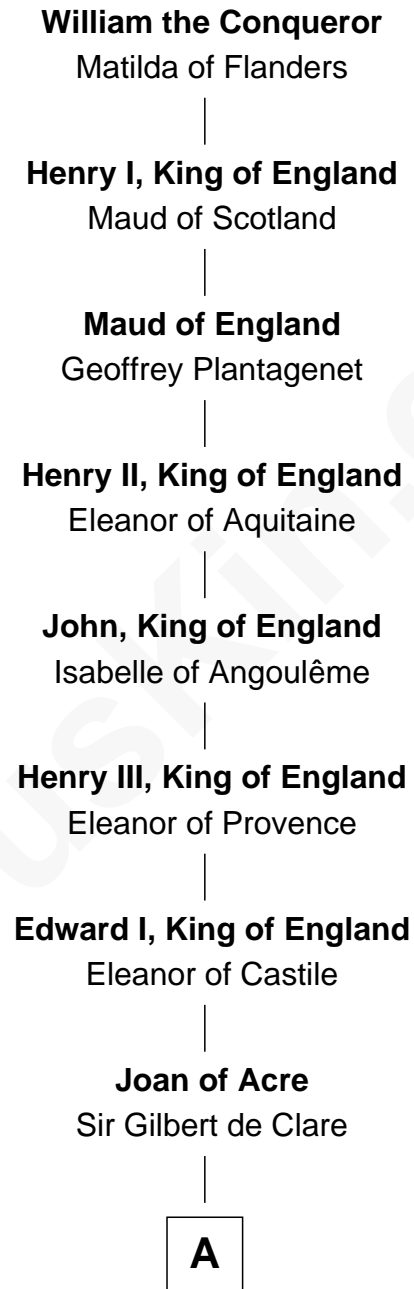

FamousKin.com
Relationship Chart of
General James Longstreet
Confederate Army - U.S. Civil War

25th Great-grandson of
William the Conqueror
King of England

A

Eleanor de Clare

Hugh le Despencer

Isabel le Despencer

Edward Tyrrell

Philippa Tyrrell

Thomas Cornwallis

Sir William Cornwallis

Elizabeth Stanford

Sir John Cornwallis

Mary Sulyard

Elizabeth Cornwallis