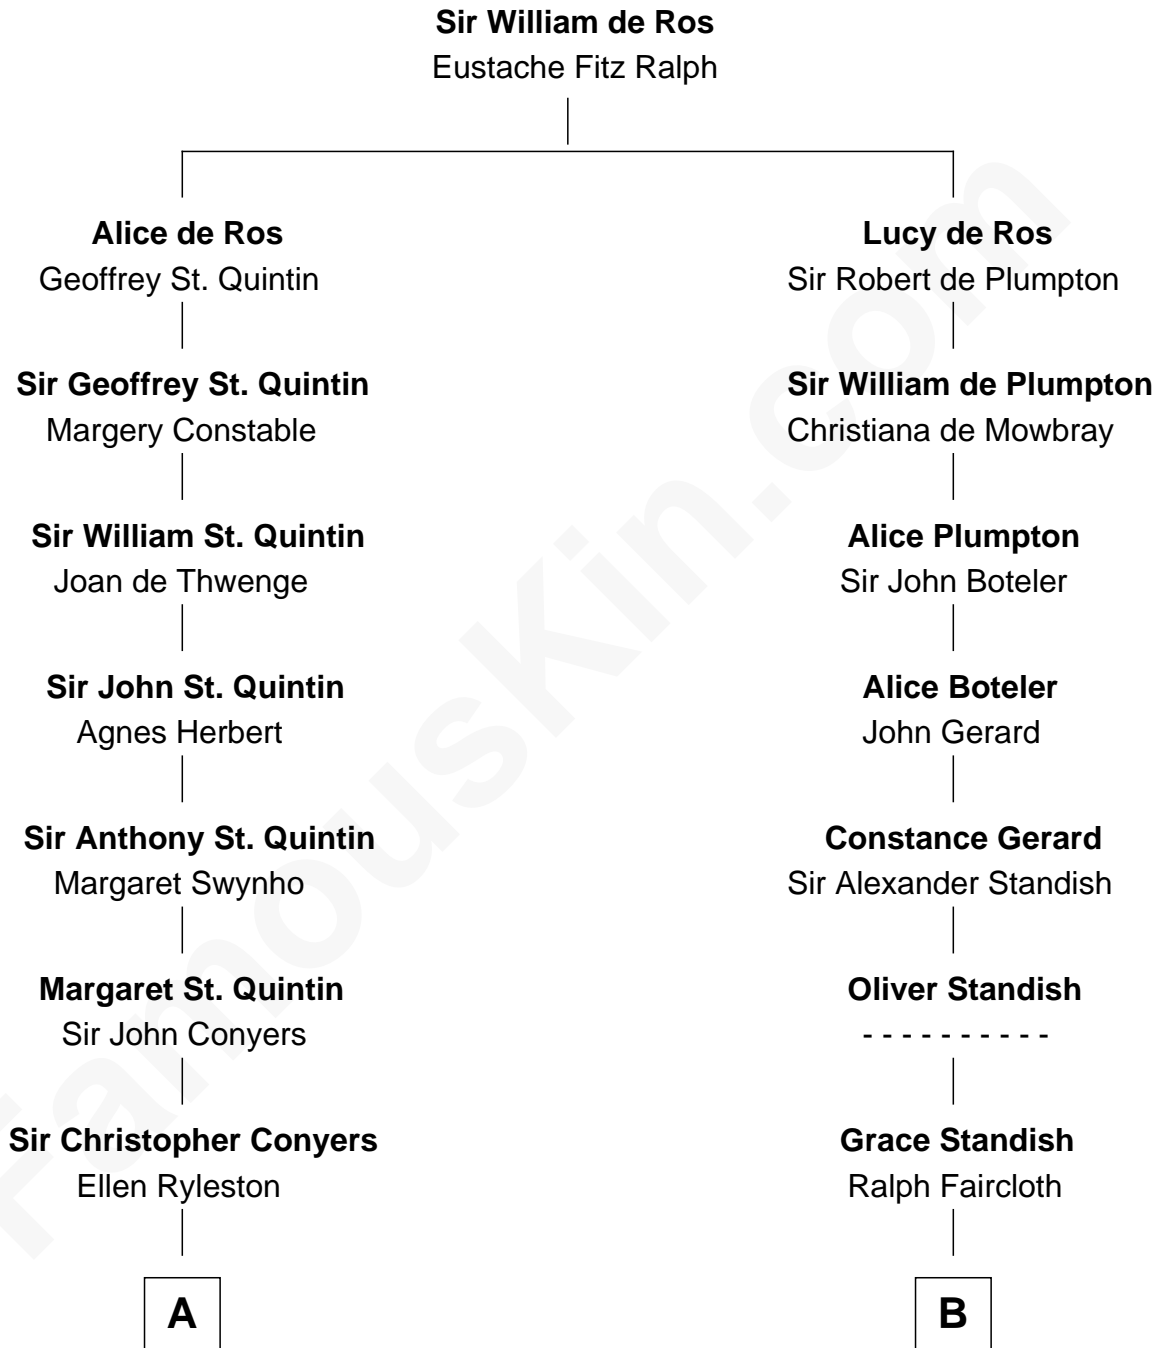

**FamousKin.com**  
**Relationship Chart of**  
**General James Longstreet**  
*Confederate Army - U.S. Civil War*

**18th cousin 2 times removed of**

**Alan Shepard**  
*Mercury and Apollo Astronaut*

**C**

**James Longstreet**

Mary Anna Dent

**General James Longstreet**

*Confederate Army - U.S. Civil War*

**D**

**Charles Stillman Emerson**

Hannah Maria Emmons

**Charles Stillman Emerson**

Belle Winslow

**Pauline Renza Emerson**

Alan Bartlett Shepard

**Alan Shepard**

*Mercury and Apollo Astronaut*

FamousKin.com