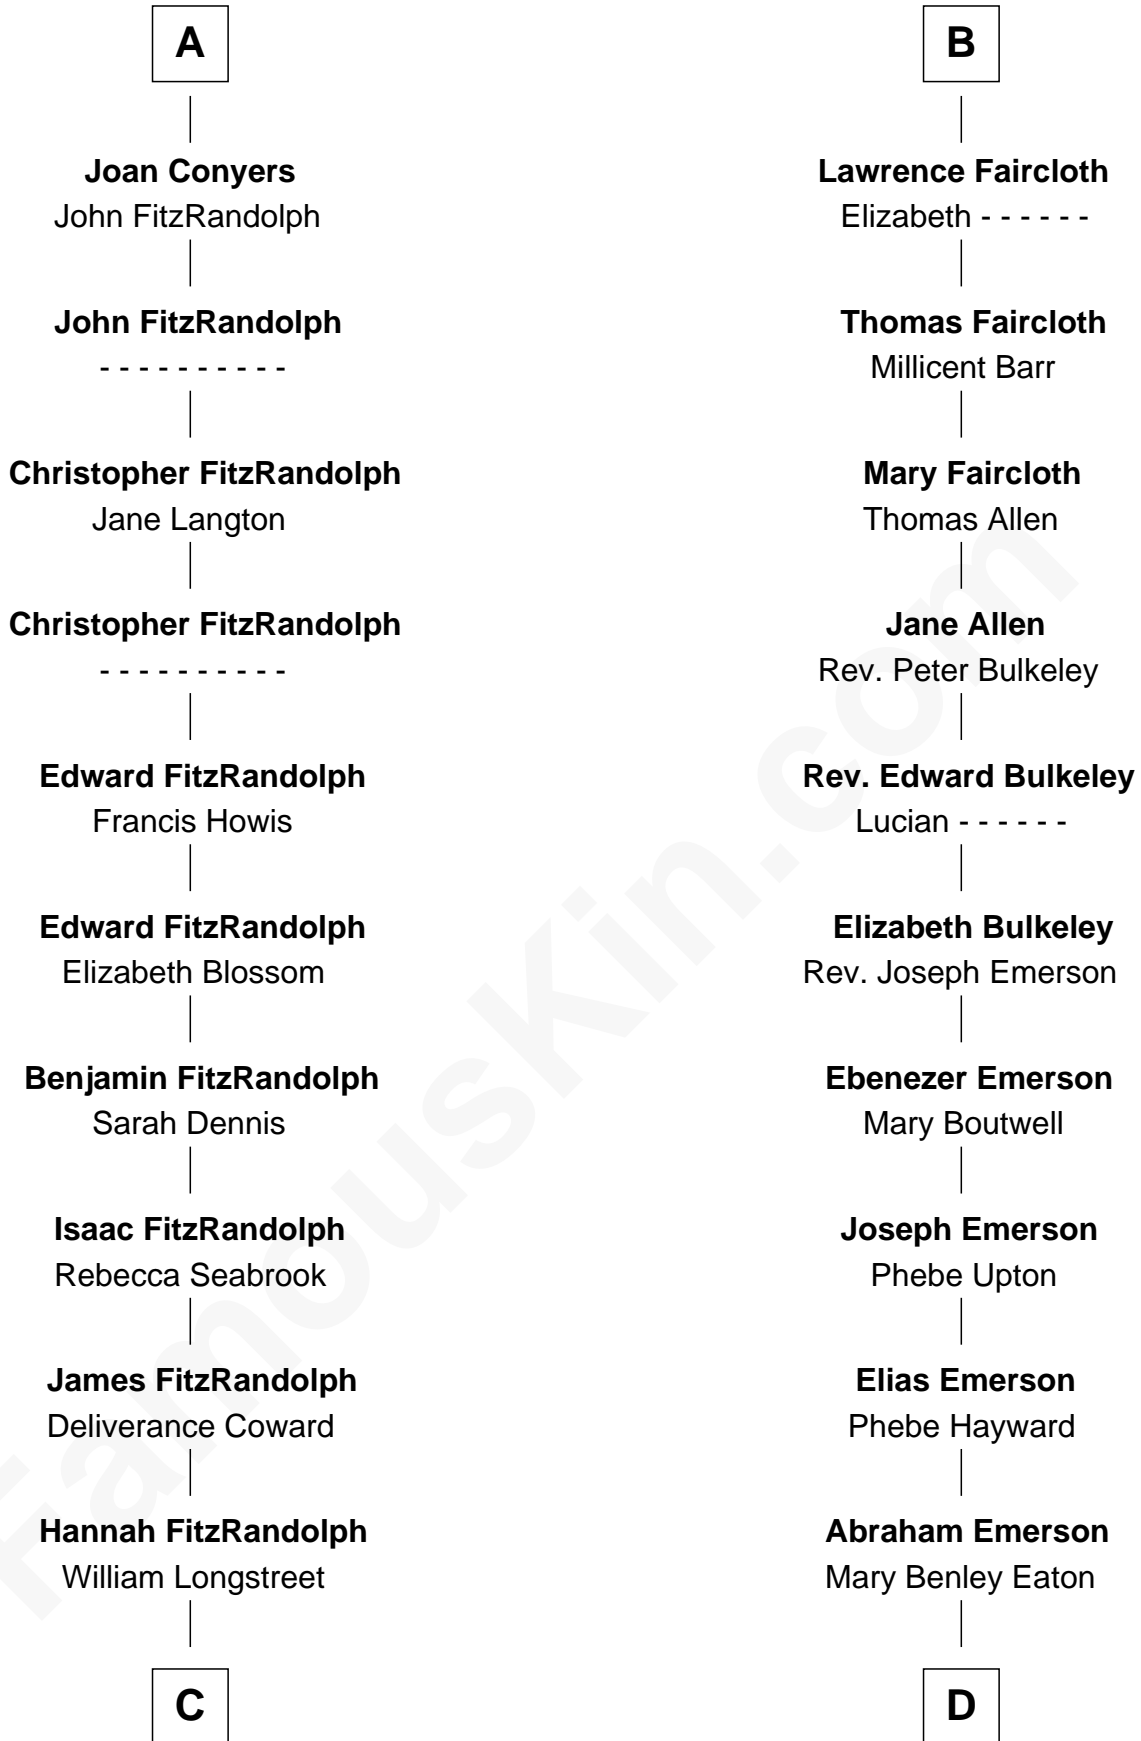

**FamousKin.com**  
**Relationship Chart of**  
**General James Longstreet**  
*Confederate Army - U.S. Civil War*

**18th cousin 2 times removed of**

**Alan Shepard**  
*Mercury and Apollo Astronaut*

**C**

**James Longstreet**

Mary Anna Dent

**General James Longstreet**

*Confederate Army - U.S. Civil War*

**D**

**Charles Stillman Emerson**

Hannah Maria Emmons

**Charles Stillman Emerson**

Belle Winslow

**Pauline Renza Emerson**

Alan Bartlett Shepard

**Alan Shepard**

*Mercury and Apollo Astronaut*

FamousKin.com