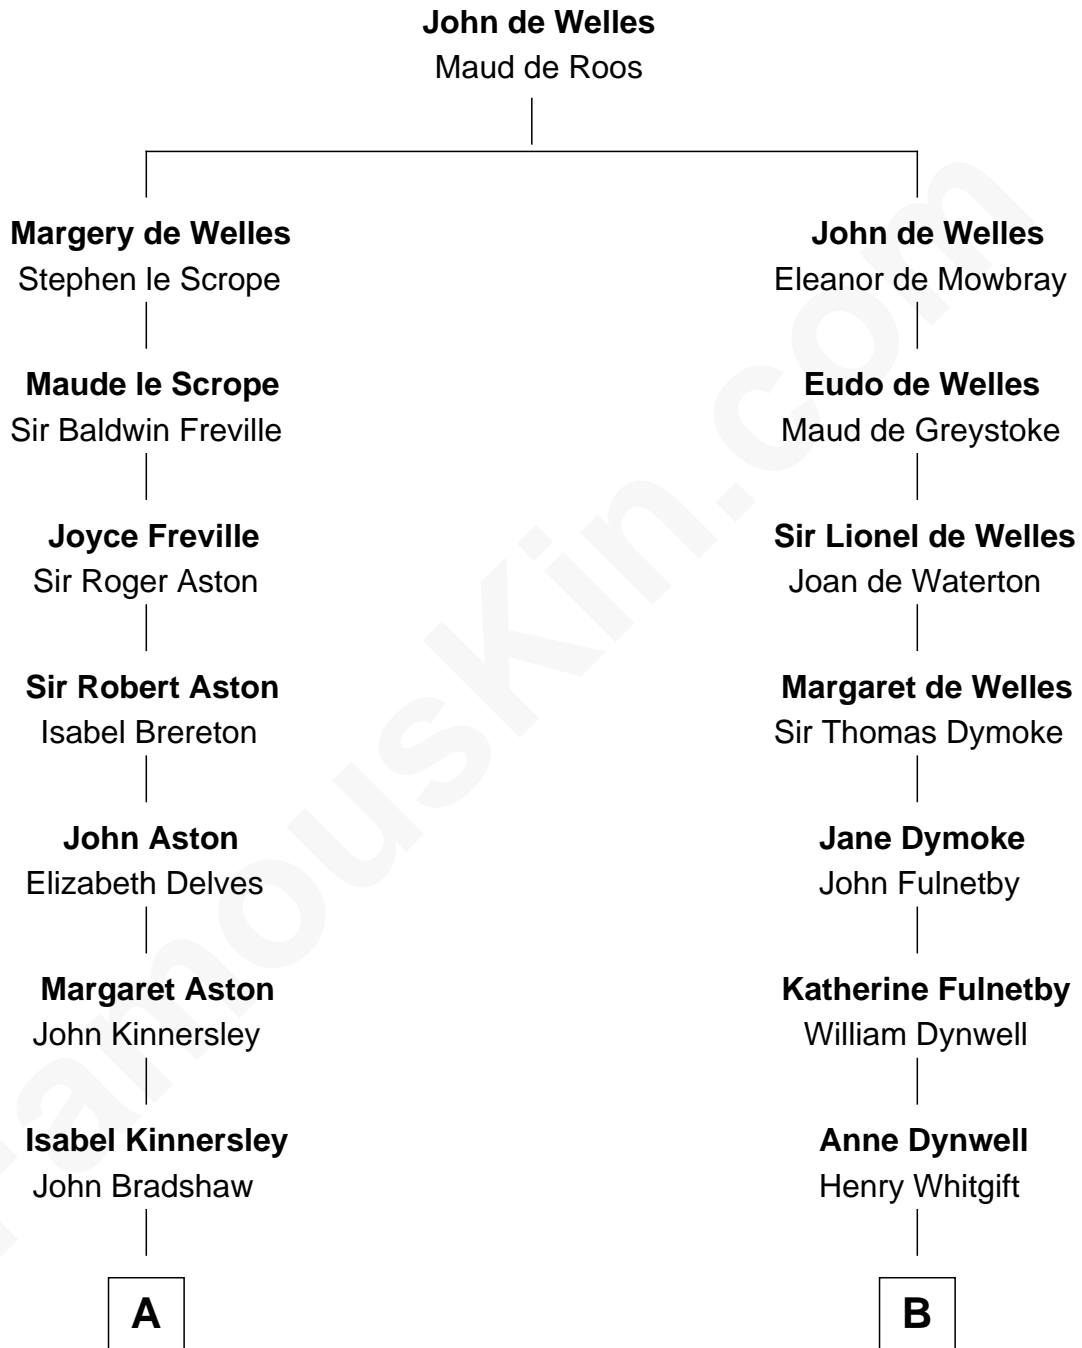

FamousKin.com
Relationship Chart of
General James Longstreet
Confederate Army - U.S. Civil War
 17th cousin 2 times removed of

Alan Shepard
Mercury and Apollo Astronaut

C

Annie Elizabeth Bartlett
Frederick Johnson Shepard

Alan Bartlett Shepard
Pauline Renza Emerson

Alan Shepard
Mercury and Apollo Astronaut

FamousKin.com