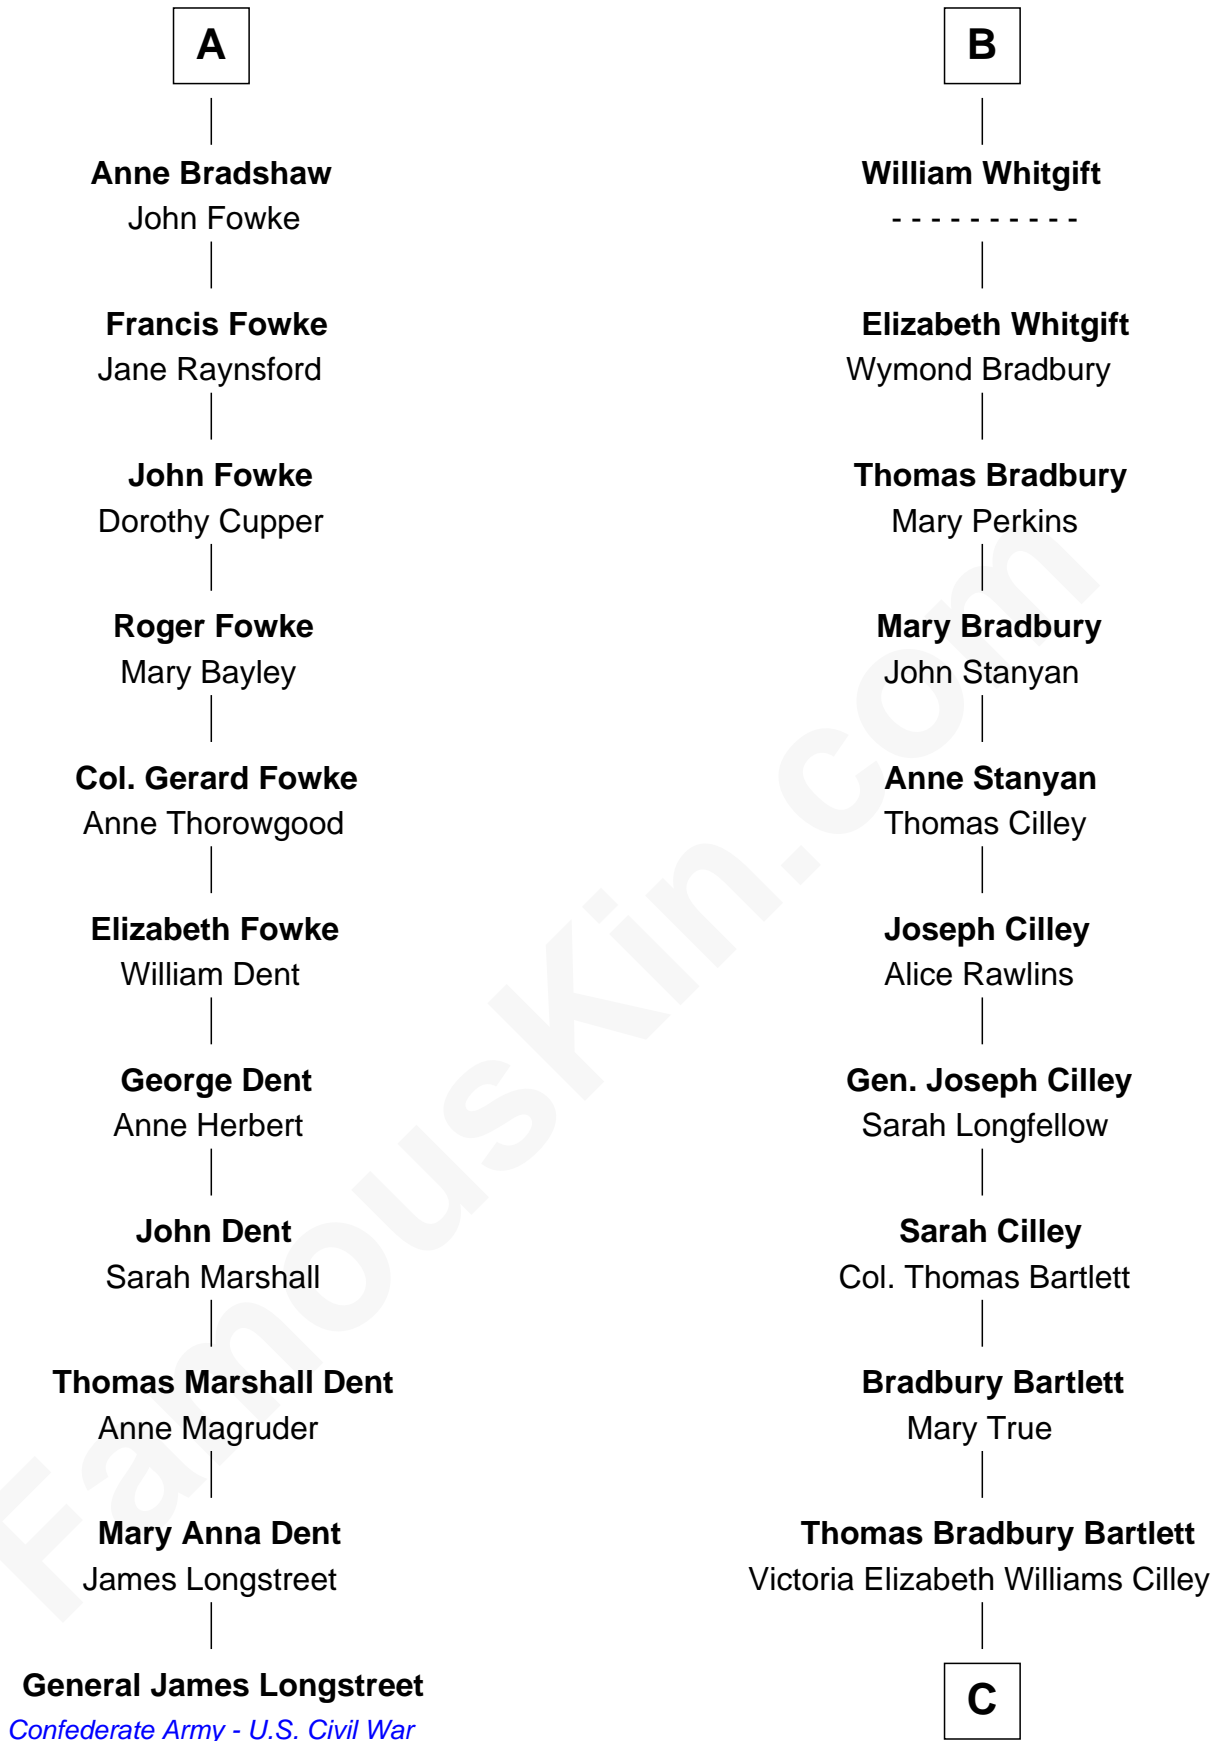

FamousKin.com
Relationship Chart of
General James Longstreet
Confederate Army - U.S. Civil War
 17th cousin 2 times removed of

Alan Shepard
Mercury and Apollo Astronaut

C

Annie Elizabeth Bartlett
Frederick Johnson Shepard

Alan Bartlett Shepard
Pauline Renza Emerson

Alan Shepard
Mercury and Apollo Astronaut

FamousKin.com