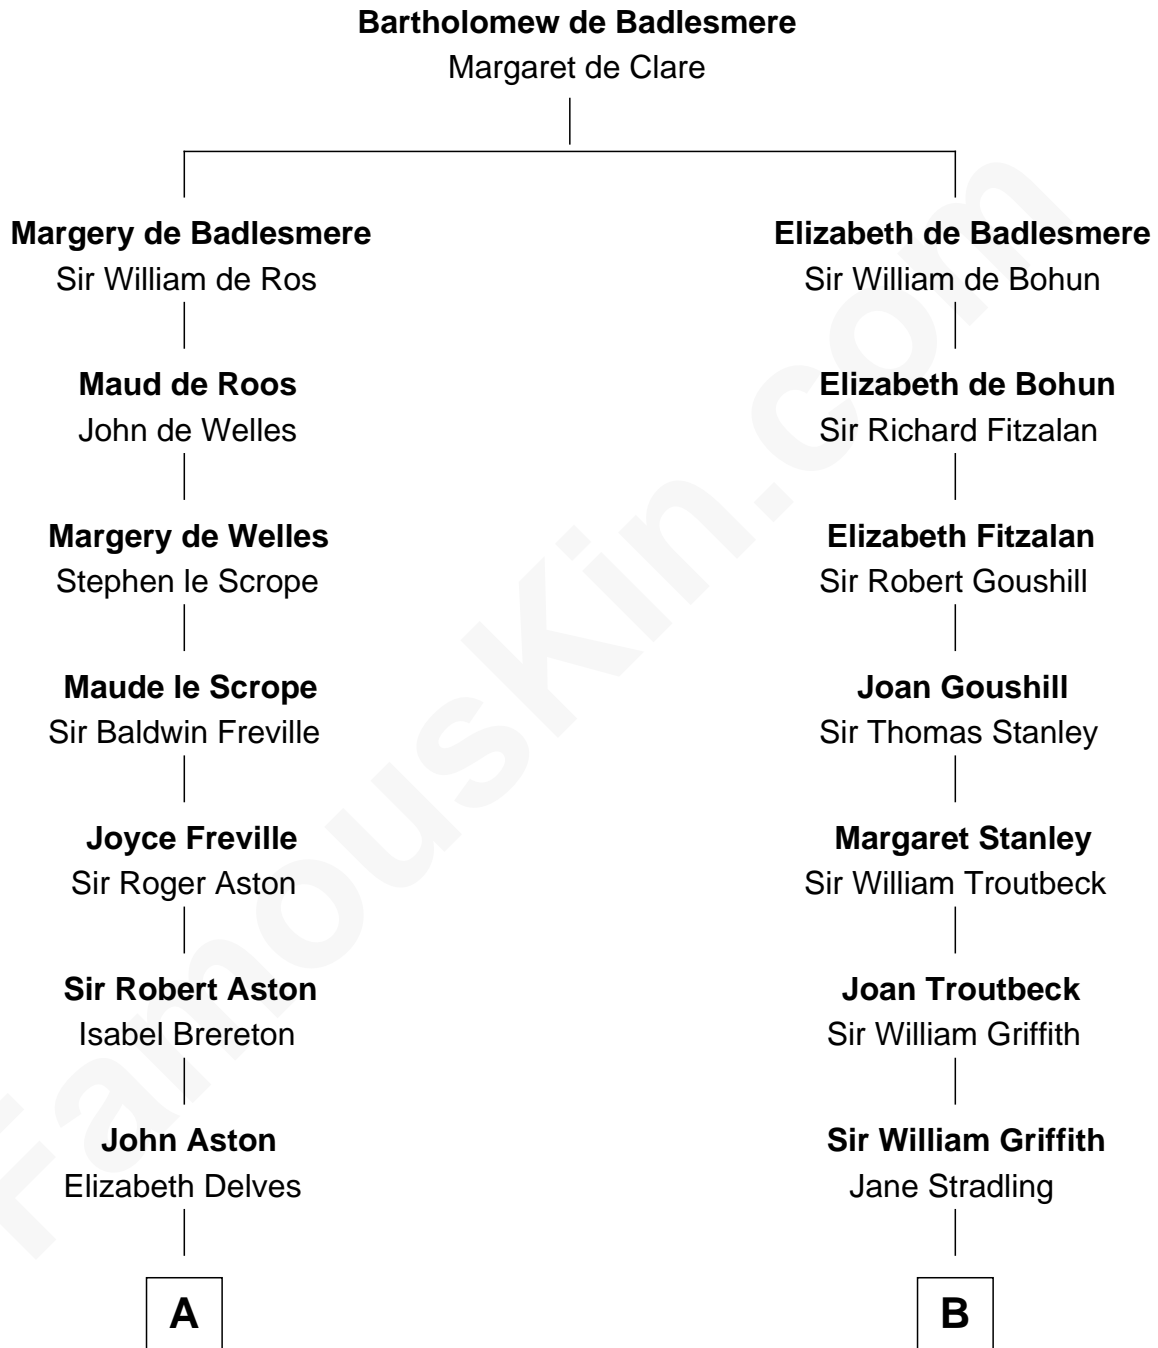

FamousKin.com
Relationship Chart of
General James Longstreet
Confederate Army - U.S. Civil War

15th cousin 4 times removed of
Abigail (Smith) Adams
First Lady of President John Adams

C

Thomas Marshall Dent

Anne Magruder

Mary Anna Dent

James Longstreet

General James Longstreet

Confederate Army - U.S. Civil War

FamousKin.com