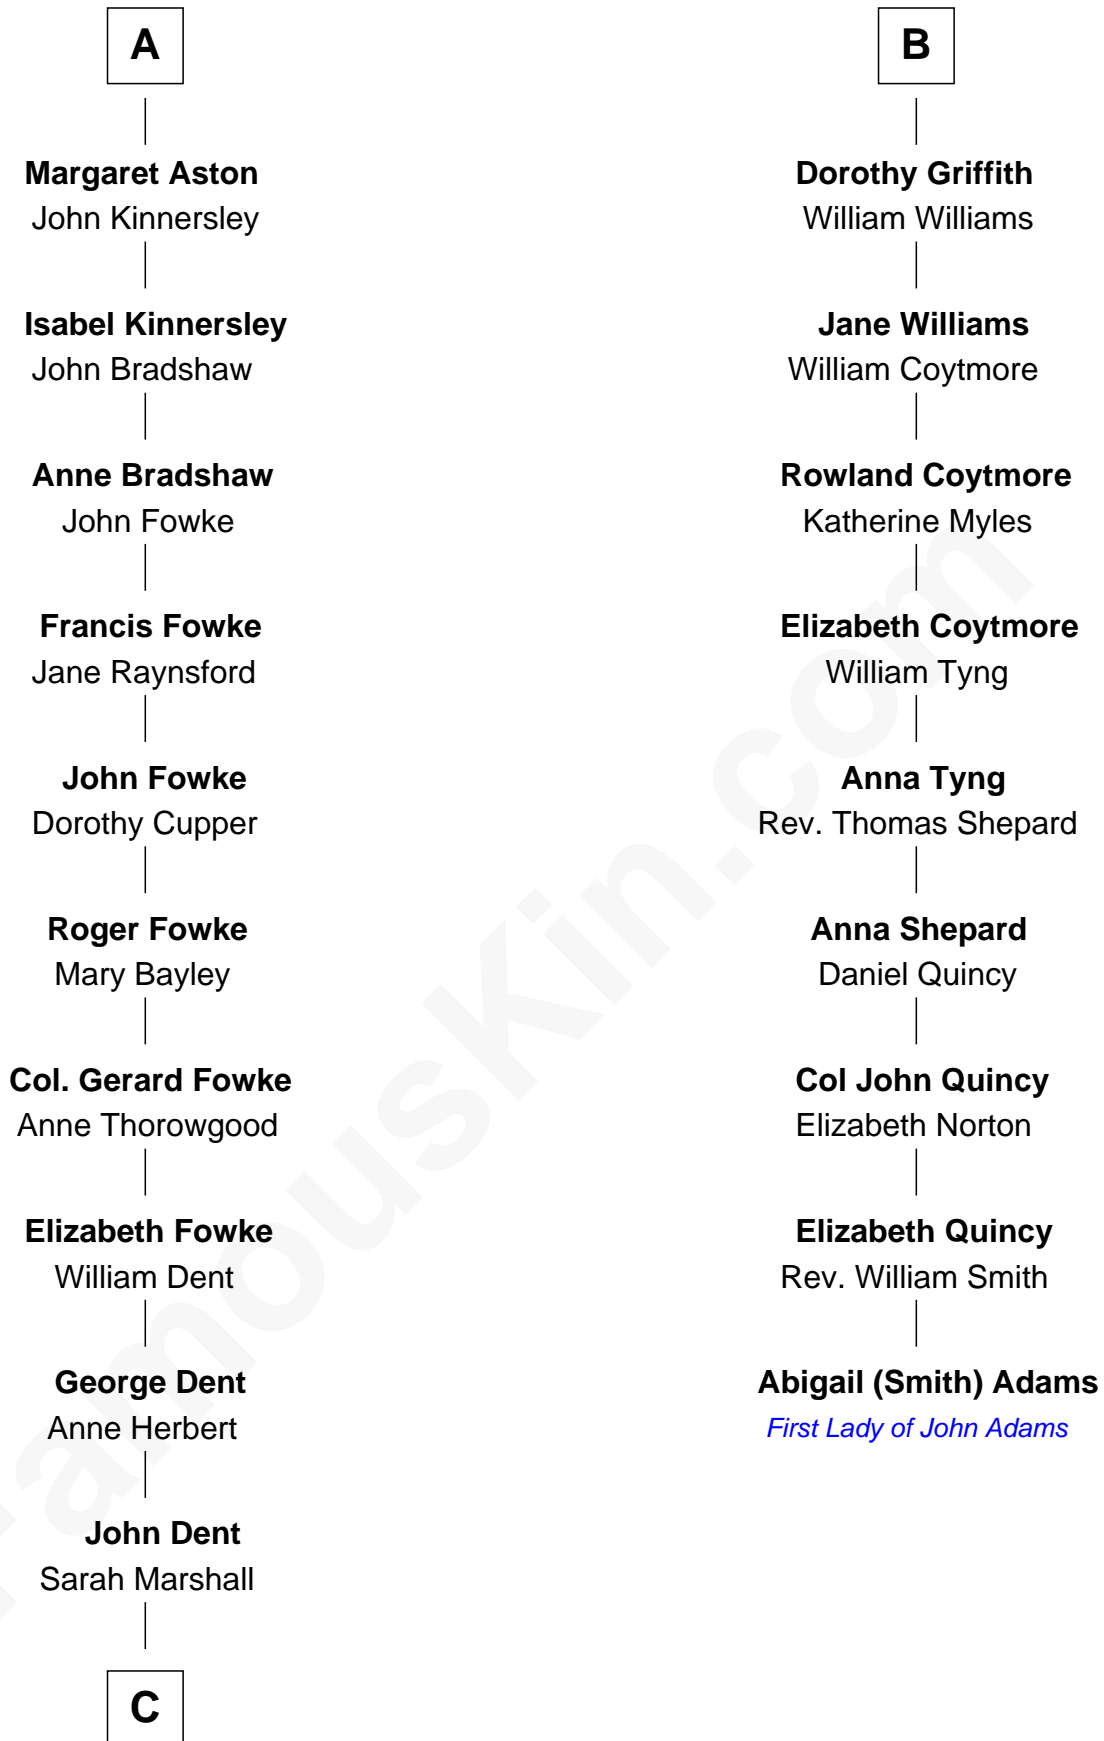

FamousKin.com
Relationship Chart of
General James Longstreet
Confederate Army - U.S. Civil War

15th cousin 4 times removed of
Abigail (Smith) Adams
First Lady of President John Adams

C

Thomas Marshall Dent

Anne Magruder

Mary Anna Dent

James Longstreet

General James Longstreet

Confederate Army - U.S. Civil War

FamousKin.com