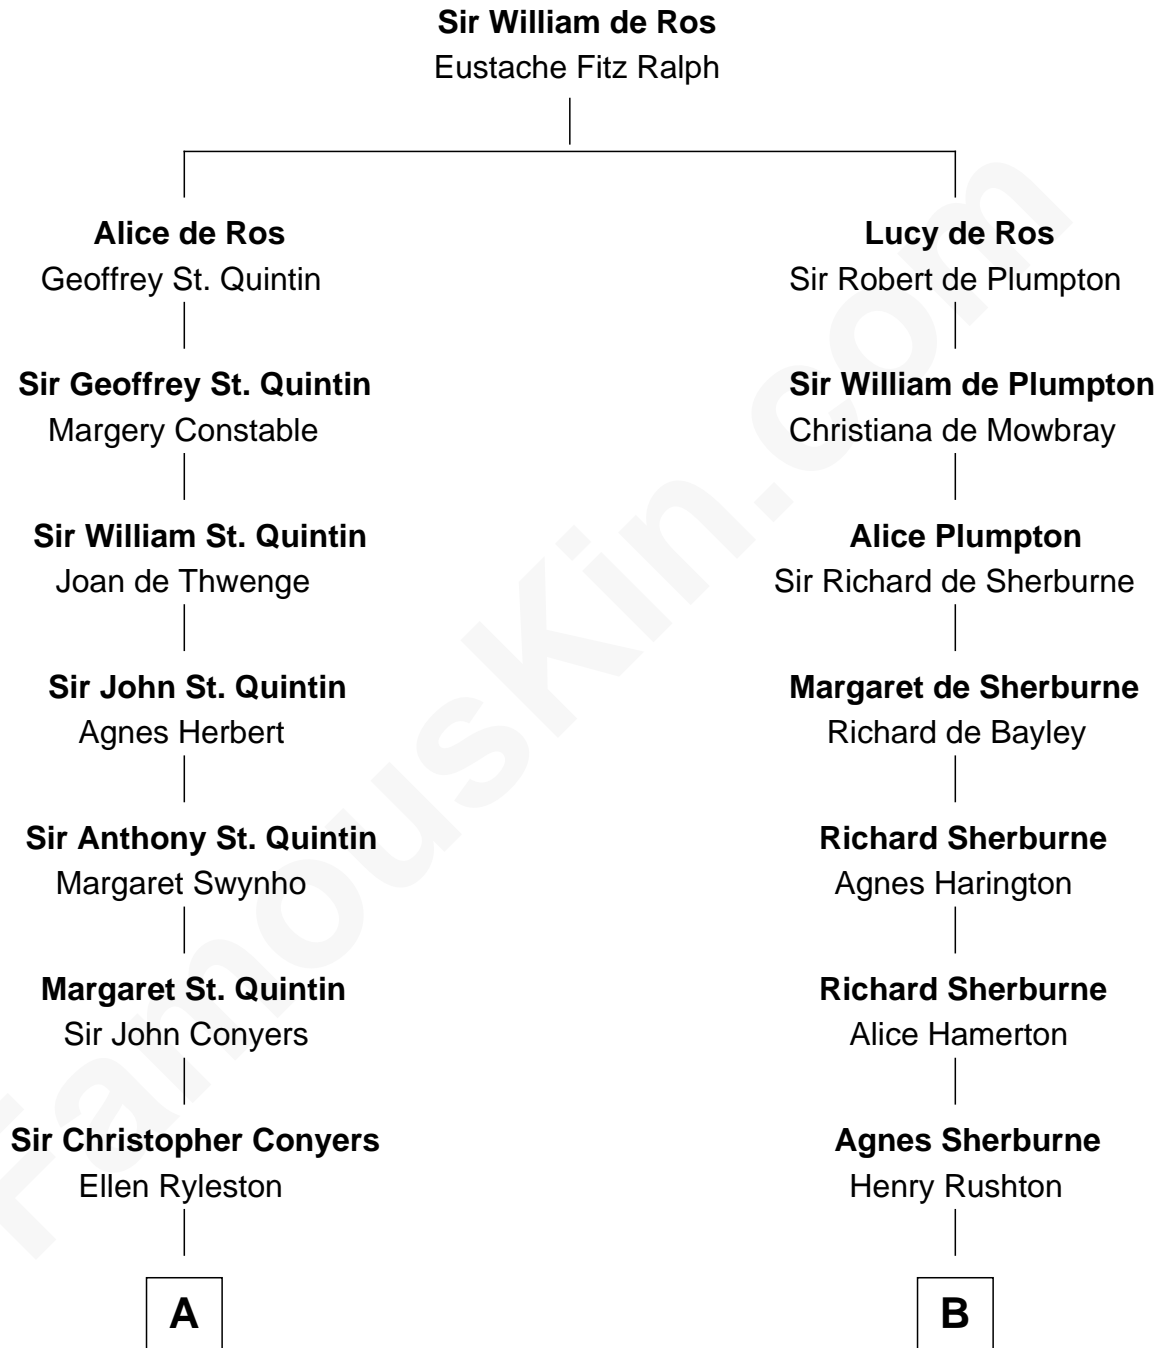

**FamousKin.com**  
**Relationship Chart of**  
**General James Longstreet**  
*Confederate Army - U.S. Civil War*  
 18th cousin 3 times removed of

**Bill Nye**  
*TV's The Science Guy*

**C**

**James Longstreet**

Mary Anna Dent

**General James Longstreet**

*Confederate Army - U.S. Civil War*

**D**

**Jonas Ward Nye**

Polly Blodgett

**Luther Blodgett Nye**

Helen Sophia Puffer

**Luther Bertram Nye**

Minnie Wheatley Farr

**Edwin Darby Nye**

Dr. Jacqueline Blanche Jenkins

**Bill Nye**

*TV's The Science Guy*

FamousKin.com