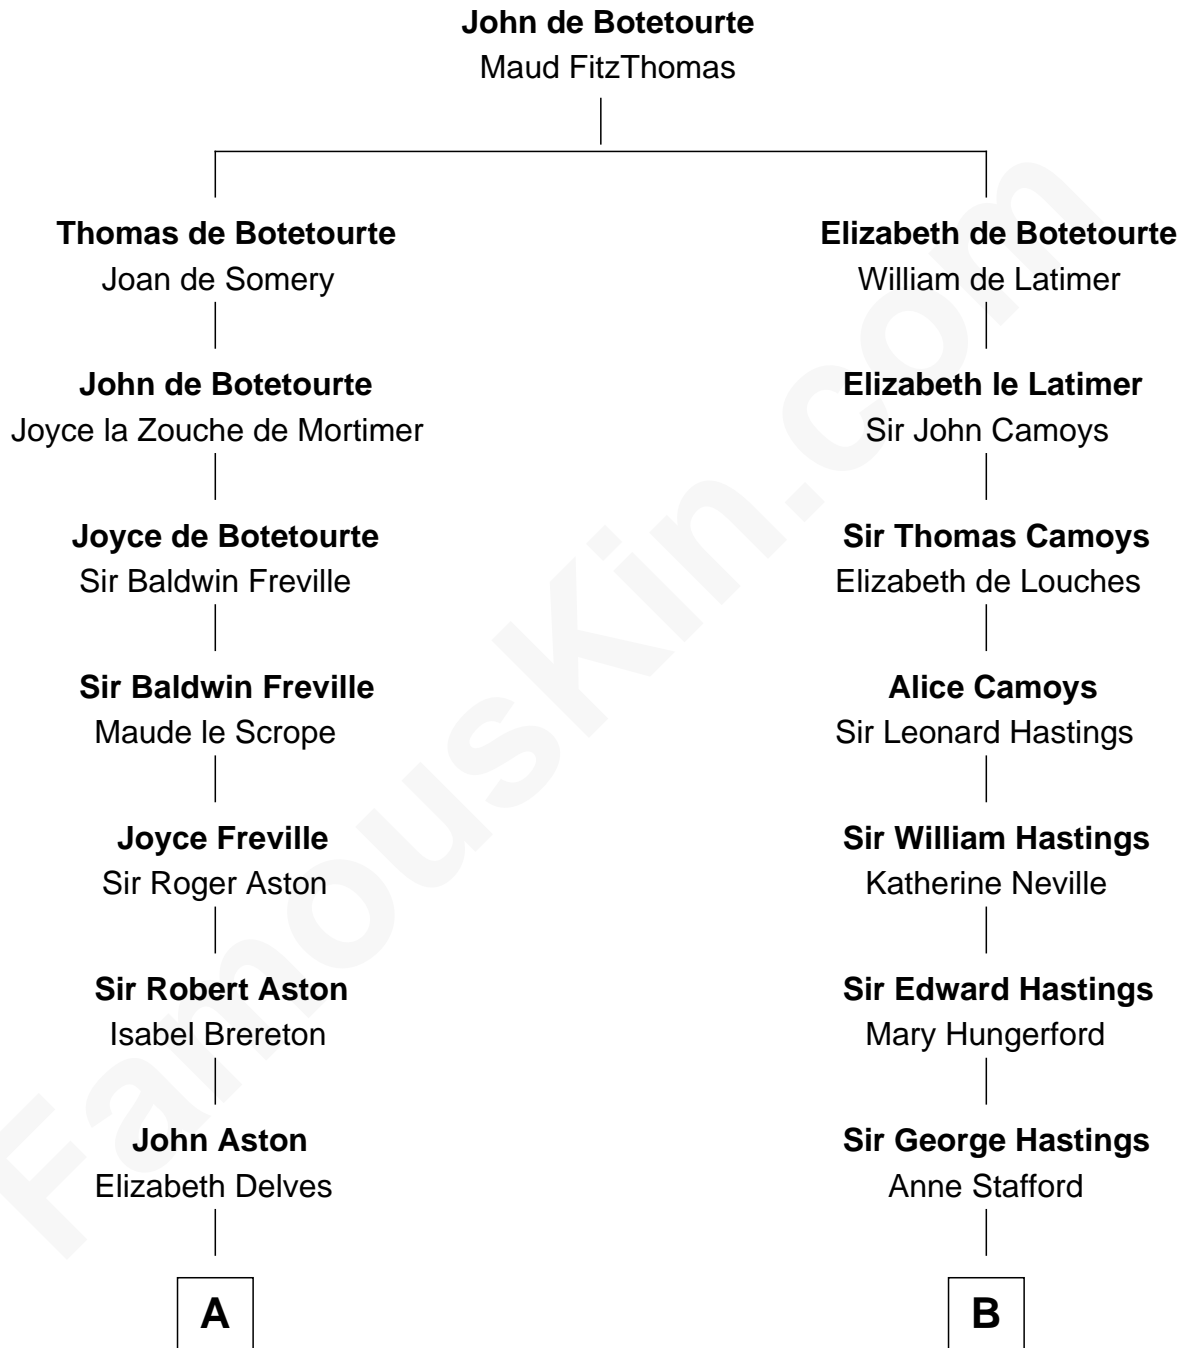

FamousKin.com
Relationship Chart of
General James Longstreet
Confederate Army - U.S. Civil War
 17th cousin 2 times removed of

Charles Darwin
Theory of Evolution

C

Thomas Marshall Dent

Anne Magruder

Mary Anna Dent

James Longstreet

General James Longstreet

Confederate Army - U.S. Civil War

FamousKin.com