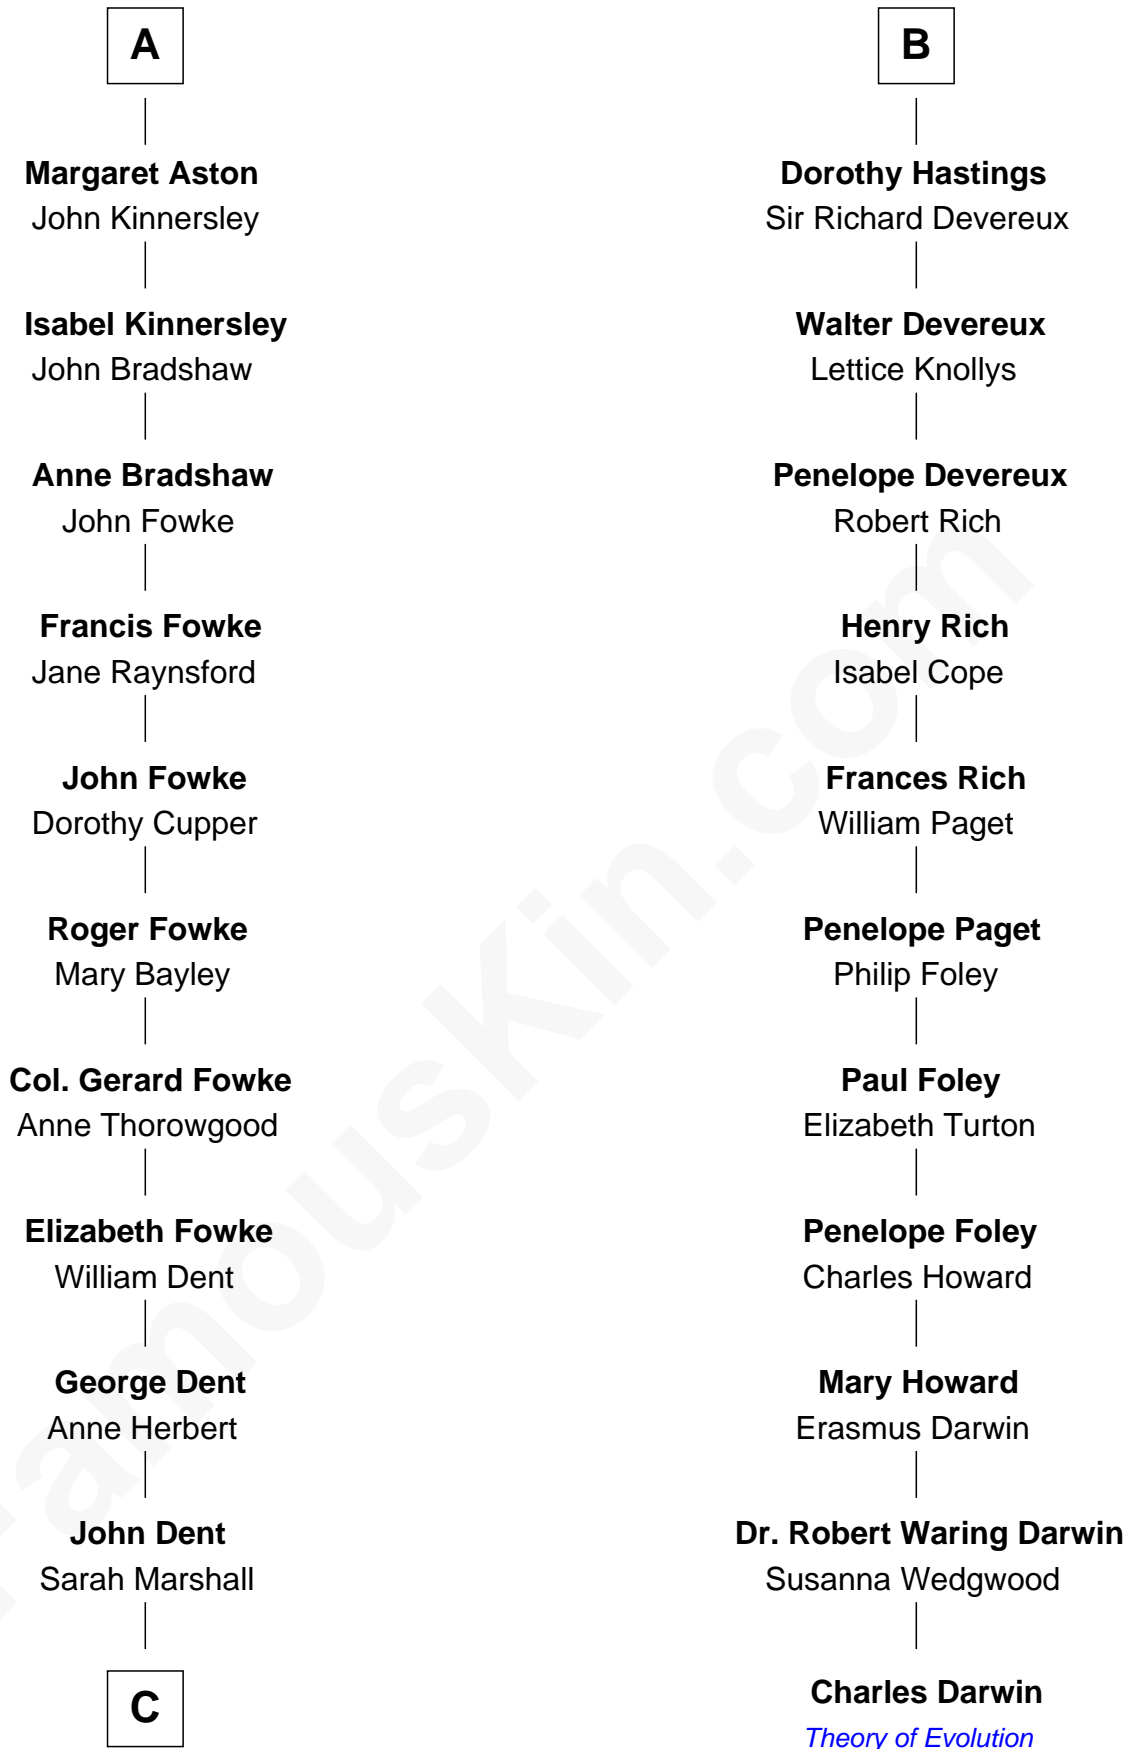

FamousKin.com
Relationship Chart of
General James Longstreet
Confederate Army - U.S. Civil War
 17th cousin 2 times removed of

Charles Darwin
Theory of Evolution

C

Thomas Marshall Dent

Anne Magruder

Mary Anna Dent

James Longstreet

General James Longstreet

Confederate Army - U.S. Civil War

FamousKin.com