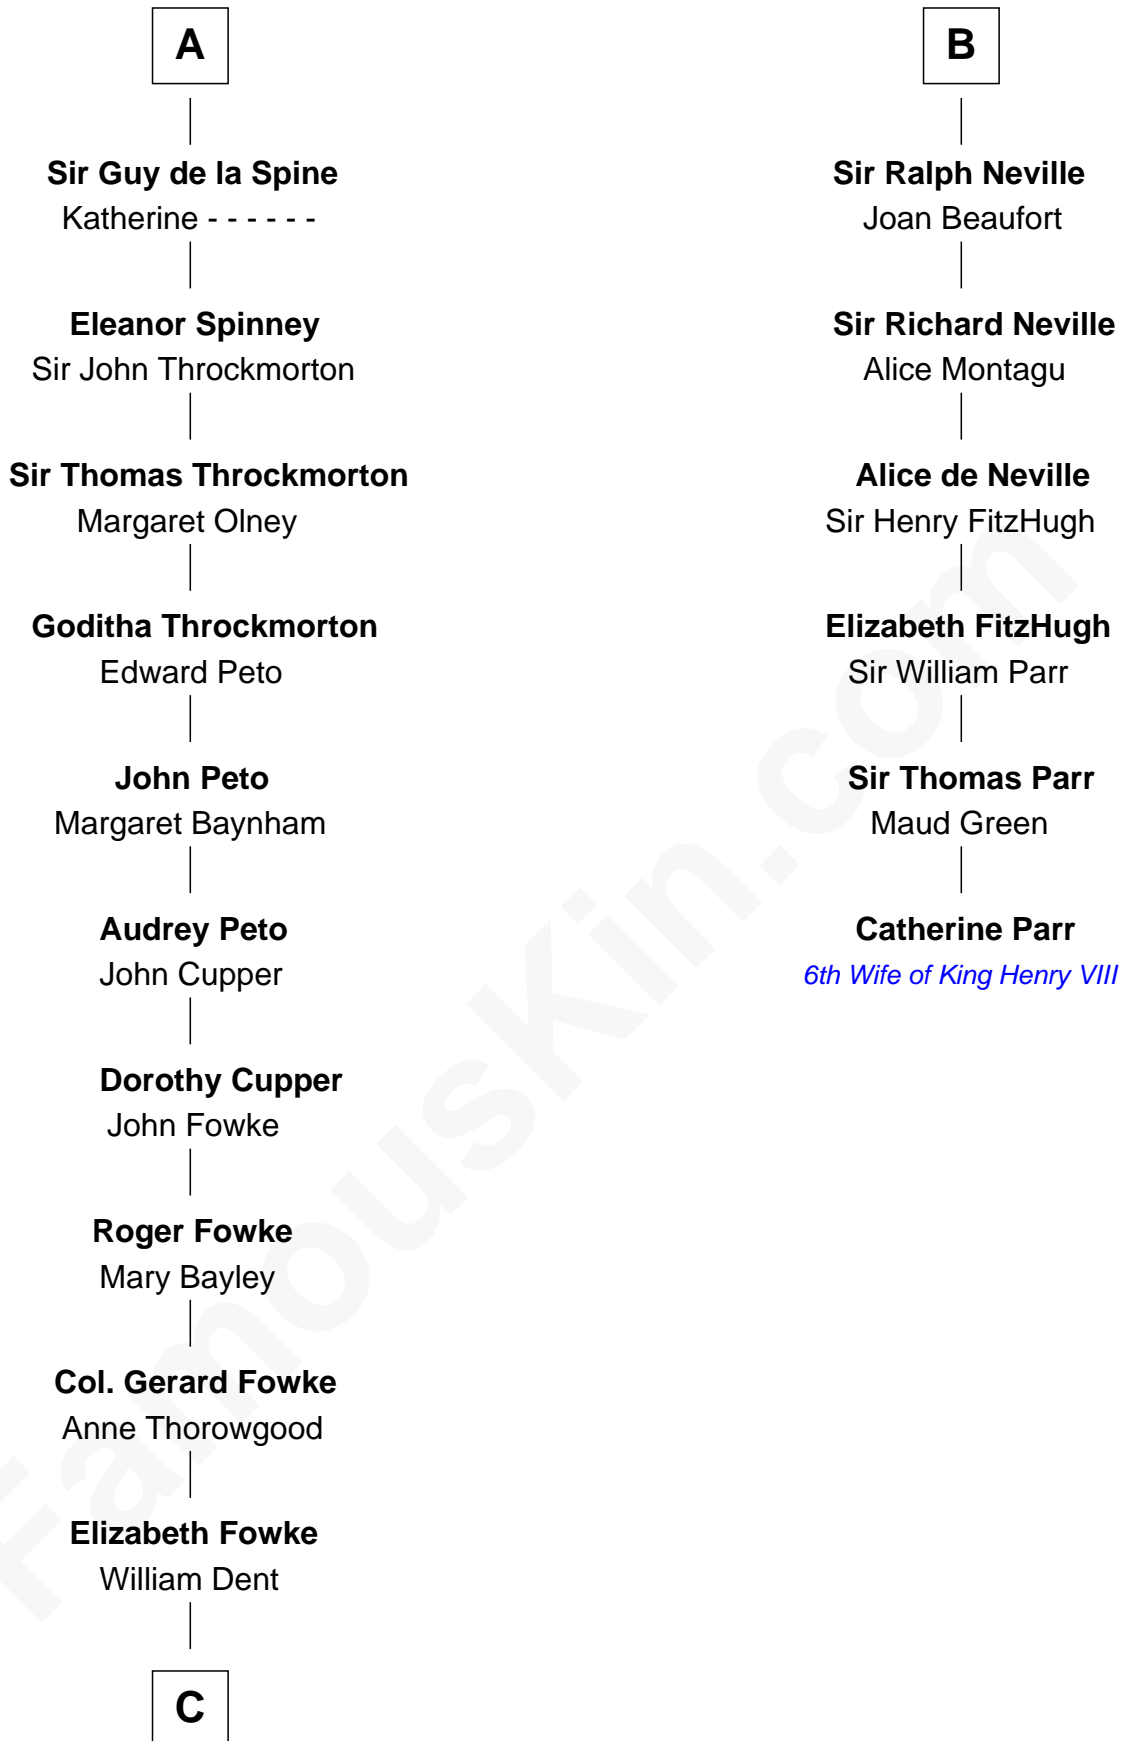

FamousKin.com
Relationship Chart of
General James Longstreet
Confederate Army - U.S. Civil War
 12th cousin 9 times removed of

Catherine Parr
6th Wife of King Henry VIII

C

—
George Dent
Anne Herbert

—
John Dent
Sarah Marshall

—
Thomas Marshall Dent
Anne Magruder

—
Mary Anna Dent
James Longstreet

—
General James Longstreet
Confederate Army - U.S. Civil War

FamousKin.com