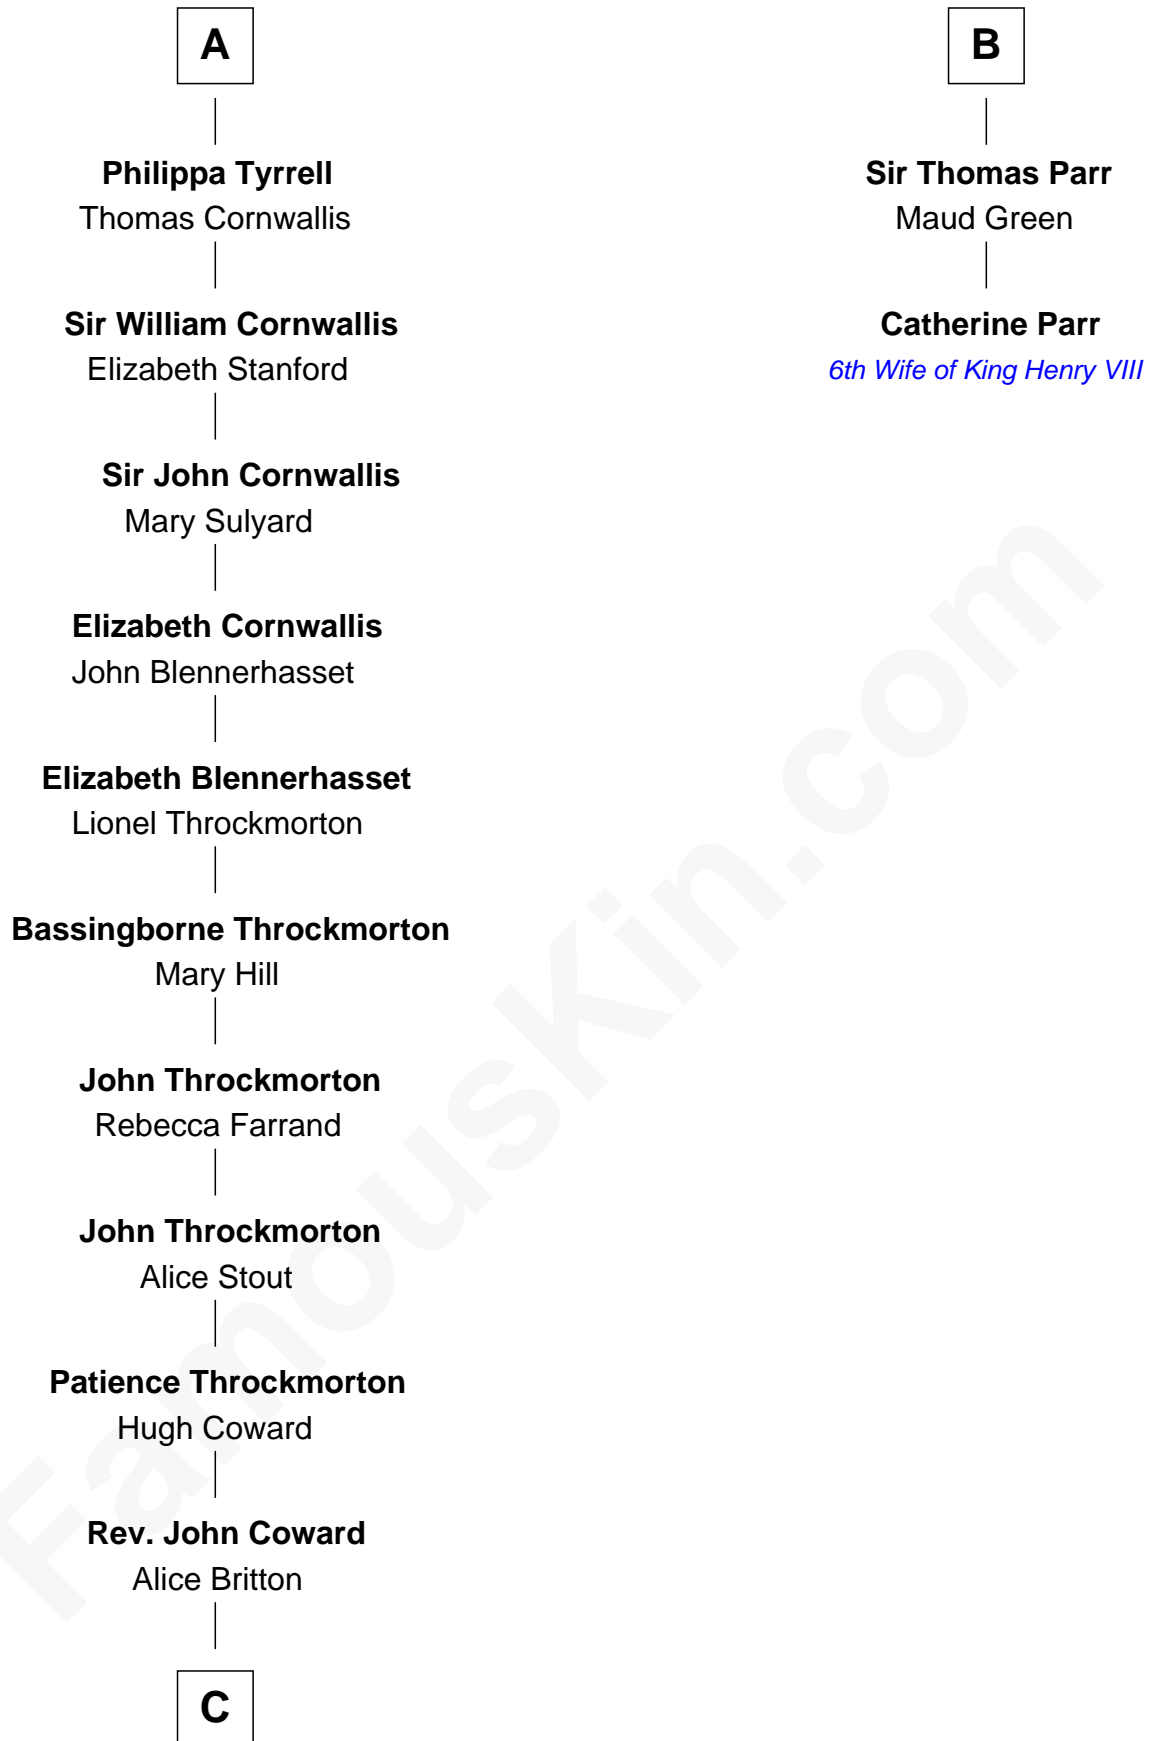

**FamousKin.com**  
**Relationship Chart of**  
**General James Longstreet**  
*Confederate Army - U.S. Civil War*  
 8th cousin 12 times removed of

**Catherine Parr**  
*6th Wife of King Henry VIII*

**C**

—  
**Deliverance Coward**

James FitzRandolph

—  
**Hannah FitzRandolph**

William Longstreet

—  
**James Longstreet**

Mary Anna Dent

—  
**General James Longstreet**

*Confederate Army - U.S. Civil War*