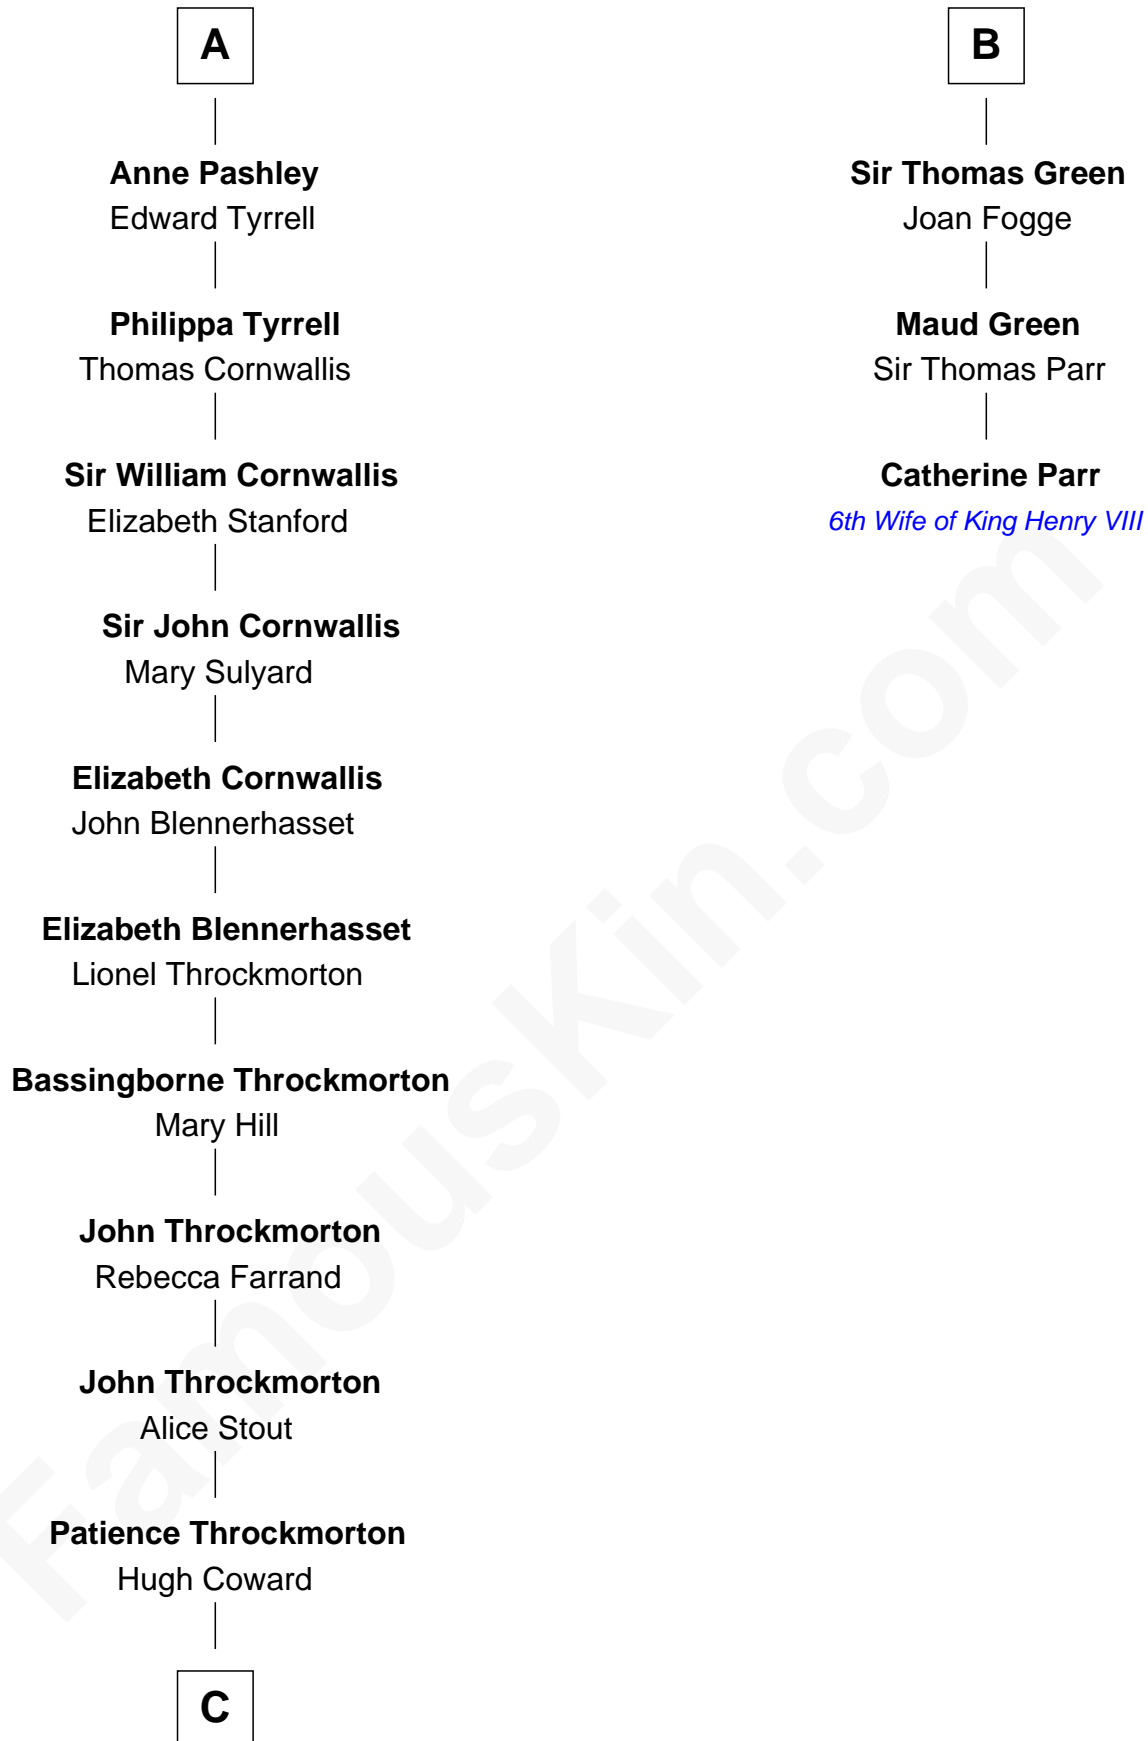

FamousKin.com
Relationship Chart of
General James Longstreet
Confederate Army - U.S. Civil War
 9th cousin 12 times removed of

Catherine Parr
6th Wife of King Henry VIII

C

—
Rev. John Coward

Alice Britton

—
Deliverance Coward

James FitzRandolph

—
Hannah FitzRandolph

William Longstreet

—
James Longstreet

Mary Anna Dent

—
General James Longstreet

Confederate Army - U.S. Civil War