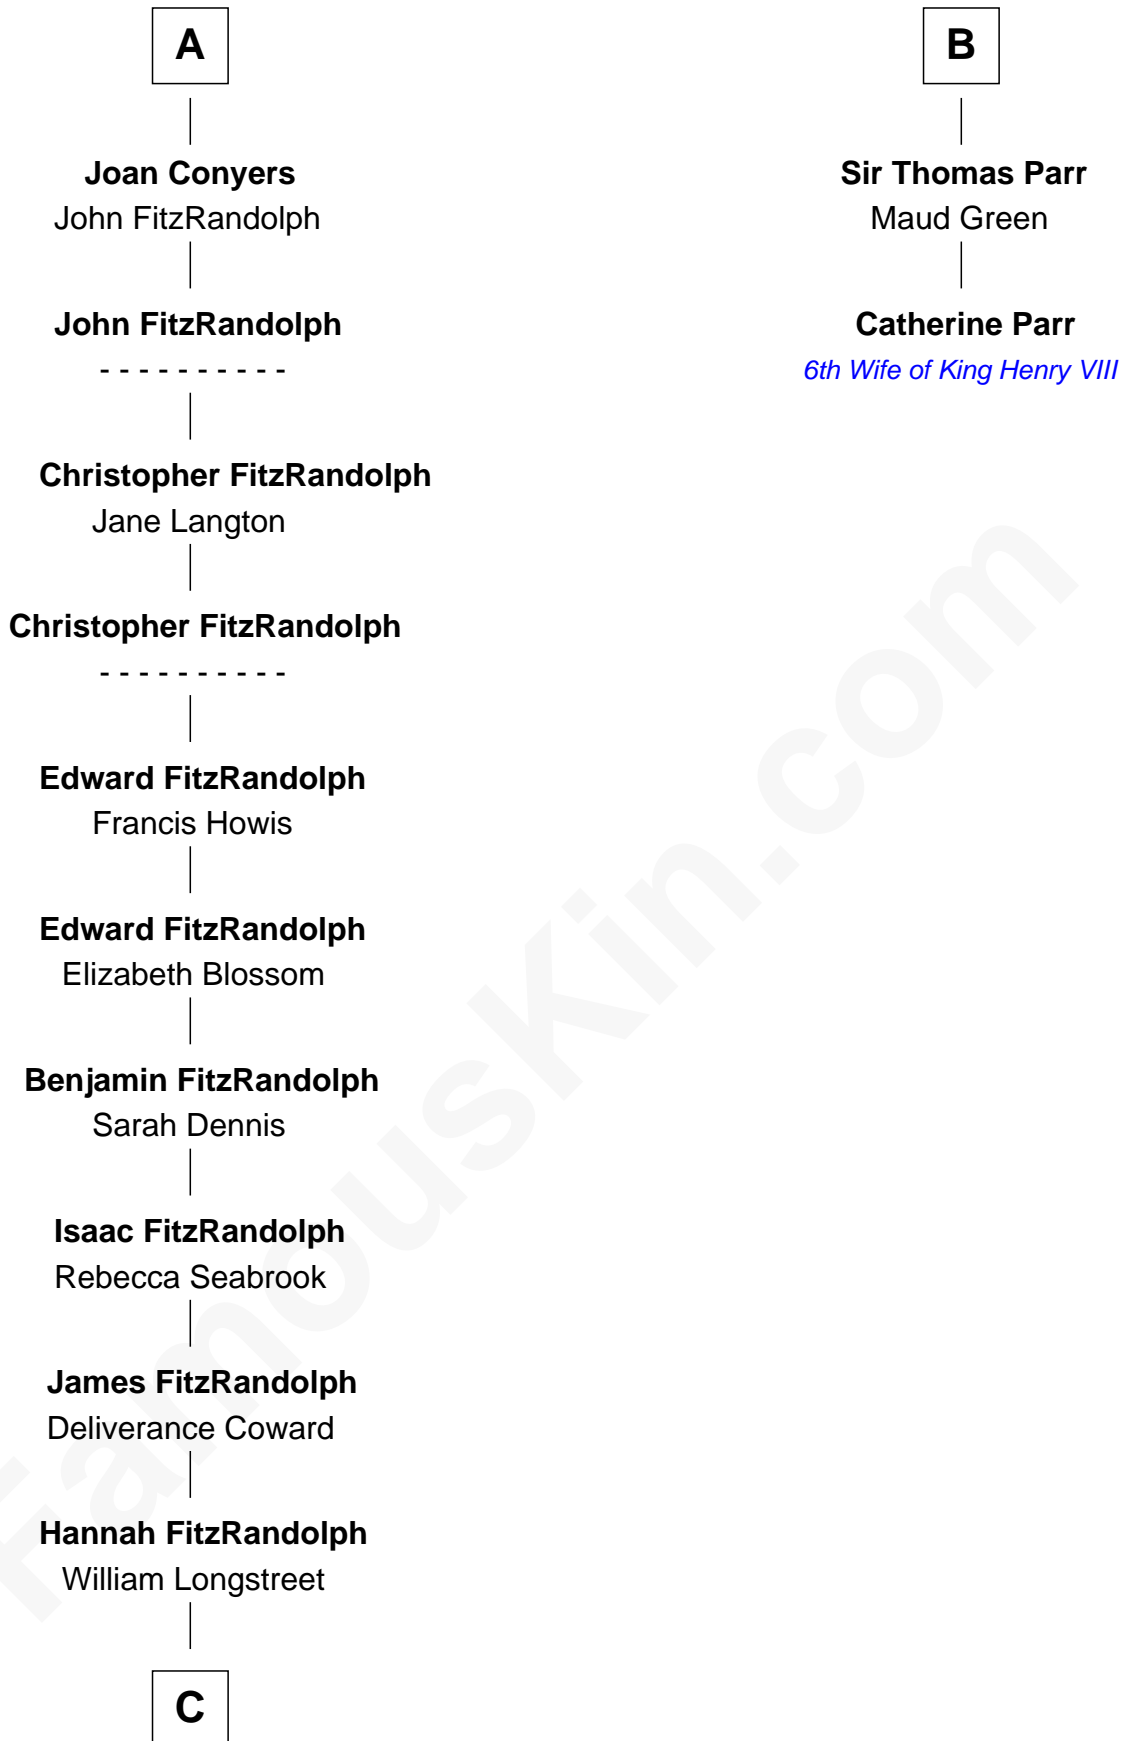

FamousKin.com
Relationship Chart of
General James Longstreet
Confederate Army - U.S. Civil War
 8th cousin 10 times removed of

Catherine Parr
6th Wife of King Henry VIII

C

James Longstreet

Mary Anna Dent

General James Longstreet