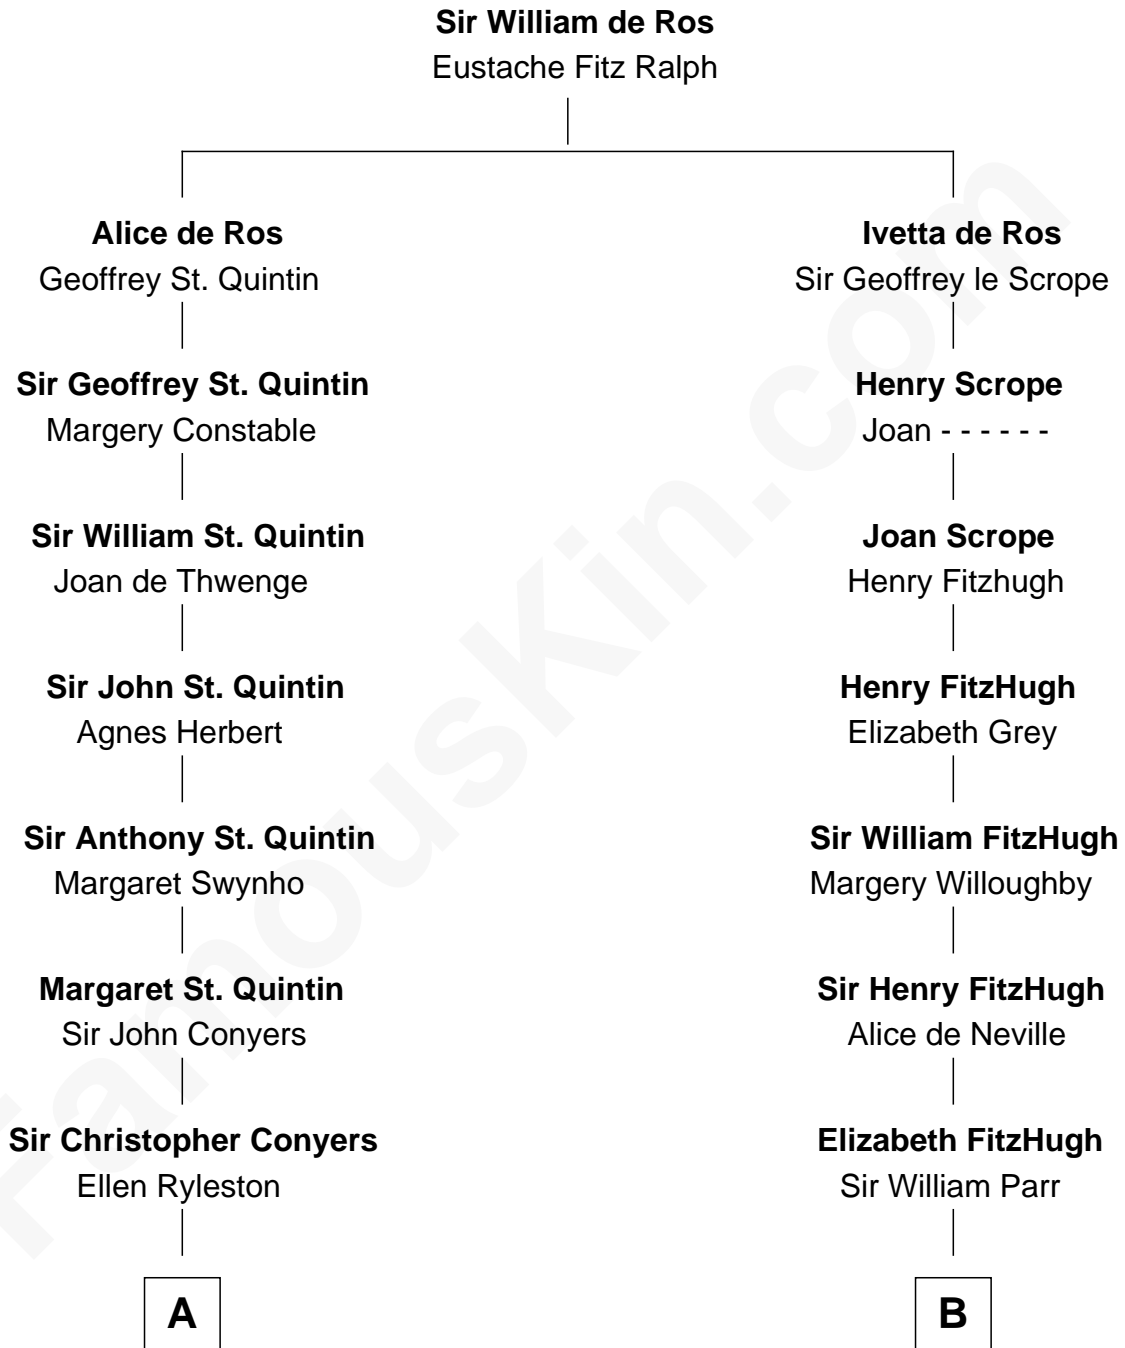

FamousKin.com
Relationship Chart of
General James Longstreet
Confederate Army - U.S. Civil War
 8th cousin 10 times removed of

Catherine Parr
6th Wife of King Henry VIII

C

James Longstreet

Mary Anna Dent

General James Longstreet